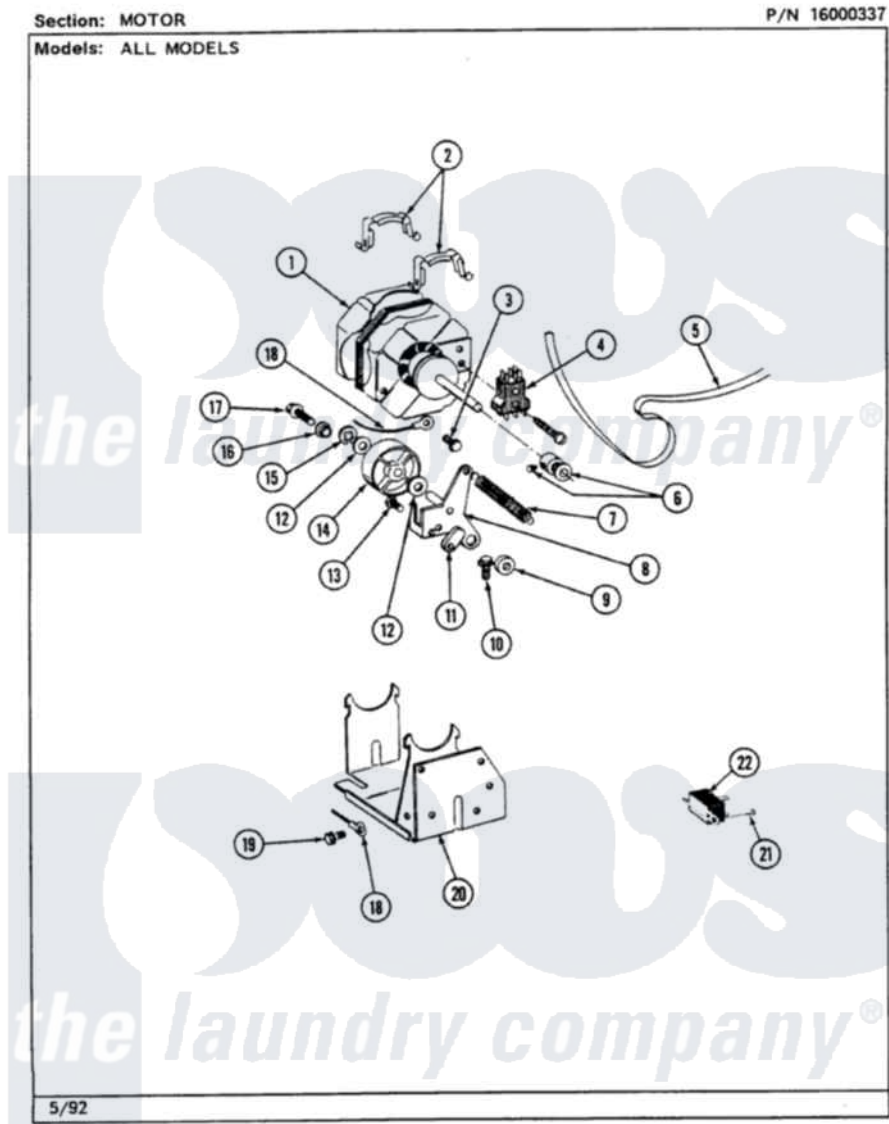

# Maytag LSE7800ADL 13 - MOTOR (LSE7800ADW,ADL,ACW,ACL)

14

Maytag Residential Maytag LSE7800ADL Stacked Washer and Dryer Parts Parts Diagram 13 - MOTOR (LSE7800ADW,ADL,ACW,ACL)  
Click on the part number to view part

Item	Original Part Number	Replaced By	Status	Part Description
1	306055	<a href="#">W10411000</a>		Motor-Drve
2	<a href="#">Y015825</a>			Clip, Motor To Motor Support
3	211294	<a href="#">90767</a>		Screw, 8A X 3/8 HeX Washer Head Tapping
4	Y303877		Not Available	SWITCH, MOTOR EXTERNAL START No.303358-2, No.303358-4, 303358-7
"	306207		Not Available	(PROD. No.303358-8 & No.303358-9)
5	314774	<a href="#">Y312959</a>		Poly "V" Belt For Tumbler
6	<a href="#">Y053241</a>			Set Screw, Motor Pulley
"	<a href="#">306099</a>			Motor Pulley With Set Screw
7	<a href="#">314473</a>			Spring For Idler
8	Y303363	<a href="#">6-3033630</a>		Idler Arm
9	<a href="#">314457</a>			Spacer For Idler Arm
10	<a href="#">Y313561</a>			Screw----NA
11	<a href="#">314456</a>			Spacer

12	<a href="#">Y312527</a>		Washer, Idler Shaft
13	Y312057	<a href="#">910624</a>	Screw
14	Y303705	<a href="#">6-3037050</a>	Pulley- ID
15	312958	<a href="#">354987</a>	Ring, Retaining
16	Y312894	<a href="#">315772</a>	Sleeve, Idler Arm
17	Y310842	<a href="#">8182296</a>	Screw, Agitator
18	<a href="#">901220</a>		Ground Wire
19	211294	<a href="#">90767</a>	Screw, 8A X 3/8 HeX Washer Head Tapping
20	<a href="#">306054</a>		Support, Motor
21	211168	<a href="#">W10139210</a>	Screw, 8-18 X 5/16
22	305205	<a href="#">694419</a>	Mini-Buzzer