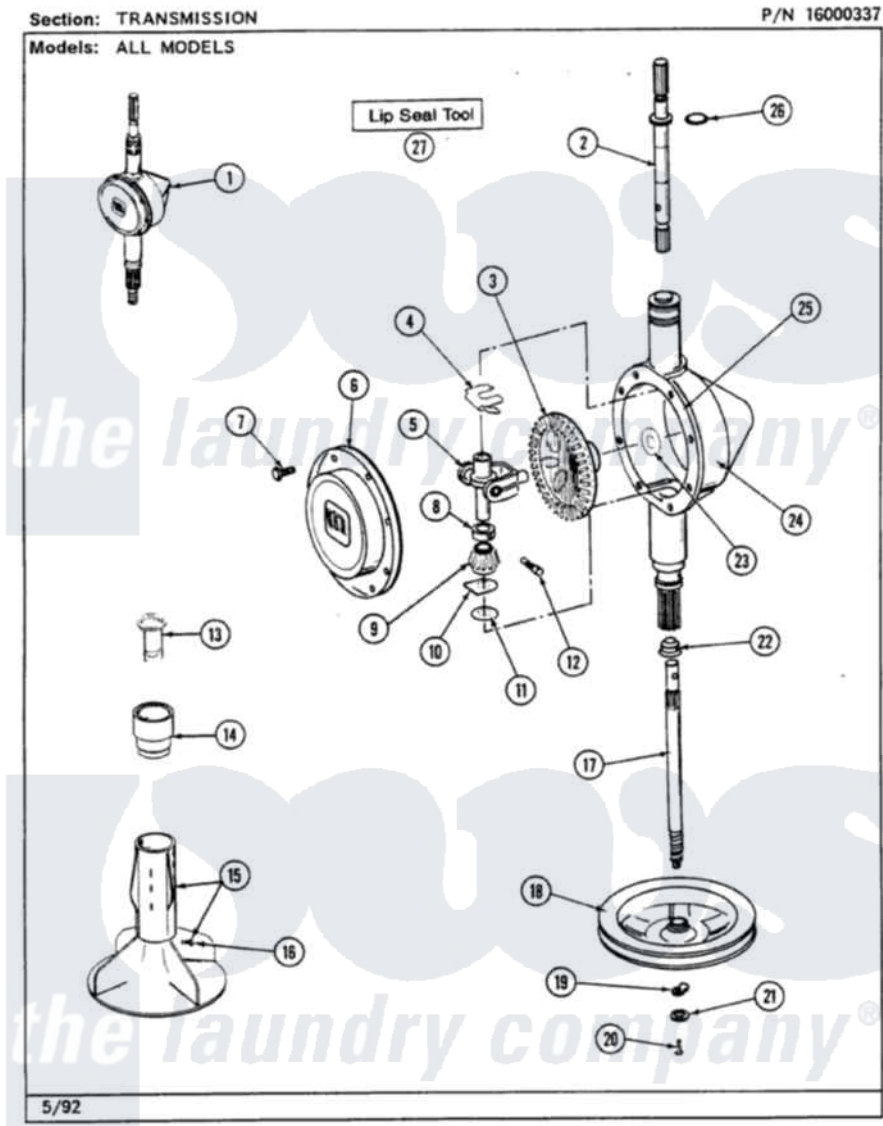

Maytag LSE7800ADL 14 - TRANSMISSION (LSE7800ADW,ADL,ACW,ACL)

32

Maytag Residential Maytag LSE7800ADL Stacked Washer and Dryer Parts Parts Diagram 14 - TRANSMISSION (LSE7800ADW,ADL,ACW,ACL)
 Click on the part number to view part

Item	Original Part Number	Replaced By	Status	Part Description
1	206707	6-2097750		Trans Dee
2	207153	6-2097820		Kit- Shaft
3	206713	6-2067130		Gear- Beve
4	215581			Spring, Agitator Shaft
5	206685	6-2066850		Yoke
6	206628			Cover, Transmission
7	215417		Not Available	SCREW, TRANSMISSION COVER
8	215415		Not Available	COLLAR, LOWER
9	215401	W10221114		Pinion
10	215395			Plate, Clutch
11	211483	6-2114830		Washer- SP
12	Y206629			Pin, Collar
13	215733			Dispensing Cup
14	215721			Dispensing Cap
15	207538			Agitator W/Lock Screw

16	206478	Not Available	SCREW & WASHER FOR AGITATOR
17	215410	12001450	Ctr Shaft W/Collar Andkeeper-Dp
18	211059	6-2301530	Pulley
19	211089		Lug, Stop Pulley
20	211375	681582	Screw
21	211090	22003555	Washer, Stop Lug
22	206602	207843	Lip Seal Repair Kit
23	215394		Washer, Bevel Gear
24	206624	6-2097750	Trans Dee
25	Y058700	675652	Adhesive
26	210690		Seal, Rubber
27	038228	20000021	Lip Seal Tool Kit