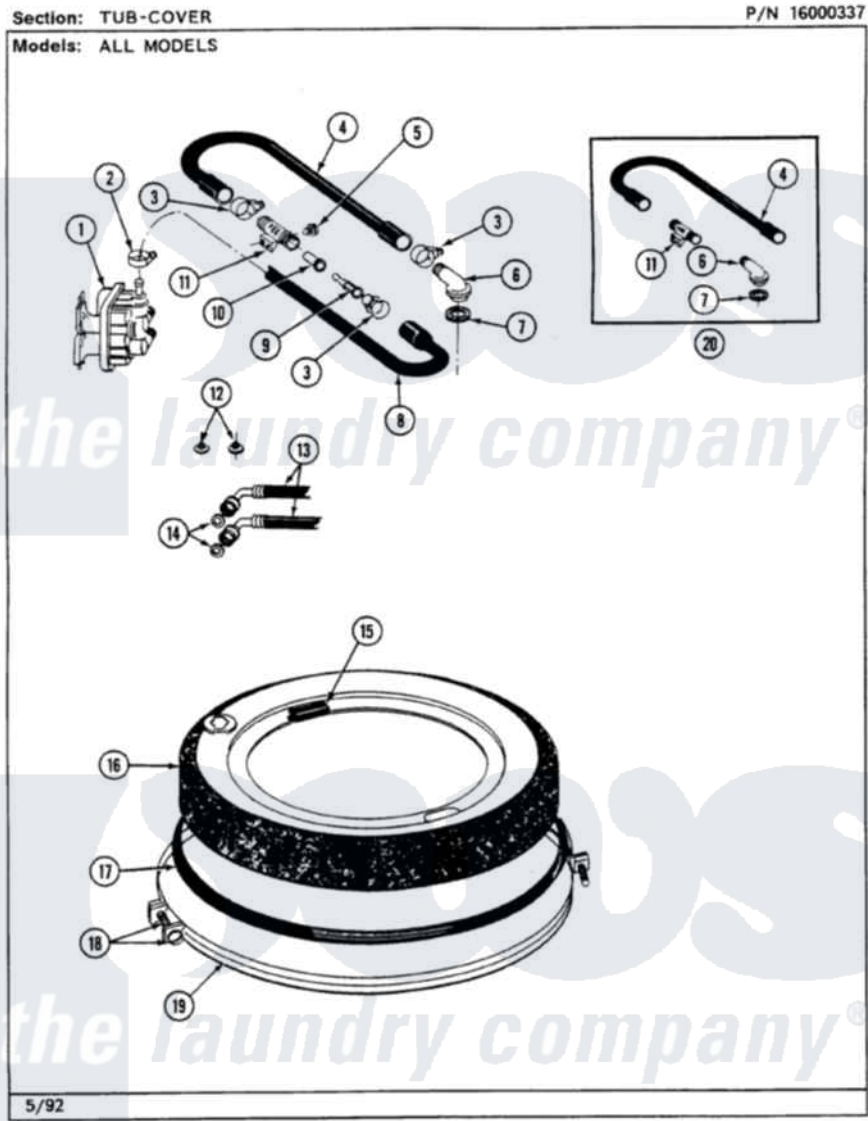

Maytag LSE7800ADL 15 - TUB COVER (LSE7800ADW,ADL,ACW,ACL)

Maytag [Residential Maytag LSE7800ADL Stacked Washer and Dryer Parts](#) Parts Diagram 15 - TUB COVER
 (LSE7800ADW,ADL,ACW,ACL)
 Click on the part number to view part

Item	Original Part Number	Replaced By	Status	Part Description
1	205613			Water Valve
2	201575			Clamp, Hose
3	202515	596669		Clamp, Manifold
4	Y215234			Hose, Injector Fill
5	Y310632	1163839		Screw
6	215235			Tube, Injector
7	215233			Seal For Injector Tube
8	213013			Hose, Injector
9	213015			Nozzle, Injector
10	213016	216201		Nozzle
11	213057	22213057		Sleeve- In
12	200961	12001413		Strainer And Washer Kit
13	200672	76314		Hose, Inlet 6 Ft. Hose With Elbow
14	Y013783			Washer, Inlet Hose
15	215232			Bumper, Unbalance

16	207775		Tub Cover Assembly
17	211232		Seal, Tub Cover
18	205529		Nut And Bolt Kit For Tub Clam
19	200846		Clamp - Tub Cover
20	206531	W10276607	Hose