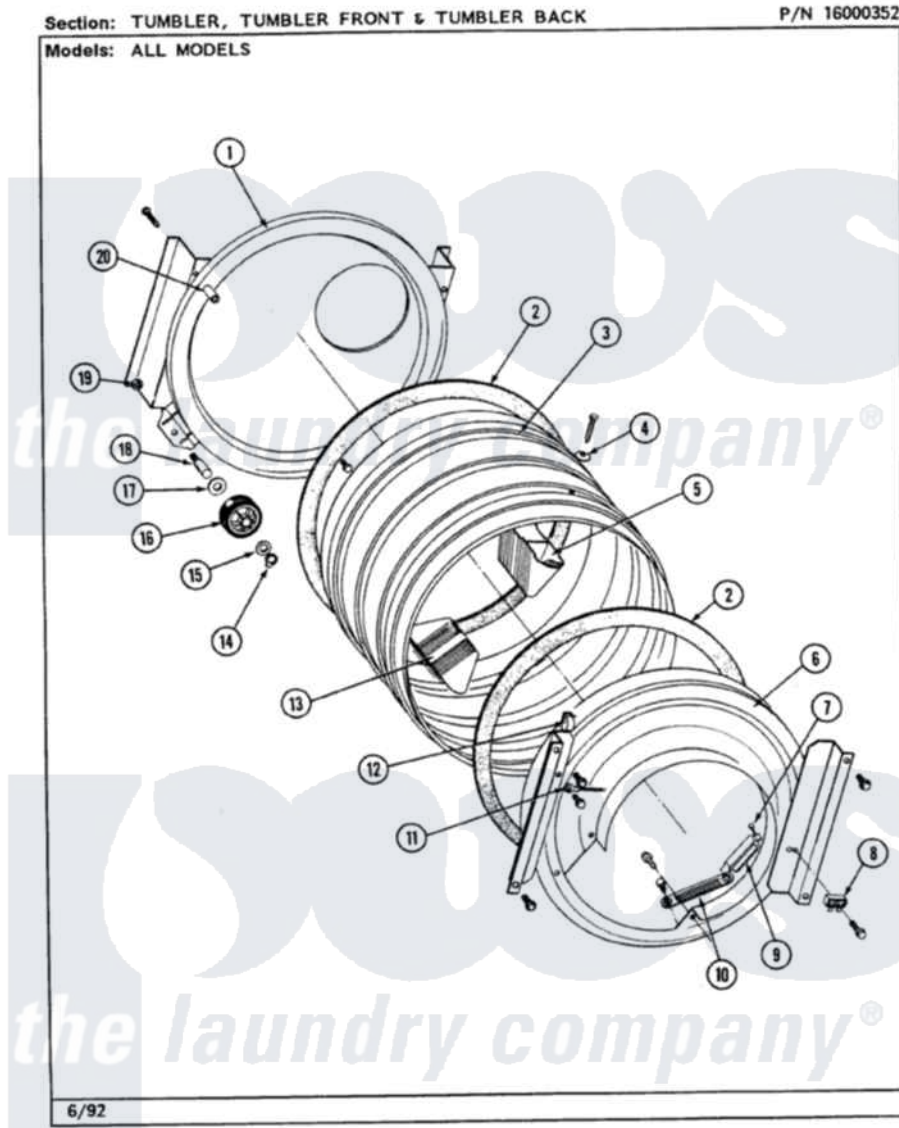

# Maytag LSE7800ADL 17 - TUMBLER (LSE7800ADW,ADL,ACW,ACL)

12

Maytag Residential Maytag LSE7800ADL Stacked Washer and Dryer Parts Parts Diagram 17 - TUMBLER  
 (LSE7800ADW,ADL,ACW,ACL)  
 Click on the part number to view part

Item	Original Part Number	Replaced By	Status	Part Description
1	313764		Not Available	SCREW
2	Y306660	<a href="#">33001106</a>		Back, Tumbler
3	211294	<a href="#">90767</a>		Screw, 8A X 3/8 HeX Washer Head Tapping
4	<a href="#">314820</a>			Seal, Tumbler
5	Y306664	<a href="#">33001177</a>		Tumbler
6	<a href="#">Y310759</a>			Screw, Tumbler Baffles
7	<a href="#">314158</a>			Washer, Baffle To Tumbler
8	314807		Not Available	TUMBLER BAFFLE - TALL
9	306670		Not Available	TUMBLER FRONT----NA
10	<a href="#">210720</a>			Rivet, Bearing To Tumbler Frnt
11	<a href="#">Y313561</a>			Screw----NA
12	<a href="#">306508</a>			Tumbler Bearing Kit ----W
13	Y314110	<a href="#">33002917</a>		Screw, No.10-16
14	211294	<a href="#">90767</a>		Screw, 8A X 3/8 HeX Washer Head Tapping

15	310362	Not Available	SCREW-TUMBER FRONT TO CABINET
16	<a href="#">901220</a>		Ground Wire
17	<a href="#">Y310376</a>		Clip, Door Switch Harness
18	314806	Not Available	TUMBLER BAFFLE - SHORT
19	410233	<a href="#">9703438</a>	Ring-Retrn
20	<a href="#">312535</a>		Washer, Vault Mounting Brk.
21	Y303373	<a href="#">12001541</a>	Drum Roller/Washer Assembly--W
22	Y313347	<a href="#">312535</a>	Washer, Vault Mounting Brk.
23	Y312948	<a href="#">6-3129480</a>	Shaft- Tumbler
24	312538	<a href="#">33001443</a>	Nut, Hex
25	313915	<a href="#">31-3915</a>	Tech Sheet