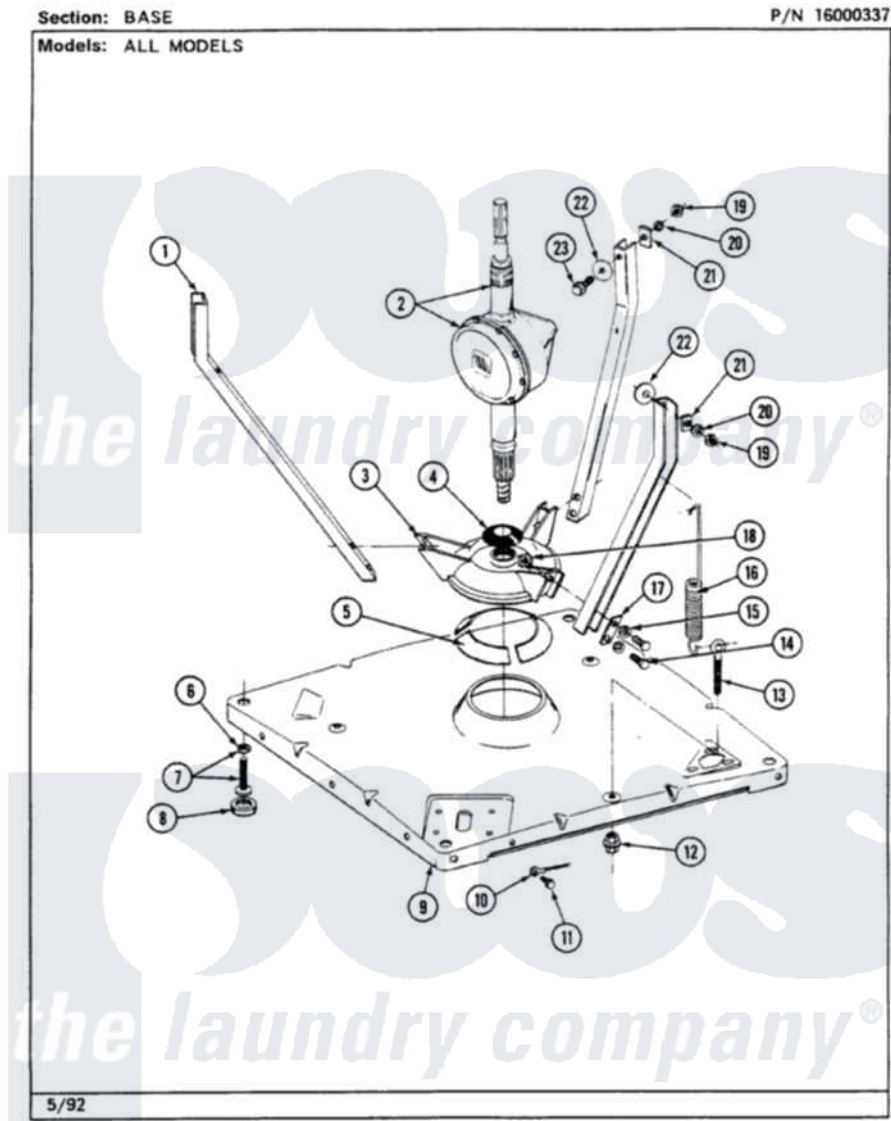

Maytag LSE7800ADW 01 - BASE (LSE7800ADW,ADL,ACW,ACL)

34

Maytag Residential Maytag LSE7800ADW Stacked Washer and Dryer Parts Parts Diagram 01 - BASE
(LSE7800ADW,ADL,ACW,ACL)
Click on the part number to view part

Item	Original Part Number	Replaced By	Status	Part Description
1	213053			Brace, Tub Part Not Used
2	206707	6-2097750		Trans Dee
3	203725			Damper W/Bolt And Clip
4	211028	22001586		Deflector, Water
5	203956			Damper Pad Kit
6	210385			Lock Nut For Adjustable Leg
7	Y302699	22003428		Leg, Adjustable
8	210684			Foot, Adjustable Leg
9	203274			Base With Damper Pads
10	204807			Ground Wire, Supp. Plite To Top Cover
11	210186	3370225		Screw
12	211949			Nut, Adjustment Eyebolt
13	213120	216416		Bolt, Eye/Centering Spring
14	Y015627			Screw- Hex
15	911852	486009		Lockwasher

16	213054		Centering Spring - 3 Used
17	213073		Washer, Double Brace
18	Y052734		Nut, Carrage Bolts And Bracket
19	Y052734		Nut, Carrage Bolts And Bracket
20	Y054867		Washer, Lock
21	212979	Not Available	WASHER, TUB BRACE
22	211100		Washer, Outer Tub
23	200744	W10175939	Bolt
24	205254	W10175938	Bolt