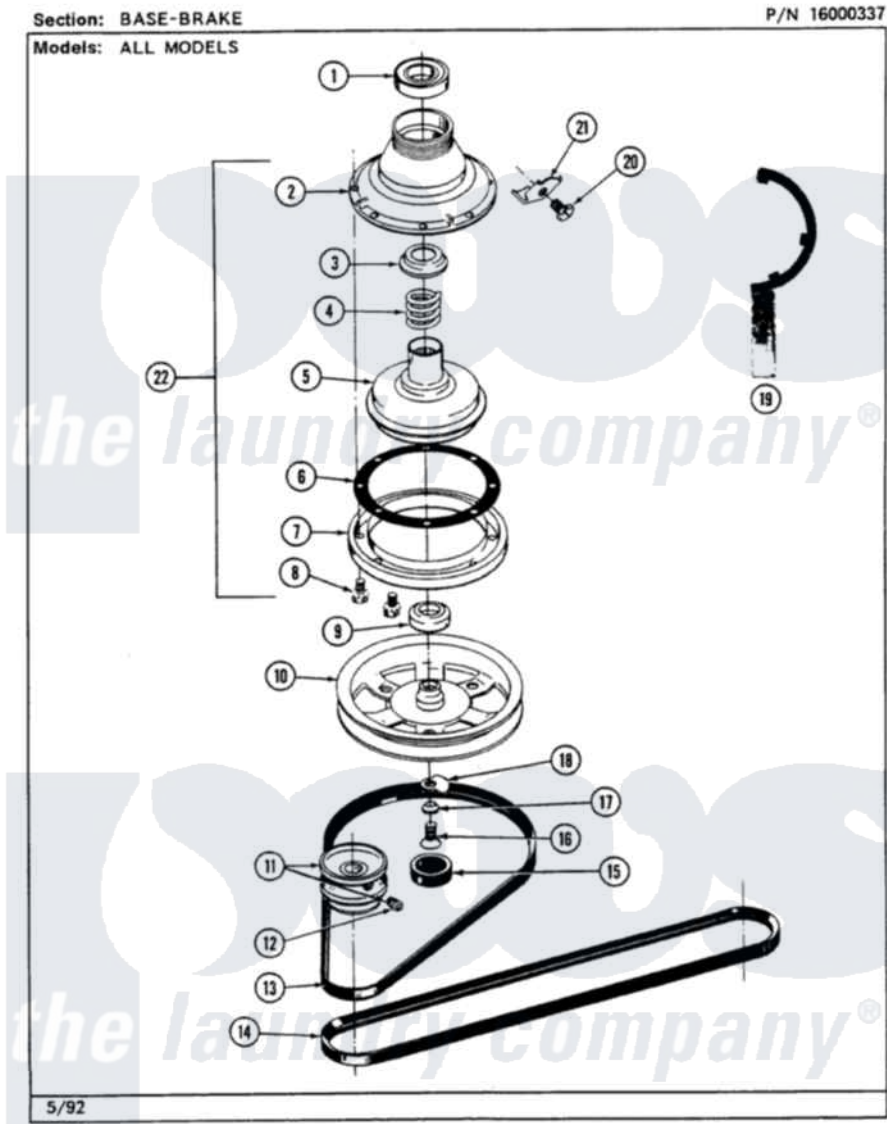

Maytag LSE7800ADW 02 - BASE-BRAKE (LSE7800ADW,ADL,ACW,ACL)

36

Maytag Residential Maytag LSE7800ADW Stacked Washer and Dryer Parts Parts Diagram 02 - BASE-BRAKE
(LSE7800ADW,ADL,ACW,ACL)
Click on the part number to view part

Item	Original Part Number	Replaced By	Status	Part Description
1	Y200720	22003441		Bearing, Rear
2	211045	6-2011900		Brake Asse
3	211039	6-2011900		Brake Asse
4	211041	6-2011900		Brake Asse
5	201126	6-2011900		Brake Asse
6	211042	6-2011900		Brake Asse
7	211043	6-2011900		Brake Asse
8	211000			SCREW, BRAKE DRUM (HEX HEAD)
9	200835			Bearing, Brake Rotor
10	211059	6-2301530		Pulley
11	200816	6-2008160		Pulley- MO
12	Y053241			Set Screw, Motor Pulley
13	211125			V Belt, Drive Pulley
14	211124			Part Not Used
15	211038		Not Available	CAP, OIL RETAINER

16	211375	681582	Screw
17	211090	22003555	Washer, Stop Lug
18	211089		Lug, Stop Pulley
19	Y038315	038315	Tool
20	213326		Bolt, Sems Retaining Clip
21	213325		Clip, Retaining
22	201190	6-2011900	Brake Asse