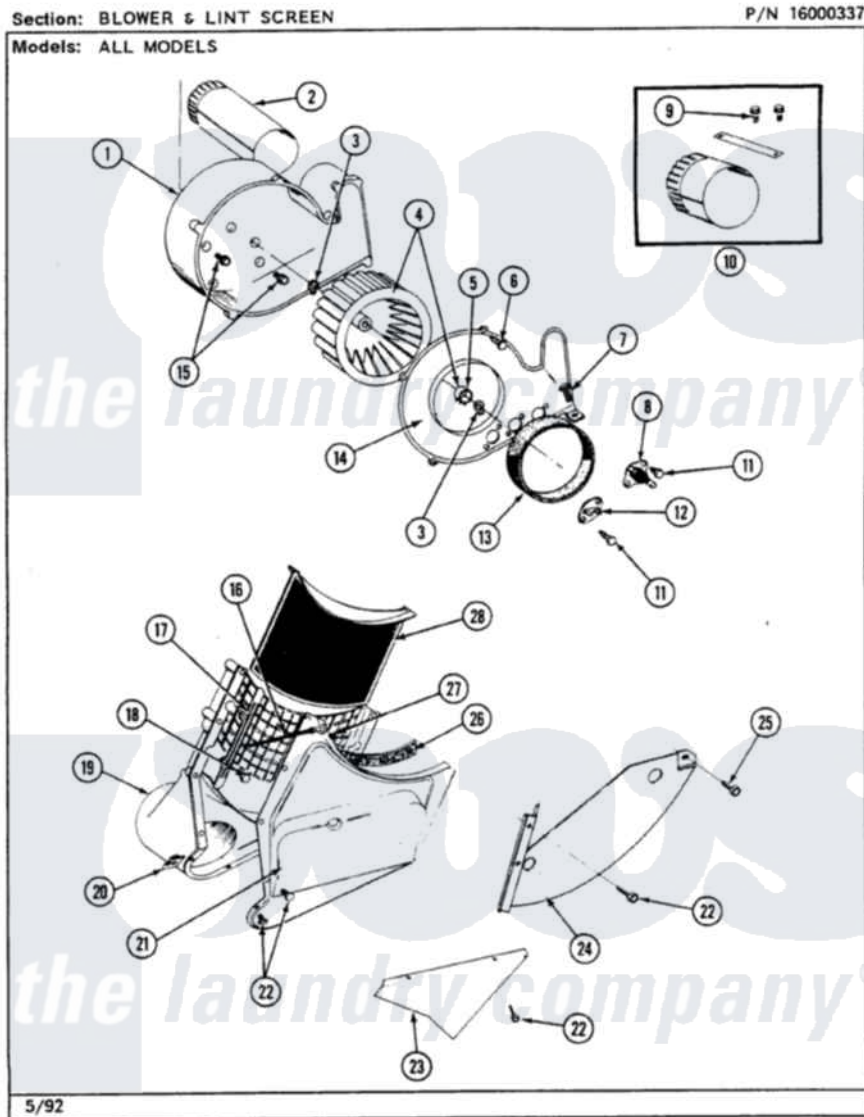

**Maytag LSE7800ADW 03 - BLOWER & LINT SCREEN
(LSE7800ADW,DL,CW&L**

16

Maytag Residential Maytag LSE7800ADW Stacked Washer and Dryer Parts Parts Diagram 03 - BLOWER & LINT SCREEN (LSE7800ADW,DL,CW&L
Click on the part number to view part

Item	Original Part Number	Replaced By	Status	Part Description
1	Y312893			Housing, Blower
2	306637			Exhaust Duct Assembly
3	410233	9703438		Ring-Retrn
4	Y303836			Blower Wheel Assembly And Clamp
5	312967			Clamp, Blower Housing
6	Y312961	W10116751		Screw
7	Y313561			Screw---NA
8	Y308037			Thermostat
9	Y310632	1163839		Screw
10	306643	8544761A		Exten-Exht
11	211294	90767		Screw, 8A X 3/8 HeX Washer Head Tapping
12	306604			Cut-Off, Thermal Part Not Used
13	Y312901			Seal, Housing Cover