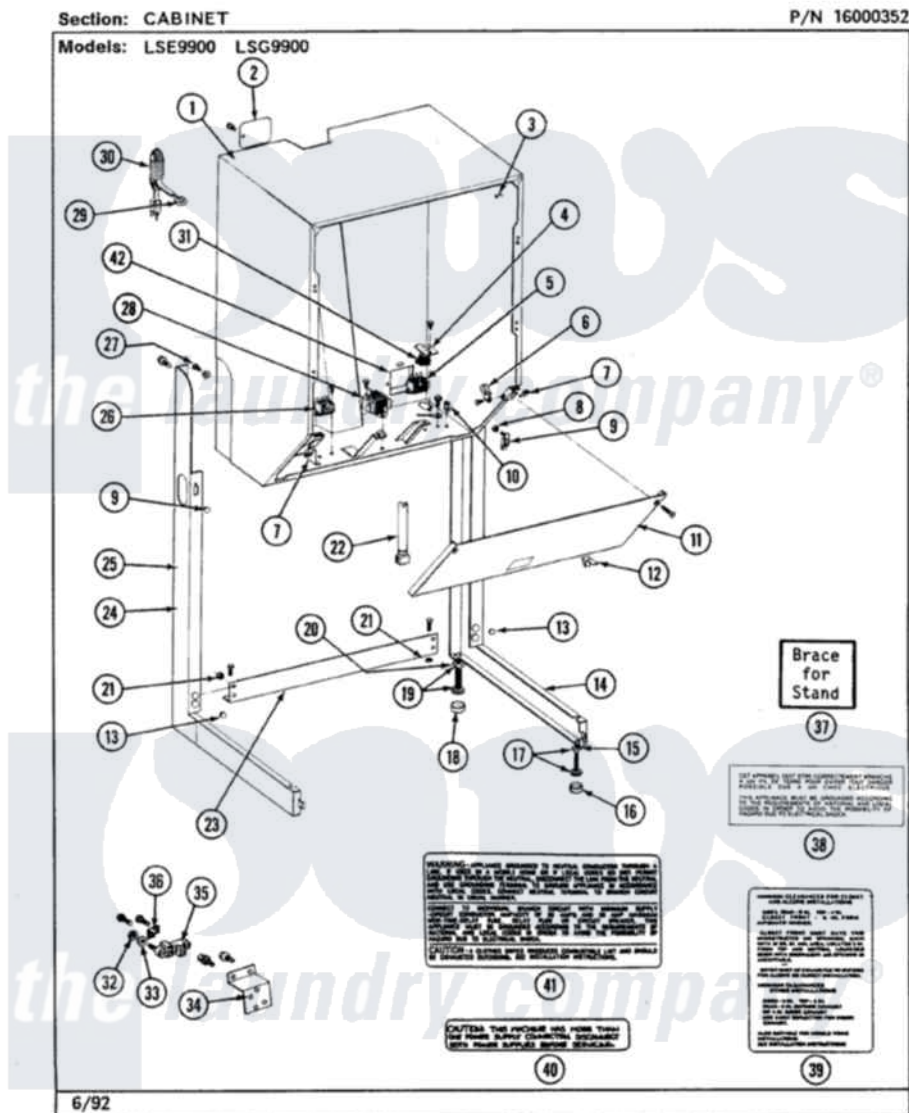

Maytag LSE7800ADW 05 - CABINET-DRYER  
(LSE7800ADW,ADL,ACW,ACL)

Maytag Residential Maytag LSE7800ADW Stacked Washer and Dryer Parts Diagram 05 - CABINET-DRYER  
(LSE7800ADW,ADL,ACW,ACL)  
Click on the part number to view part

Item	Original Part Number	Replaced By	Status	Part Description
3	<a href="#">Y313561</a>			Screw----NA
4	314470		Not Available	COVER, TERMINAL
5	<a href="#">308055</a>			Cabinet
6	<a href="#">312548</a>			Fastener-Access Panel To CA
7	<a href="#">215954</a>			Screw
8	<a href="#">400008</a>			Block, Terminal
9	211168	<a href="#">W10139210</a>		Screw, 8-18 X 5/16
10	314532		Not Available	MOUNTING BRACKET
11	215948		Not Available	GROMMET
12	315264	<a href="#">74006784</a>		Clip, Harness
13	<a href="#">215075</a>			Fastener, Control Panel To Console
14	Y310632	<a href="#">1163839</a>		Screw
15	<a href="#">314489</a>			Guide, Pin
16	<a href="#">214872</a>			Palnut, End Cap Note: Nut,