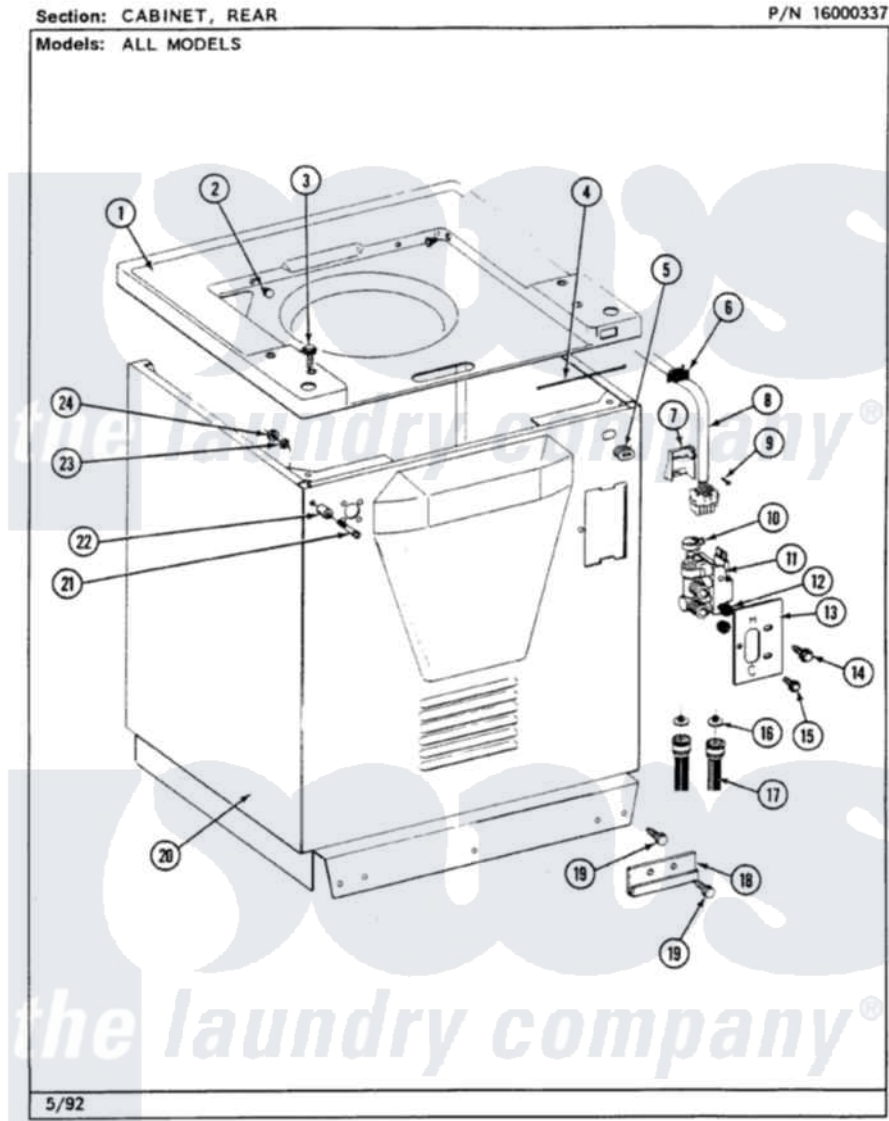

Maytag LSE7800ADW 06 - CABINET-REAR (LSE7800ADW,ADL,ACW,ACL)

26

Maytag Residential Maytag LSE7800ADW Stacked Washer and Dryer Parts Parts Diagram 06 - CABINET-REAR (LSE7800ADW,ADL,ACW,ACL)
Click on the part number to view part

Item	Original Part Number	Replaced By	Status	Part Description
1	207579		Not Available	TOP COVER (WHITE)
2	215247		Not Available	BUMPER FOR LID
3	214354			Screw, Top Cover To Cabnt.
4	215274		Not Available	TOP COVER RESTRAINT
5	215950			(UPPER CABINET)
6	216002		Not Available	GROMMET
7	Y216003			Stain Relief W/Extension
8	207942		Not Available	WIRE HARNESS WASHER SE7800
"	208212		Not Available	WIRE HARNESS (CANADA)
9	215953		Not Available	SCREW
10	201575			Clamp, Hose
11	205613			Water Valve
12	214337	96160		Screen
13	215264	22002371		Bracket
14	Y313561			Screw----NA

15	212276	W10116760	Screw
16	200961	12001413	Strainer And Washer Kit
17	200672	76314	Hose, Inlet 6 Ft. Hose With Elbow
18	215278		Not Available GLIDE FOR WASHER
19	213121	3400111	Screw, 12-14 X 5/8
20	207207		Not Available CABINET WHT
21	215277	67006908	Screw, Ice Rack
22	215276	Y215513	Standoff, Circuit Board
23	310557		Washer
24	Y052659	Y052655	Hex Nut, No.8-32