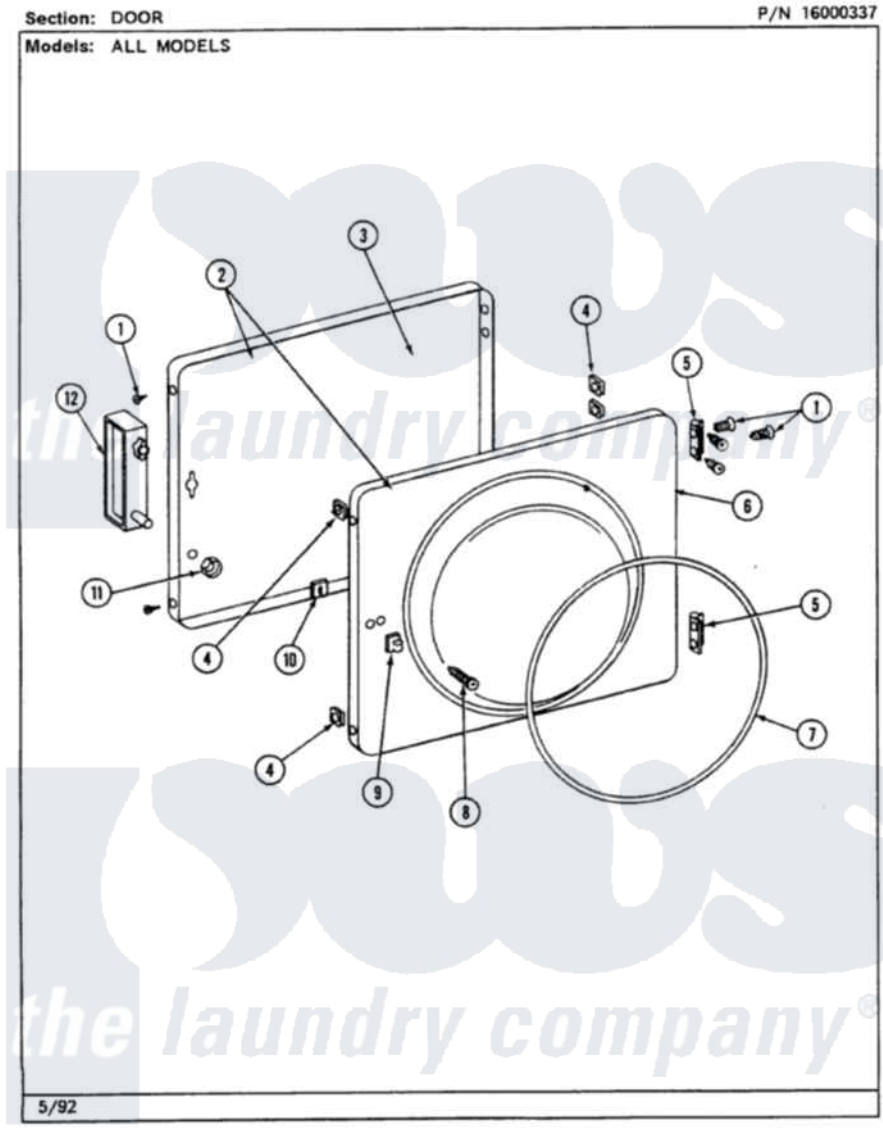

Maytag LSE7800ADW 07 - DOOR (LSE7800ADW,ADL,ACW,ACL)

Maytag Residential Maytag LSE7800ADW Stacked Washer and Dryer Parts Parts Diagram 07 - DOOR  
 (LSE7800ADW,ADL,ACW,ACL)  
 Click on the part number to view part

Item	Original Part Number	Replaced By	Status	Part Description
1	<a href="#">Y314062</a>			Screw, Door Hinge And Panel
2	306669		Not Available	DOOR, S1000
3	<a href="#">314475</a>			Panel, Outer Door
4	<a href="#">Y313910</a>			Clip, Door Liner To Outer Panel
5	Y304577	<a href="#">33001230</a>		Hinge, Door
6	Y306667	<a href="#">33001002</a>		Door, Inner
7	<a href="#">314077</a>			Door Seal
8	312960	<a href="#">489355</a>		Screw, 8 X 1/2
9	<a href="#">306436</a>			Door Latch Kit--W
10	<a href="#">Y313911</a>			Door Strike Retainer
11	<a href="#">214872</a>			Palnut, End Cap Note: Nut, Lamp Holder
12	314476		Not Available	HANDLE, DOOR