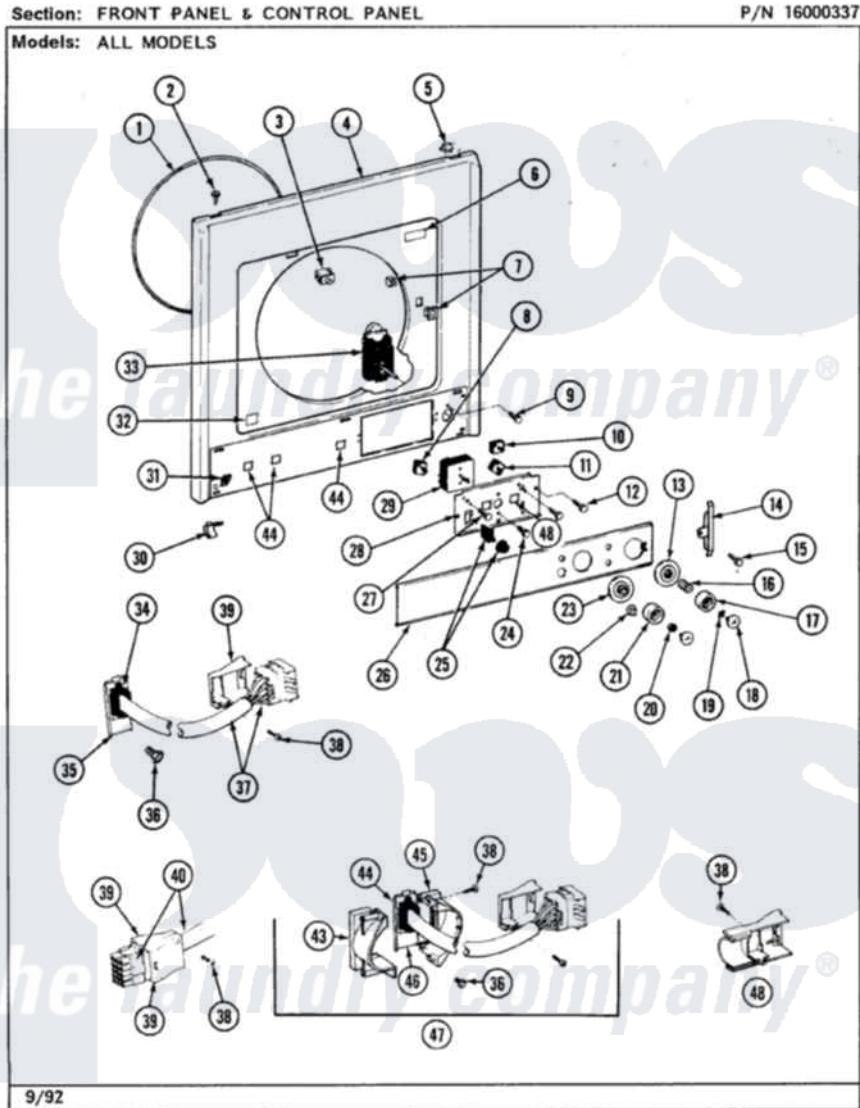

Maytag LSE7800ADW 08 - FRNT PNL & CNTRL
PNL(LSE7800ADW,DL,CW,CL

5A

Maytag Residential Maytag LSE7800ADW Stacked Washer and Dryer Parts Parts Diagram 08 - FRNT PNL & CNTRL
PNL(LSE7800ADW,DL,CW,CL
Click on the part number to view part

Item	Original Part Number	Replaced By	Status	Part Description
1	314286			Seal For Front Panel
2	212277			Screw, No.8 X 1/2 Inch
3	Y305753	W10169313		Switch-Dor
4	315261		Not Available	FRONT PANEL (WHITE)
5	Y310376			Clip, Door Switch Harness
6	Y313927			INSTRUCTION LABEL
7	306436			Door Latch Kit-W
8	308017			Switch, Dryer Temperature
9	213966	3400014		Screw
10	207782			Switch, Water Temperature
11	207800			Switch, Water Level
12	211294	90767		Screw, 8A X 3/8 HeX Washer Head Tapping
13	207794		Not Available	TIMER DIAL - WASHER
14	315267		Not Available	END CAP,CONTROL PANEL

14	310207	Not Available	(BLK)
15	211000		SCREW, BRAKE DRUM (HEX HEAD)
16	211065		Spring, Index Wheel
17	215828		Knob, Timer
18	215821	Not Available	CAP, KNOB
19	211605		Bezel, Timer Dial
20	312273		Nut, Control Knob
21	315041		Knob, Timer
22	308035	Not Available	KNOB, ROTARY
23	308032		Timer Dial
24	315317	488234	Screw 8-32 X 1/4
"	215952		Screw
25	Y308025		Switch, Push To Start
26	308038	Not Available	CONTROL PANEL
27	215952		Screw
28	315237		Bracket For Switch And Timer
29	Y308252		Timer
"	Y308022		Timer
30	314482		Fastener, Spring
31	314748	488660	Nut, Speed
32	314486	Not Available	LABEL
33	207783		Timer
35	315260	Not Available	BRACKET FOR GROMMET
36	211168	W10139210	Screw, 8-18 X 5/16
38	215953	Not Available	SCREW
39	215960	Not Available	STRAIN RELIEF
40	208212	Not Available	WIRE HARNESS (CANADA)
41	315286		Bumper Large
42	315287		Bumper Small
43	Y216007	Not Available	SHIELD LOWER
44	216002	Not Available	GROMMET
45	Y216006	Not Available	SHIELD UPPER
46	216008	Not Available	BRACKET GROMMET
47	207941	Not Available	WIRE HARNESS UPPER WASHER
"	308027	310876	Gasket-Door
"	308339	Not Available	WIRE HARNESS
48	Y216003		Stain Relief W/Extension
49	315287		Bumper Small