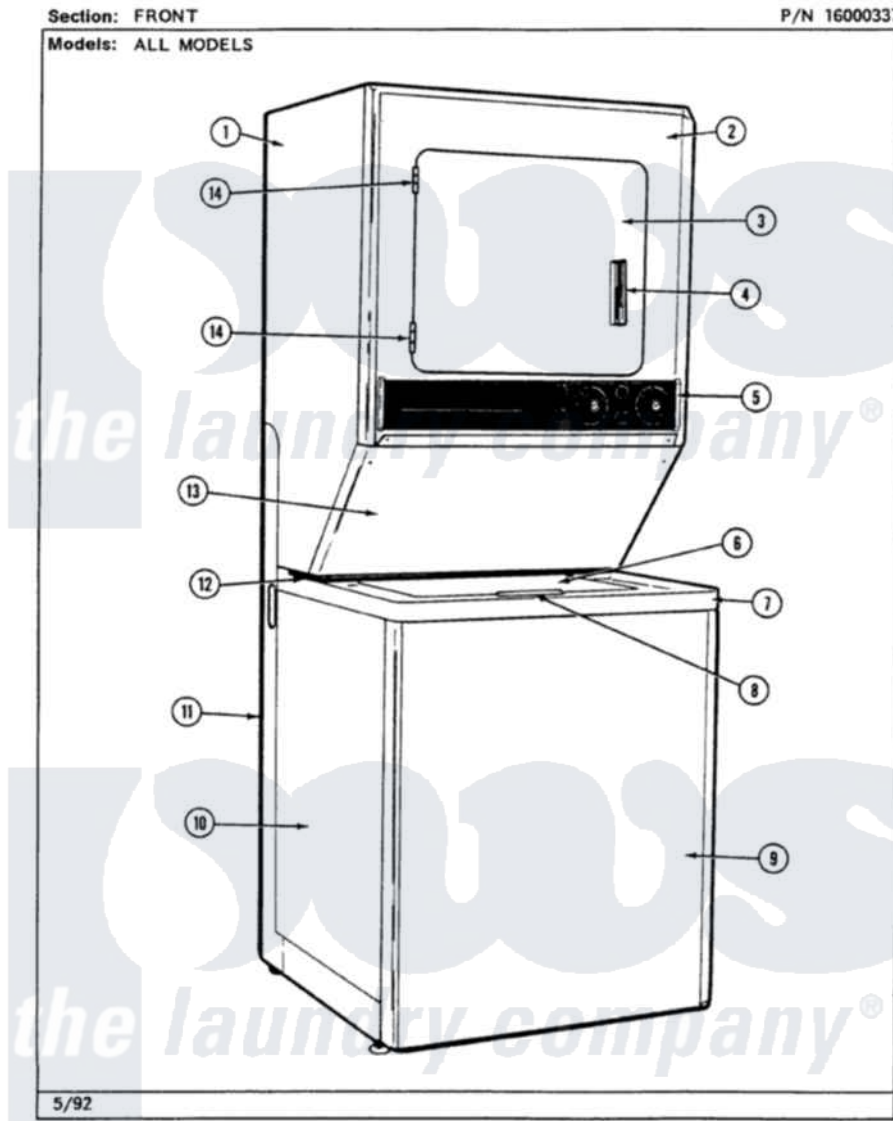

Maytag LSE7800ADW 09 - FRONT (LSE7800ADW,DL,CW,CL)

2

Maytag [Residential Maytag LSE7800ADW Stacked Washer and Dryer Parts](#) Parts Diagram 09 - FRONT
(LSE7800ADW,DL,CW,CL)

[Click on the part number to view part](#)

Item	Original Part Number	Replaced By	Status	Part Description
1	308055			Cabinet
2	315261		Not Available	FRONT PANEL (WHITE)
3	314475			Panel, Outer Door
4	314476		Not Available	HANDLE, DOOR
5	308038		Not Available	CONTROL PANEL
6	215251		Not Available	LID-WHITE
7	207579		Not Available	TOP COVER (WHITE)
8	206667			Handle With Nuts
9	207205			Panel, Front
10	207207		Not Available	CABINET WHT
11	Y306110			Stand, Dryer
12	215245		Not Available	BRIDGE FOR TOP COVER NA
13	306072		Not Available	ACCESS PANEL-WHITE
14	Y304577	33001230		Hinge, Door