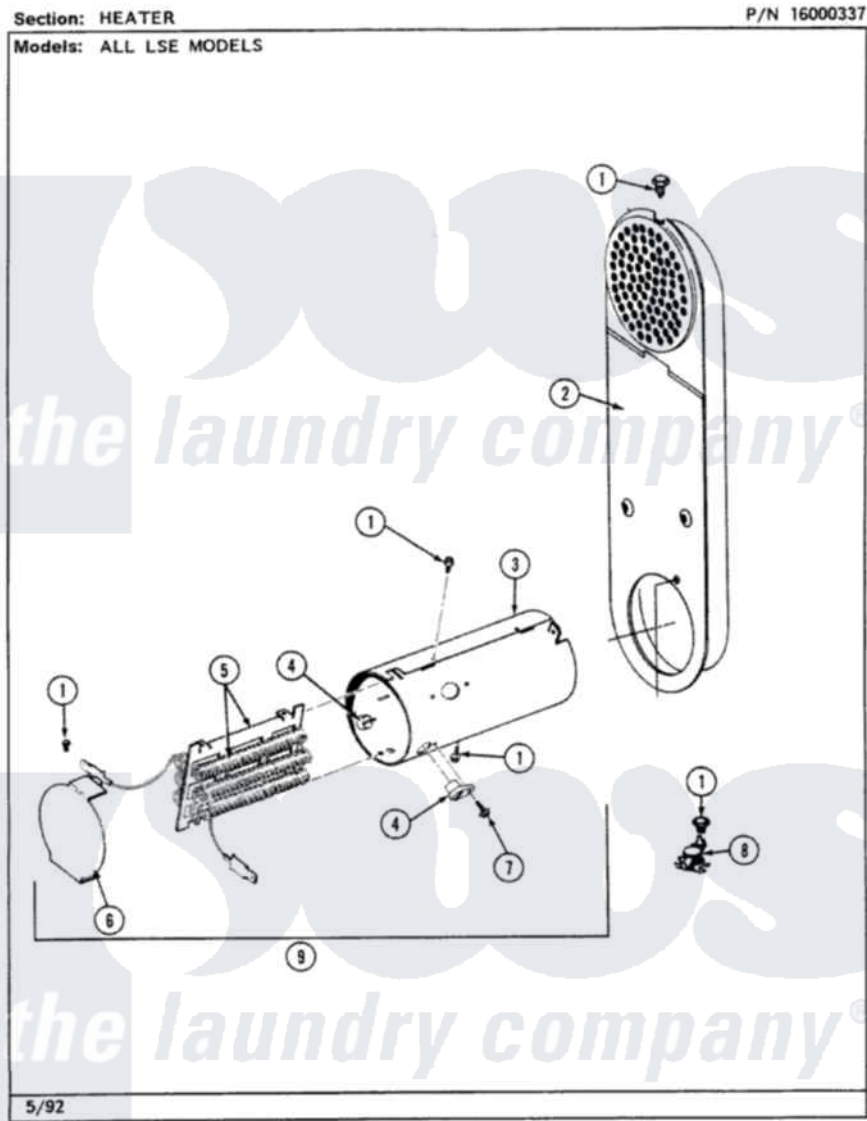

Maytag LSE7800ADW 10 - HEATER (LSE7800ADW,ADL,ACW,ACL)

18

Maytag Residential Maytag LSE7800ADW Stacked Washer and Dryer Parts Parts Diagram 10 - HEATER
(LSE7800ADW,ADL,ACW,ACL)
[Click on the part number to view part](#)

Item	Original Part Number	Replaced By	Status	Part Description
1	211294	90767		Screw, 8A X 3/8 HeX Washer Head Tapping
2	Y303362			Inlet Duct Assembly - DE
3	314995			Enclosure, Heater
4	314998			Insulator, Terminal
5	Y308256	308617		Heater Sub-Assembly
6	315000	33002682		Screw, Coin Drop Mounting Brk.
"	314504			Radiant Shield
7	314554		Not Available	SCREW
8	308217			Thermostat, Hi-Limit
"	303896			Hi-Limit Thermostat-Canada
9	Y308257			Heater Assembly,
"	308024		Not Available	HEATER ASSY, COMPLETE (CANADA)