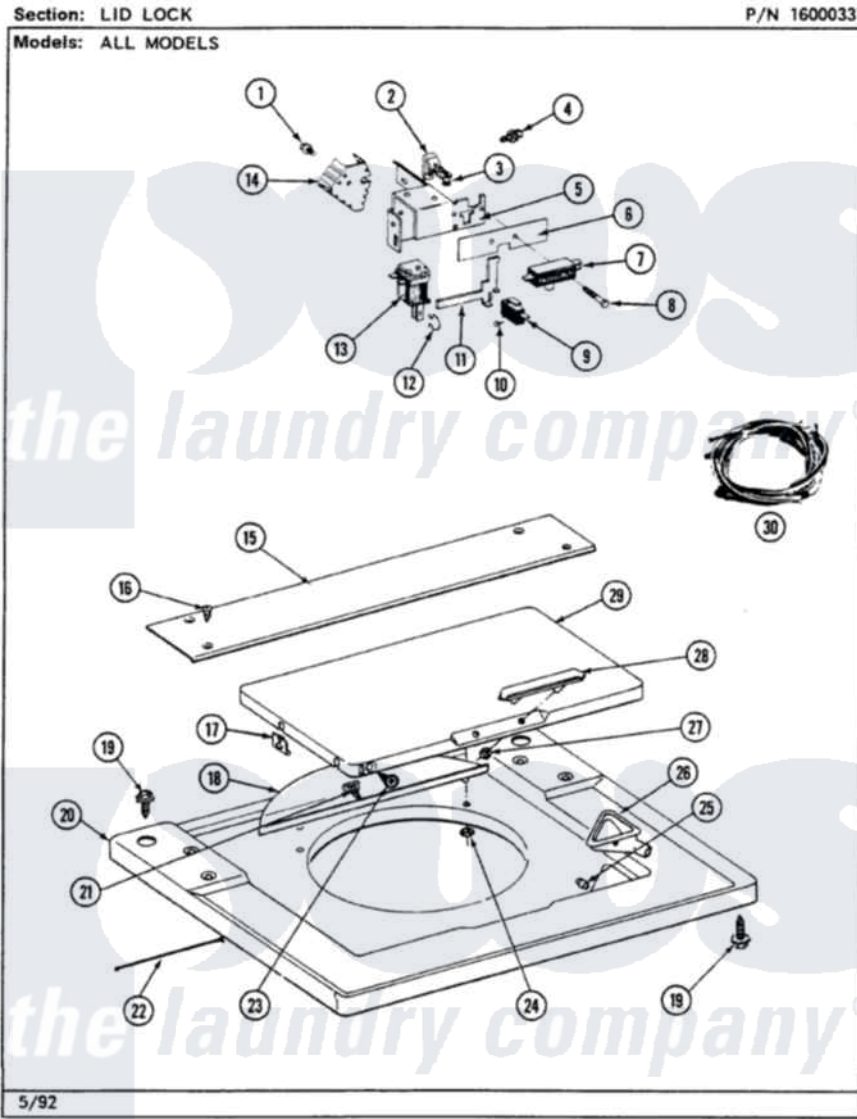

Maytag LSE7800ADW 11 - LID LOCK (LSE7800ADW,ADL,ACL,ACW)

22

Maytag Residential Maytag LSE7800ADW Stacked Washer and Dryer Parts Parts Diagram 11 - LID LOCK (LSE7800ADW,ADL,ACL,ACW)
Click on the part number to view part

Item	Original Part Number	Replaced By	Status	Part Description
1	810146		Not Available	SCREW
2	215378		Not Available	LID SWITCH LEVER
3	213648	98165		Screw
4	211000			SCREW, BRAKE DRUM (HEX HEAD)
5	215379		Not Available	BRACKET, LID SWITCH/LATCH
6	215270			Moisture Barrier
7	205415	279347		Switch-Lid
8	215943		Not Available	MOISTURE BARRIER
"	215381		Not Available	SCREW
9	207780			Switch, Lid Latch Assembly
10	912012	3400409		Screw
11	215268		Not Available	LID LATCH LEVER
12	215938		Not Available	SPRING FOR SOLENOID
13	207781		Not Available	SOLENOID, LID LATCH ASSY

14	215966		Heat Sink---NA
15	215245	Not Available	BRIDGE FOR TOP COVER NA
16	314664	212277	Screw, No.8 X 1/2 Inch
17	215253		Key Hole Glide
18	215246	Not Available	SPLASH SHIELD
19	214354		Screw, Top Cover To Cabnt.
20	207579	Not Available	TOP COVER (WHITE)
21	215254	Not Available	LATCH HOOK
22	215274	Not Available	TOP COVER RESTRAINT
23	910182	25-7809	Screw, No.6-20 1/2 Flthd Torx
"	211500		Washer, Bracket To Top Cover
24	215249		Palnut-Retainer
25	215247	Not Available	BUMPER FOR LID
26	215374	Not Available	GASKET FOR BLEACH CUP
"	215579	215580	Cup, Bleach
27	215551		Palnut
28	215550		Stud For Lid Handle
"	206667		Handle With Nuts
29	215251	Not Available	LID-WHITE
30	208212	Not Available	WIRE HARNESS (CANADA)
"	207942	Not Available	WIRE HARNESS WASHER SE7800