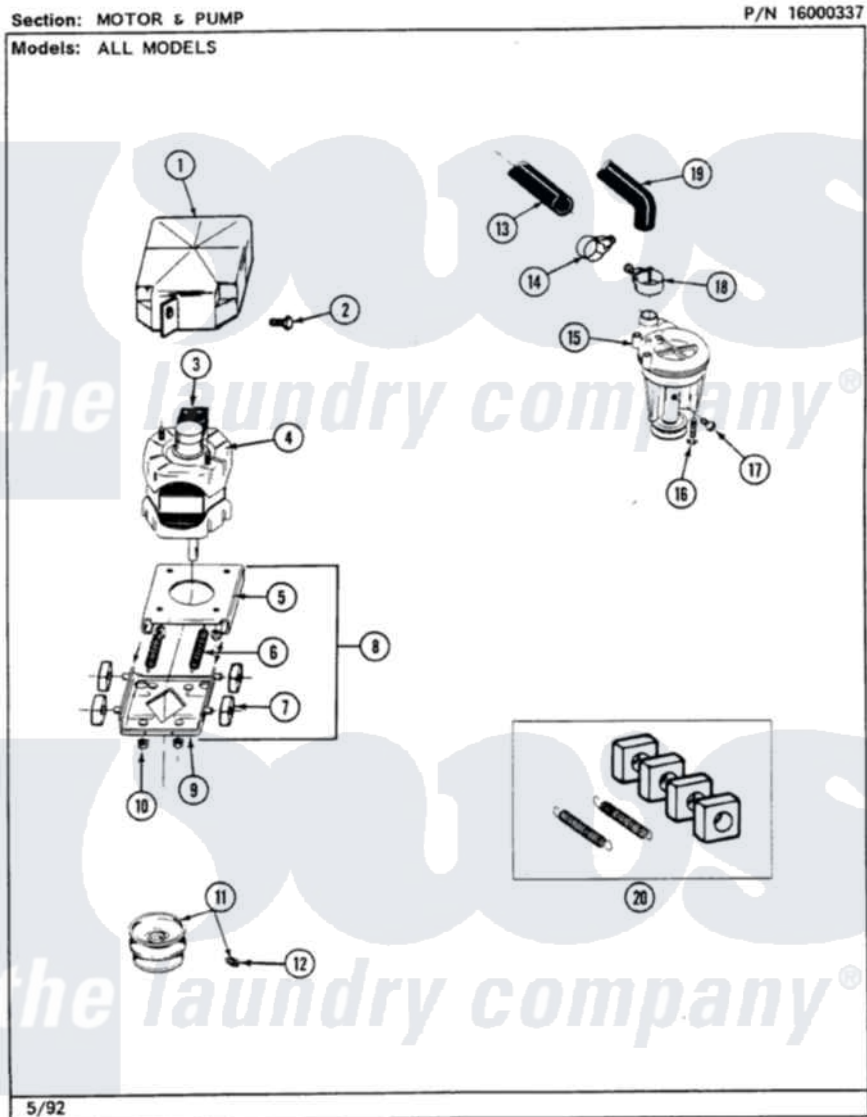

**Maytag LSE7800ADW 12 - MOTOR & PUMP  
(LSE7800ADW,ADL,ACW,ACL)**

Maytag Residential Maytag LSE7800ADW Stacked Washer and Dryer Parts Parts Diagram 12 - MOTOR & PUMP  
(LSE7800ADW,ADL,ACW,ACL)  
Click on the part number to view part

Item	Original Part Number	Replaced By	Status	Part Description
1	<a href="#">215098</a>			Shield, Motor
2	213121	<a href="#">3400111</a>		Screw, 12-14 X 5/8
3	205133		Not Available	(PROD. IDNo. 2-1664-8 & 2-5463)
"	205132		Not Available	SWITCH, MOTOR EXTERNAL START No.201664-14,205463-4 & 201800-4
"	206505		Not Available	PROD. No.201664-15, & No.205463-3.
4	201805	<a href="#">12002351</a>		Motor-Drve
5	<a href="#">214956</a>			Motor Mount Assembly
6	<a href="#">202718</a>			Springs, Tension
7	204998	<a href="#">205000</a>		Roller And Spring Kit 4+Spr
8	<a href="#">205999</a>			Motor Mount Assembly
9	<a href="#">205908</a>			Motor Mount Assembly
10	Y311426	<a href="#">3400029</a>		Nut, Adapter Plate

11	200816	<a href="#">6-2008160</a>	Pulley- MO
12	<a href="#">Y053241</a>		Set Screw, Motor Pulley
13	215365	<a href="#">22001448</a>	Hose, Pump
14	200461	<a href="#">285655</a>	Clamp, Hose
15	202203	<a href="#">6-2022030</a>	Pump As Pa
16	<a href="#">211880</a>		Screw, HeX Head No.10 X 1/2 Inc
17	Y015408	<a href="#">22003235</a>	Screw, Bearing Insert
18	202574	<a href="#">3367052</a>	Clamp, Hose
19	<a href="#">213045</a>		Hose, Outer Tub Part Not Used
20	<a href="#">205000</a>		Roller And Spring Kit 4+Spr