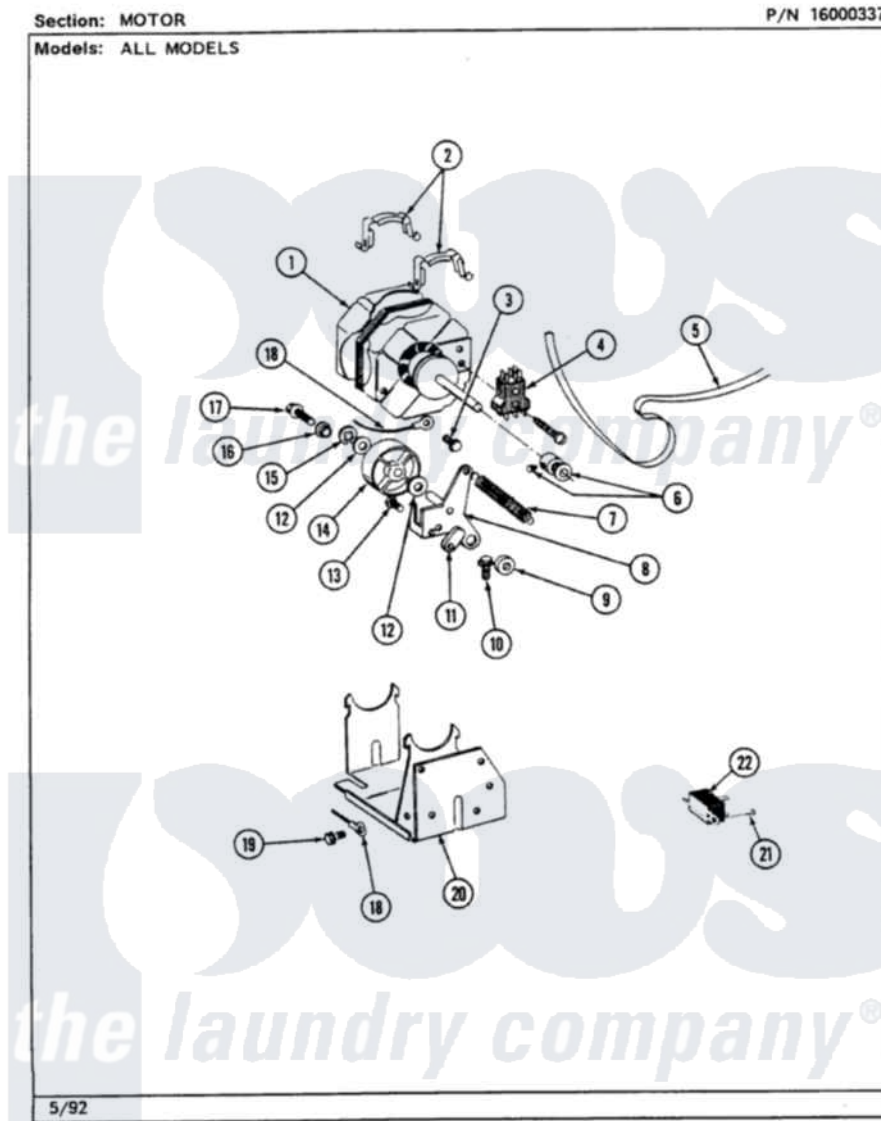

Maytag LSE7800ADW 13 - MOTOR (LSE7800ADW,ADL,ACW,ACL)

14

Maytag [Residential Maytag LSE7800ADW Stacked Washer and Dryer Parts](#) Parts Diagram 13 - MOTOR
(LSE7800ADW,ADL,ACW,ACL)
[Click on the part number to view part](#)

Item	Original Part Number	Replaced By	Status	Part Description
1	306055	W10411000		Motor-Drve
2	Y015825			Clip, Motor To Motor Support
3	211294	90767		Screw, 8A X 3/8 HeX Washer Head Tapping
4	Y303877		Not Available	SWITCH, MOTOR EXTERNAL START No.303358-2, No.303358-4, 303358-7
"	306207		Not Available	(PROD. No.303358-8 & No.303358-9)
5	314774	Y312959		Poly "V" Belt For Tumbler
6	Y053241			Set Screw, Motor Pulley
"	306099			Motor Pulley With Set Screw
7	314473			Spring For Idler
8	Y303363	6-3033630		Idler Arm
9	314457			Spacer For Idler Arm
10	Y313561			Screw----NA
11	314456			Spacer

12	Y312527		Washer, Idler Shaft
13	Y312057	910624	Screw
14	Y303705	6-3037050	Pulley- ID
15	312958	354987	Ring, Retaining
16	Y312894	315772	Sleeve, Idler Arm
17	Y310842	8182296	Screw, Agitator
18	901220		Ground Wire
19	211294	90767	Screw, 8A X 3/8 HeX Washer Head Tapping
20	306054		Support, Motor
21	211168	W10139210	Screw, 8-18 X 5/16
22	305205	694419	Mini-Buzzer