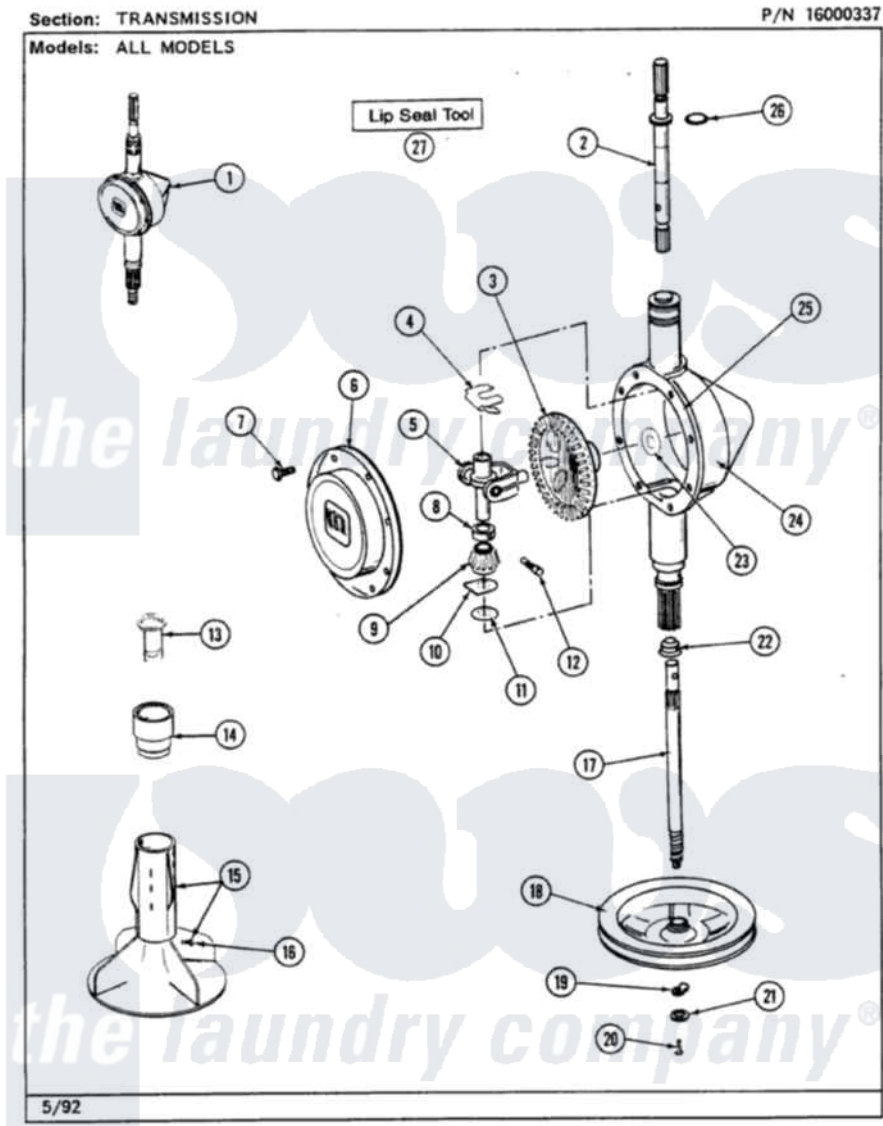

Maytag LSE7800ADW 14 - TRANSMISSION (LSE7800ADW,ADL,ACW,ACL)

32

Maytag Residential Maytag LSE7800ADW Stacked Washer and Dryer Parts Parts Diagram 14 - TRANSMISSION (LSE7800ADW,ADL,ACW,ACL)
 Click on the part number to view part

Item	Original Part Number	Replaced By	Status	Part Description
1	206707	6-2097750		Trans Dee
2	207153	6-2097820		Kit- Shaft
3	206713	6-2067130		Gear- Beve
4	215581			Spring, Agitator Shaft
5	206685	6-2066850		Yoke
6	206628			Cover, Transmission
7	215417		Not Available	SCREW, TRANSMISSION COVER
8	215415		Not Available	COLLAR, LOWER
9	215401	W10221114		Pinion
10	215395			Plate, Clutch
11	211483	6-2114830		Washer- SP
12	Y206629			Pin, Collar
13	215733			Dispensing Cup
14	215721			Dispensing Cap
15	207538			Agitator W/Lock Screw

16	206478	Not Available	SCREW & WASHER FOR AGITATOR
17	215410	12001450	Ctr Shaft W/Collar Andkeeper-Dp
18	211059	6-2301530	Pulley
19	211089		Lug, Stop Pulley
20	211375	681582	Screw
21	211090	22003555	Washer, Stop Lug
22	206602	207843	Lip Seal Repair Kit
23	215394		Washer, Bevel Gear
24	206624	6-2097750	Trans Dee
25	Y058700	675652	Adhesive
26	210690		Seal, Rubber
27	038228	20000021	Lip Seal Tool Kit