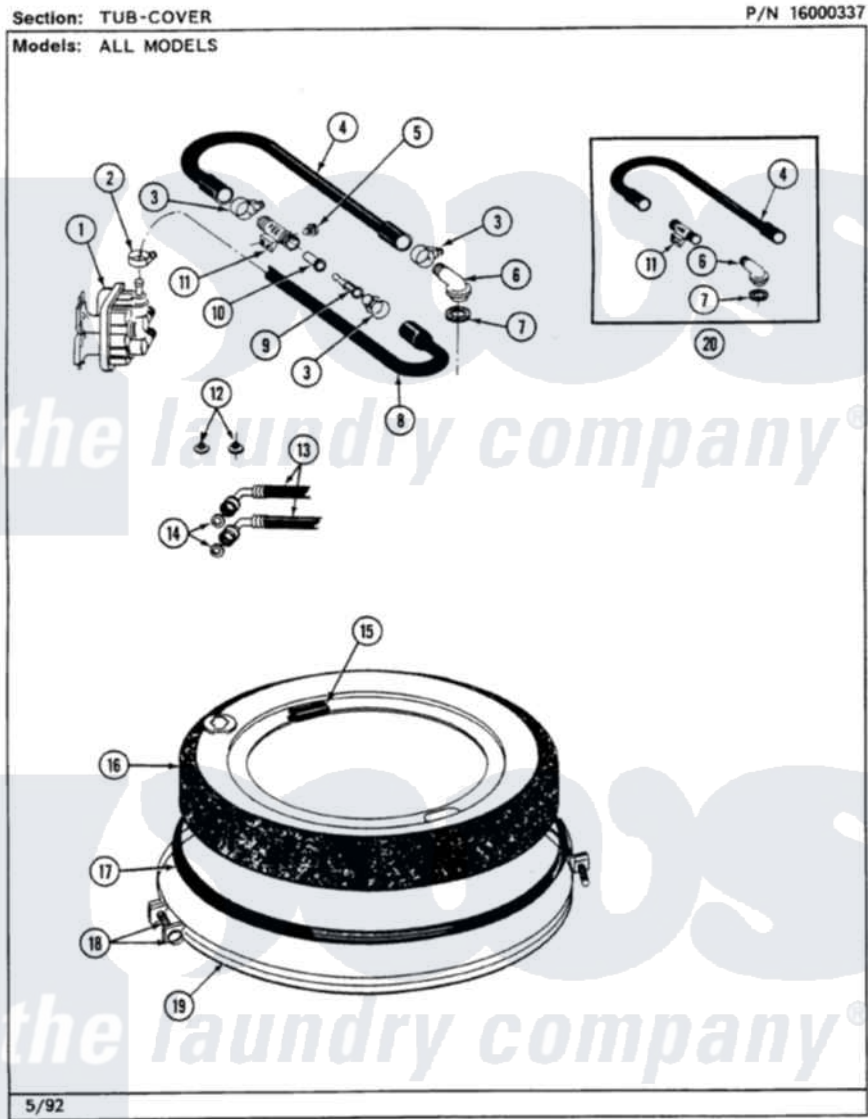

Maytag LSE7800ADW 15 - TUB COVER (LSE7800ADW,ADL,ACW,ACL)

28

Maytag Residential Maytag LSE7800ADW Stacked Washer and Dryer Parts Parts Diagram 15 - TUB COVER
(LSE7800ADW,ADL,ACW,ACL)
Click on the part number to view part

Item	Original Part Number	Replaced By	Status	Part Description
1	205613			Water Valve
2	201575			Clamp, Hose
3	202515	596669		Clamp, Manifold
4	Y215234			Hose, Injector Fill
5	Y310632	1163839		Screw
6	215235			Tube, Injector
7	215233			Seal For Injector Tube
8	213013			Hose, Injector
9	213015			Nozzle, Injector
10	213016	216201		Nozzle
11	213057	22213057		Sleeve- In
12	200961	12001413		Strainer And Washer Kit
13	200672	76314		Hose, Inlet 6 Ft. Hose With Elbow
14	Y013783			Washer, Inlet Hose
15	215232			Bumper, Unbalance

16	207775		Tub Cover Assembly
17	211232		Seal, Tub Cover
18	205529		Nut And Bolt Kit For Tub Clam
19	200846		Clamp - Tub Cover
20	206531	W10276607	Hose