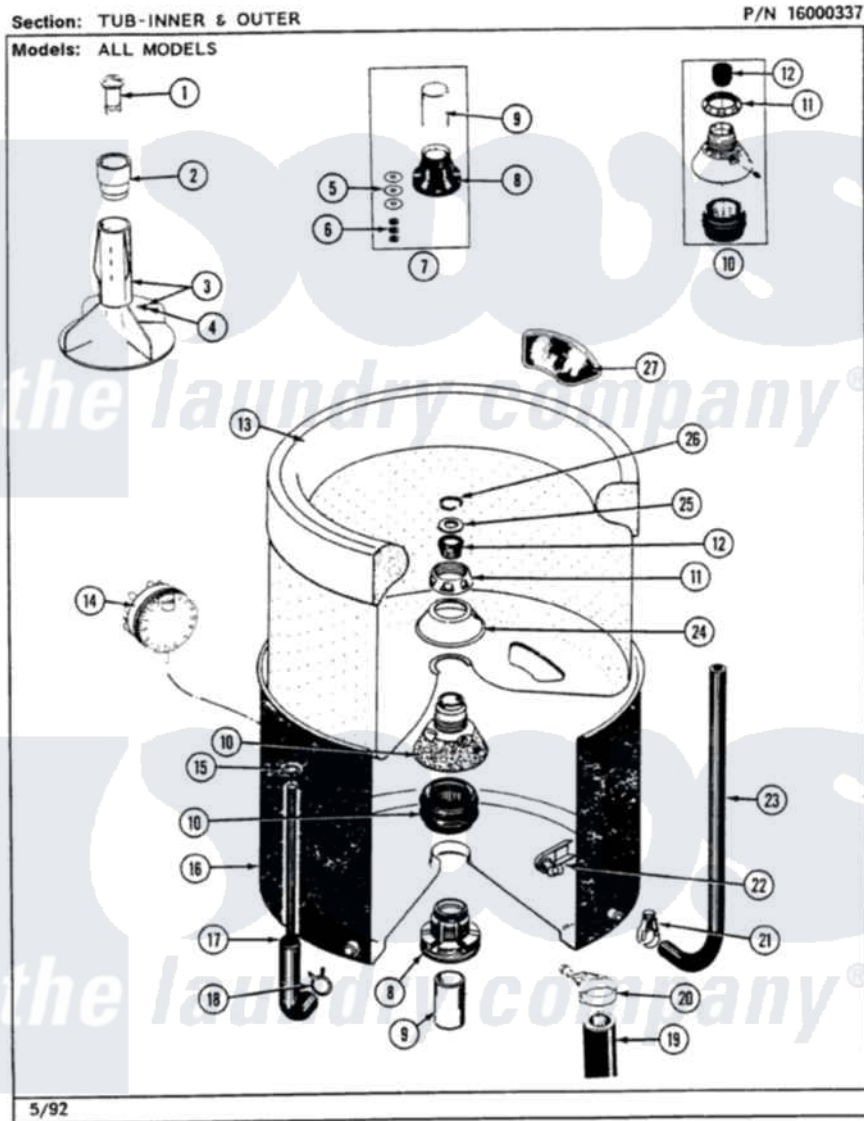

**Maytag LSE7800ADW 16 - TUB-INNER & OUTER
(LSE7800ADW,DL,CW,CL)**

30

Maytag Residential Maytag LSE7800ADW Stacked Washer and Dryer Parts Parts Diagram 16 - TUB-INNER & OUTER (LSE7800ADW,DL,CW,CL)

[Click on the part number to view part](#)

Item	Original Part Number	Replaced By	Status	Part Description
1	215733			Dispensing Cup
2	215721			Dispensing Cap
3	207538			Agitator W/Lock Screw
4	206478		Not Available	SCREW & WASHER FOR AGITATOR
5	211100			Washer, Outer Tub
6	Y054867			Washer, Lock
7	204013	6-2040130		Tub Bearin
8	200824	6-2040130		Tub Bearin
9	211130			Bearing Liner, Tub Bearing
10	204012	6-2095720		Mounting S
11	211047	6-2110472		Nut- Clamp
12	Y0A4298	6-0A57420		Seal- Agitator
13	207830		Not Available	INNER TUB W/PLUG
14	207787	12002304		Switch-WL

15	410296	596669	Clamp, Manifold
16	206405		Outer Tub
17	215258	22001616	Tube, Air
18	211641		Clamp, 1-1/16"
19	213045		Hose, Outer Tub Part Not Used
20	200900	616099	Clamp
21	205161	489503	Clamp
22	214434		Spout, Deflector
23	214495		Tube, Inlet To Tub
24	211210		Washer, Clamping Nut
25	Y015666		Washer, Retaining -
26	Y015667		Retaining Ring
27	207219		Filter, Self-Cleaning