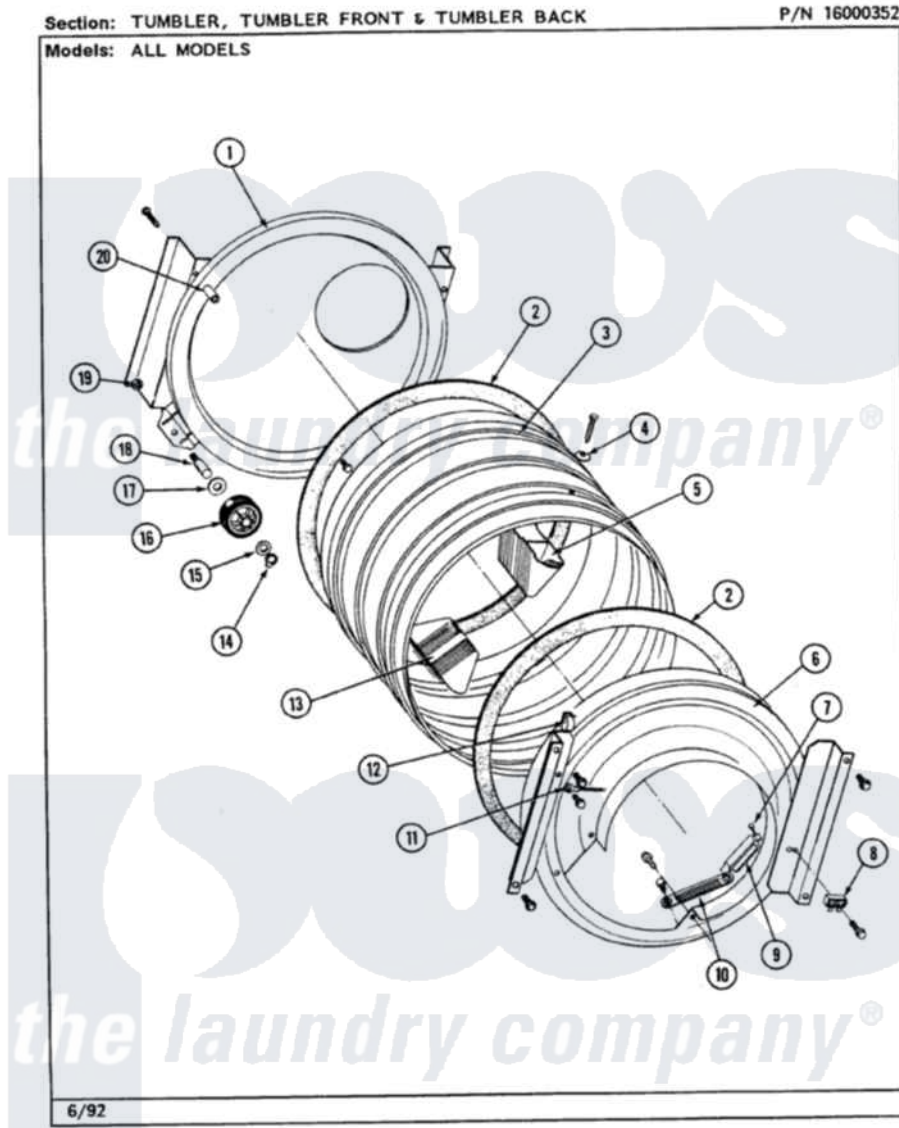

Maytag LSE7800ADW 17 - TUMBLER (LSE7800ADW,ADL,ACW,ACL)

12

Maytag Residential Maytag LSE7800ADW Stacked Washer and Dryer Parts Parts Diagram 17 - TUMBLER
 (LSE7800ADW,ADL,ACW,ACL)
 Click on the part number to view part

Item	Original Part Number	Replaced By	Status	Part Description
1	313764		Not Available	SCREW
2	Y306660	33001106		Back, Tumbler
3	211294	90767		Screw, 8A X 3/8 HeX Washer Head Tapping
4	314820			Seal, Tumbler
5	Y306664	33001177		Tumbler
6	Y310759			Screw, Tumbler Baffles
7	314158			Washer, Baffle To Tumbler
8	314807		Not Available	TUMBLER BAFFLE - TALL
9	306670		Not Available	TUMBLER FRONT----NA
10	210720			Rivet, Bearing To Tumbler Frnt
11	Y313561			Screw----NA
12	306508			Tumbler Bearing Kit ----W
13	Y314110	33002917		Screw, No.10-16
14	211294	90767		Screw, 8A X 3/8 HeX Washer Head Tapping

15	310362	Not Available	SCREW-TUMBER FRONT TO CABINET
16	901220		Ground Wire
17	Y310376		Clip, Door Switch Harness
18	314806	Not Available	TUMBLER BAFFLE - SHORT
19	410233	9703438	Ring-Retrn
20	312535		Washer, Vault Mounting Brk.
21	Y303373	12001541	Drum Roller/Washer Assembly--W
22	Y313347	312535	Washer, Vault Mounting Brk.
23	Y312948	6-3129480	Shaft- Tumbler
24	312538	33001443	Nut, Hex
25	313915	31-3915	Tech Sheet