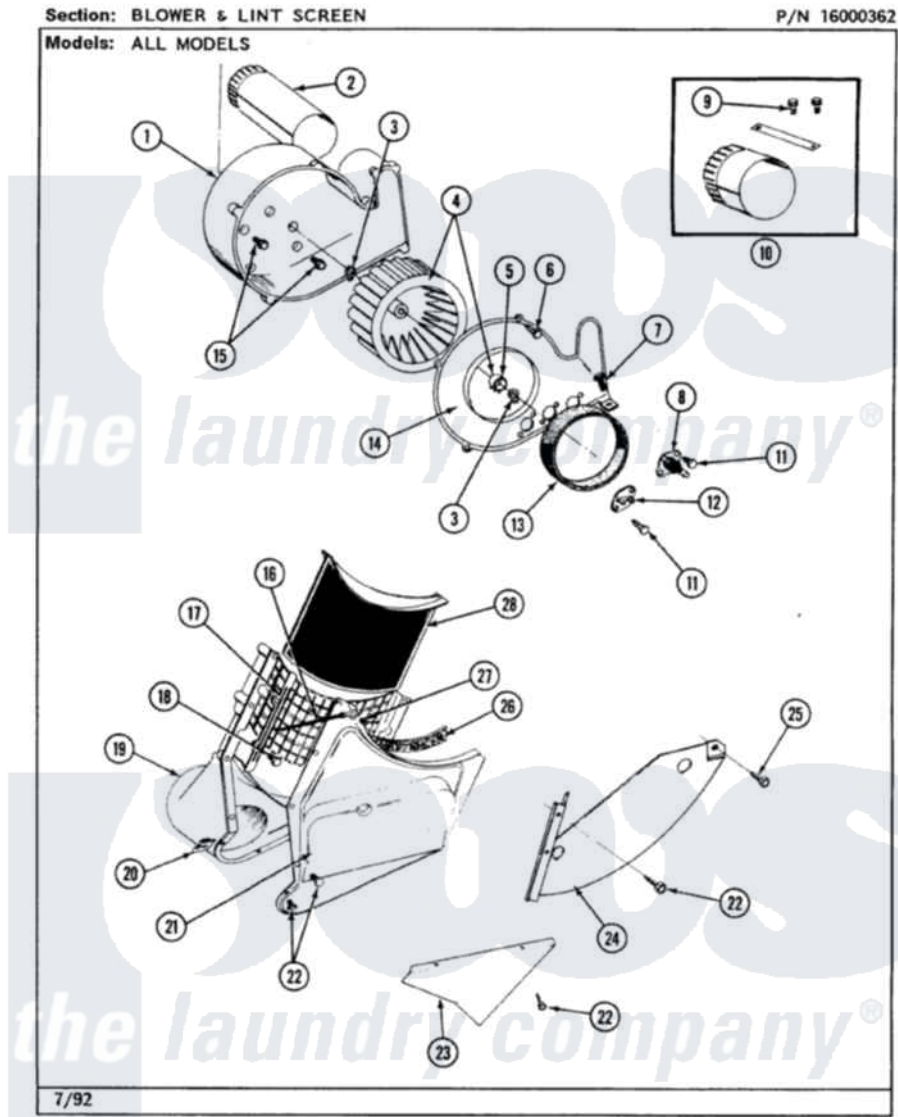

# Maytag LSE7800AEE 03 - BLOWER & LINT SCREEN (LSE7800ACE,DE,EE)

14

Maytag Residential Maytag LSE7800AEE Stacked Washer and Dryer Parts Parts Diagram 03 - BLOWER & LINT SCREEN (LSE7800ACE,DE,EE)  
 Click on the part number to view part

Item	Original Part Number	Replaced By	Status	Part Description
1	<a href="#">Y312893</a>			Housing, Blower
2	<a href="#">306637</a>			Exhaust Duct Assembly
3	410233	<a href="#">9703438</a>		Ring-Retr
4	<a href="#">Y303836</a>			Blower Wheel Assembly And Clamp
5	<a href="#">312967</a>			Clamp, Blower Housing
6	Y312961	<a href="#">W10116751</a>		Screw
7	<a href="#">Y313561</a>			Screw---NA
8	<a href="#">Y308037</a>			Thermostat
9	Y310632	<a href="#">1163839</a>		Screw
10	306643	<a href="#">8544761A</a>		Exten-Exht
11	211294	<a href="#">90767</a>		Screw, 8A X 3/8 HeX Washer Head Tapping
12	<a href="#">306604</a>			Cut-Off, Thermal Part Not Used
13	<a href="#">Y312901</a>			Seal, Housing Cover
14	<a href="#">314846</a>			Cover, Blower Housing

15	Y310632	<a href="#">1163839</a>	Screw
16	<a href="#">901220</a>		Ground Wire
17	<a href="#">Y313795</a>		Guide For Lint Screen
18	Y312961	<a href="#">W10116751</a>	Screw
19	<a href="#">314801</a>		Outlet Duct And Grid
20	315274	<a href="#">488660</a>	Nut, Speed
21	<a href="#">314485</a>		Outlet Duct And Grid
22	Y312961	<a href="#">W10116751</a>	Screw
23	<a href="#">315239</a>		Shield For Outlet Duct
24	<a href="#">315238</a>		Shield
25	<a href="#">310207</a>		Screw, No.6 X 1/4 Inch
26	<a href="#">Y313796</a>		Lint Seal
27	<a href="#">310557</a>		Washer
"	Y312961	<a href="#">W10116751</a>	Screw
28	Y306666	<a href="#">33001003</a>	Screen, Lint