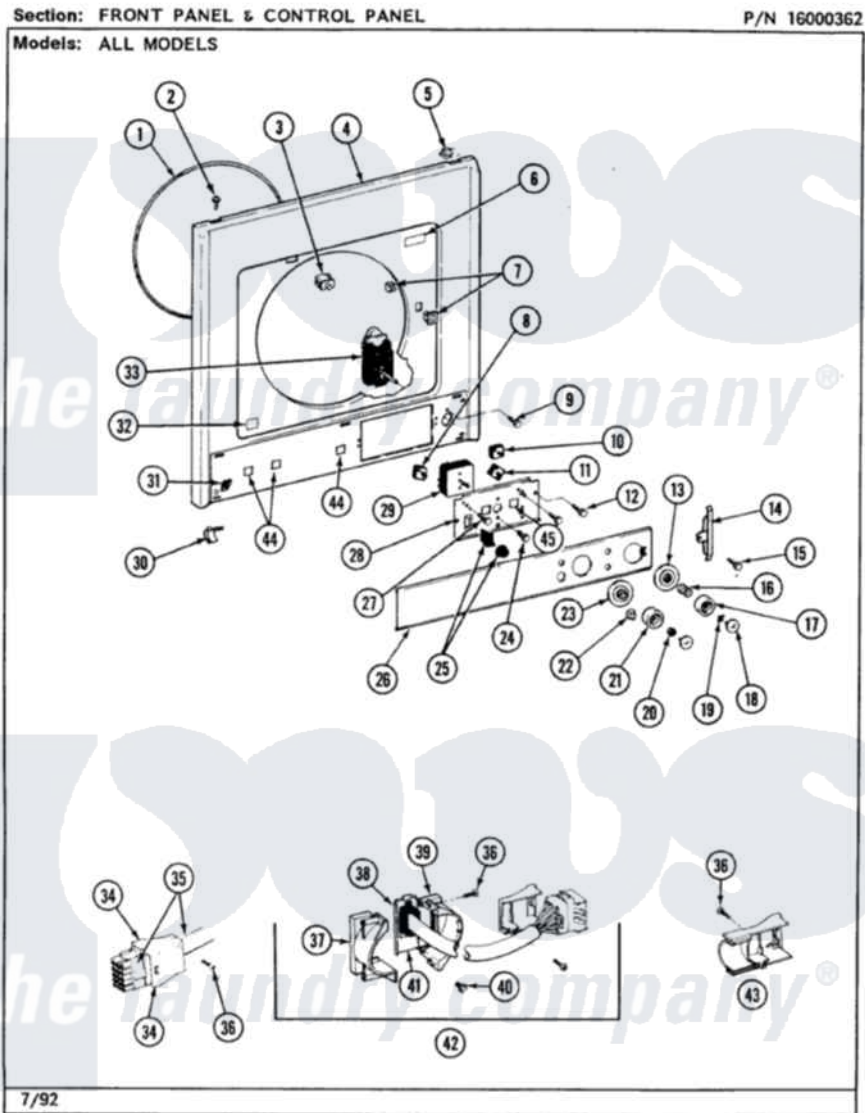

Maytag LSE7800AEE 08 - FRNT PNL & CNTRL
PNL(LSE7800ACE,ADE,AEE)

Maytag Residential Maytag LSE7800AEE Stacked Washer and Dryer Parts Parts Diagram 08 - FRNT PNL & CNTRL
PNL(LSE7800ACE,ADE,AEE)
Click on the part number to view part

| Item | Original Part Number | Replaced By | Status | Part Description |
|------|-------------------------|---------------------------|---------------|-----------------------------------------|
| 1 | 314286 | | | Seal For Front Panel |
| 2 | 212277 | | | Screw, No.8 X 1/2 Inch |
| 3 | Y305753 | W10169313 | | Switch-Dor |
| 4 | 315261 | | Not Available | FRONT PANEL (WHITE) |
| 5 | Y310376 | | | Clip, Door Switch Harness |
| 6 | Y313927 | | | INSTRUCTION LABEL |
| 7 | 306436 | | | Door Latch Kit-W |
| 8 | 308017 | | | Switch, Dryer Temperature |
| 9 | 213966 | 3400014 | | Screw |
| 10 | 207782 | | | Switch, Water Temperature |
| 11 | 207800 | | | Switch, Water Level |
| 12 | 211294 | 90767 | | Screw, 8A X 3/8 HeX Washer Head Tapping |
| 13 | 208085 | | | Timer, Dial |
| 14 | 315423 | | | End Cap, Control Panel |