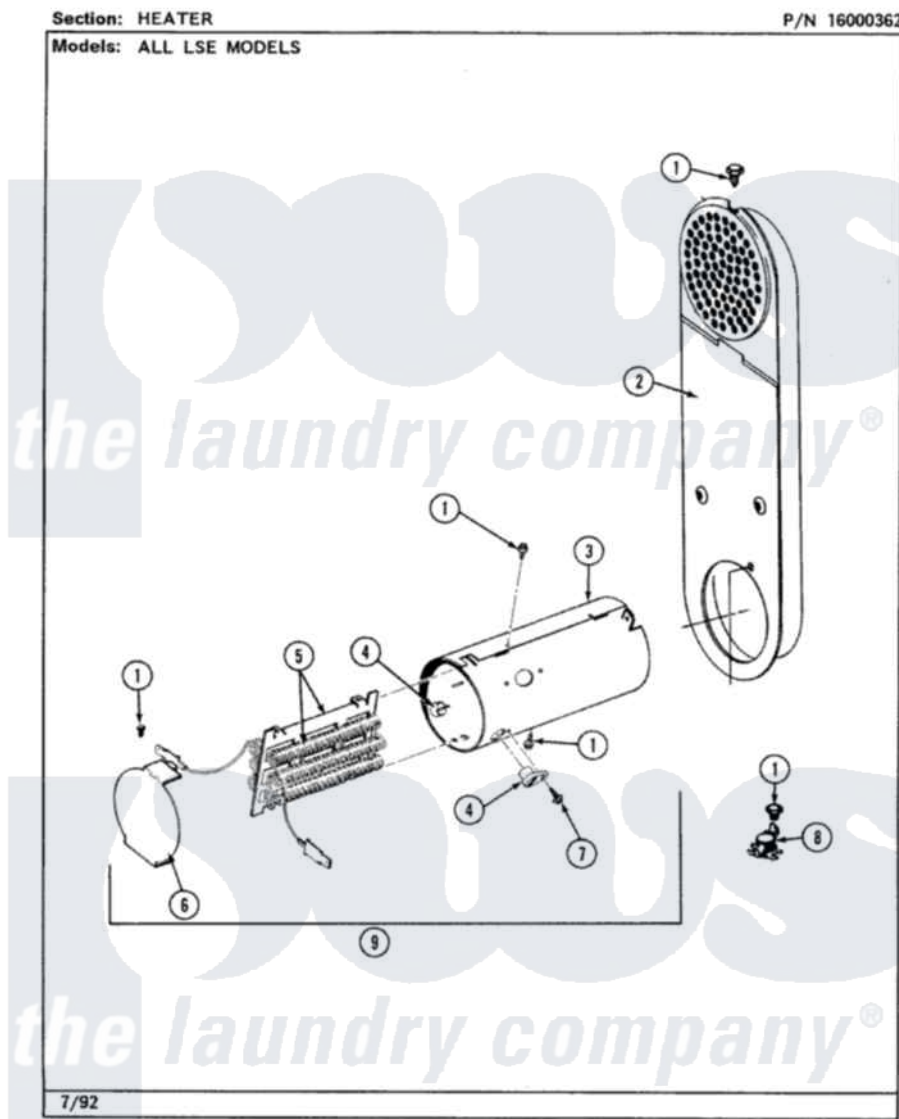

Maytag LSE7800AEE 10 - HEATER (LSE7800ACE,ADE,AEE)

16

Maytag [Residential Maytag LSE7800AEE Stacked Washer and Dryer Parts](#) Parts Diagram 10 - HEATER
(LSE7800ACE,ADE,AEE)

[Click on the part number to view part](#)

Item	Original Part Number	Replaced By	Status	Part Description
1	211294	90767		Screw, 8A X 3/8 HeX Washer Head Tapping
2	Y303362			Inlet Duct Assembly - DE
3	314995			Enclosure, Heater
4	314998			Insulator, Terminal
5	307188		Not Available	HEATER SUB-ASSEMBLY (208V)
6	315000	33002682		Screw, Coin Drop Mounting Brk.
7	314554		Not Available	SCREW
8	Y307173			Wire, Jumper