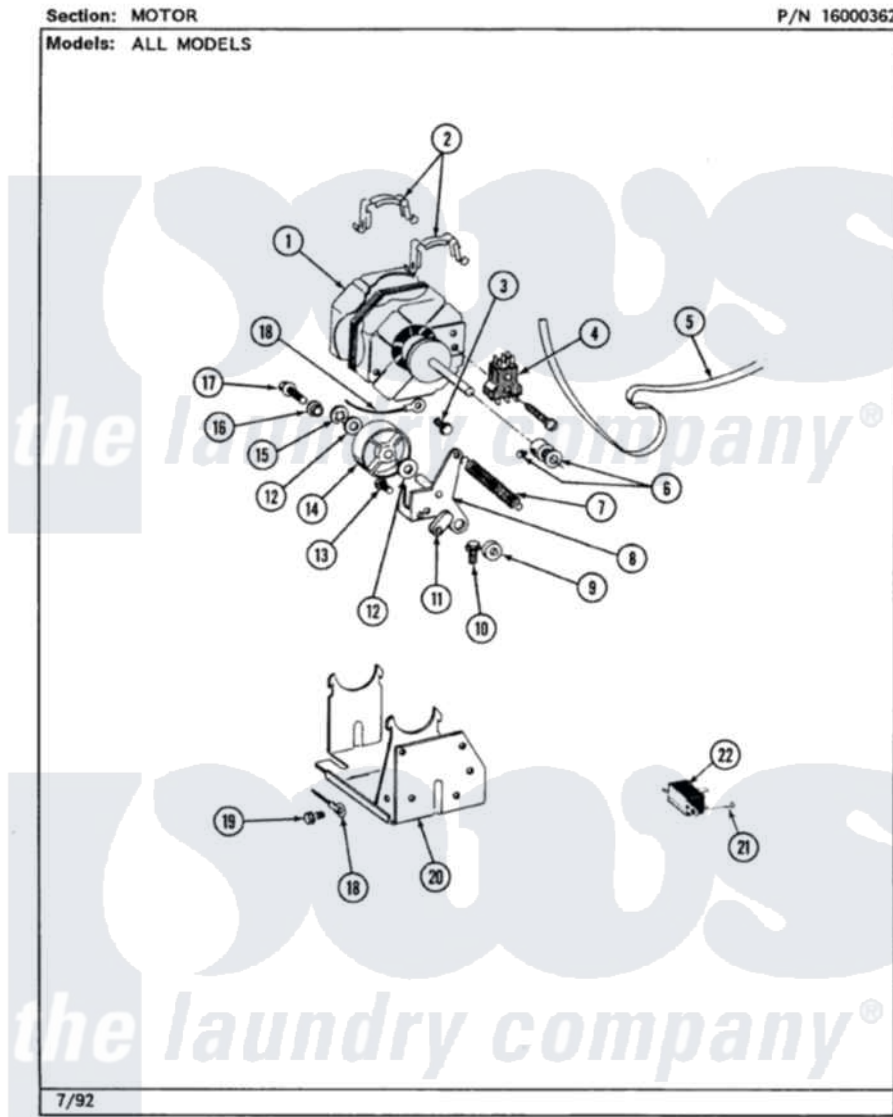

Maytag LSE7800AEE 13 - MOTOR (LSE7800ACE,ADE,AEE)

12

Maytag Residential Maytag LSE7800AEE Stacked Washer and Dryer Parts Parts Diagram 13 - MOTOR (LSE7800ACE,ADE,AEE)

[Click on the part number to view part](#)

Item	Original Part Number	Replaced By	Status	Part Description
1	306055	W10411000		Motor-Drve
2	Y015825			Clip, Motor To Motor Support
3	211294	90767		Screw, 8A X 3/8 HeX Washer Head Tapping
4	Y303877		Not Available	SWITCH, MOTOR EXTERNAL START No.303358-2, No.303358-4, 303358-7
"	306207		Not Available	(PROD. No.303358-8 & No.303358-9)
5	314774	Y312959		Poly "V" Belt For Tumbler
6	Y053241			Set Screw, Motor Pulley
"	306099			Motor Pulley With Set Screw
7	314473			Spring For Idler
8	Y303363	6-3033630		Idler Arm
9	314457			Spacer For Idler Arm
10	Y313561			Screw----NA
11	314456			Spacer

12	Y312527		Washer, Idler Shaft
13	Y312057	910624	Screw
14	Y303705	6-3037050	Pulley- ID
15	312958	354987	Ring, Retaining
16	Y312894	315772	Sleeve, Idler Arm
17	Y310842	8182296	Screw, Agitator
18	901220		Ground Wire
19	211294	90767	Screw, 8A X 3/8 HeX Washer Head Tapping
20	306054		Support, Motor
21	211168	W10139210	Screw, 8-18 X 5/16
22	305205	694419	Mini-Buzzer