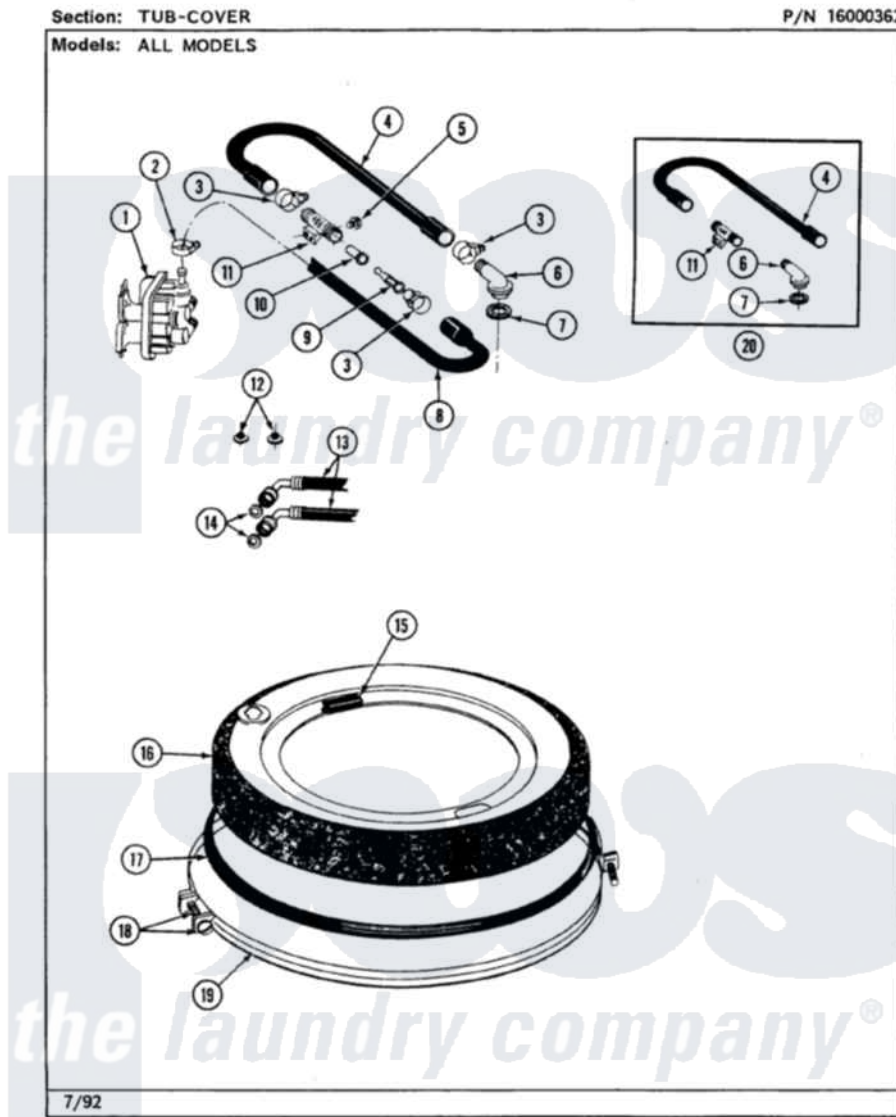

Maytag LSE7800AEE 16 - TUB (LSE7800ACE,ADE,AEE)

26

Maytag Residential Maytag LSE7800AEE Stacked Washer and Dryer Parts Parts Diagram 16 - TUB (LSE7800ACE,ADE,AEE)

[Click on the part number to view part](#)

Item	Original Part Number	Replaced By	Status	Part Description
1	205613			Water Valve
2	201575			Clamp, Hose
3	202515	596669		Clamp, Manifold
4	Y215234			Hose, Injector Fill
5	Y310632	1163839		Screw
6	215235			Tube, Injector
7	215233			Seal For Injector Tube
8	213013			Hose, Injector
9	213015			Nozzle, Injector
10	213016	216201		Nozzle
11	213057	22213057		Sleeve- In
12	200961	12001413		Strainer And Washer Kit
13	200672	76314		Hose, Inlet 6 Ft. Hose With Elbow
14	Y013783			Washer, Inlet Hose
15	215232			Bumper, Unbalance

16	207775		Tub Cover Assembly
17	211232		Seal, Tub Cover
18	205529		Nut And Bolt Kit For Tub Clam
19	200846		Clamp - Tub Cover
20	206531	W10276607	Hose