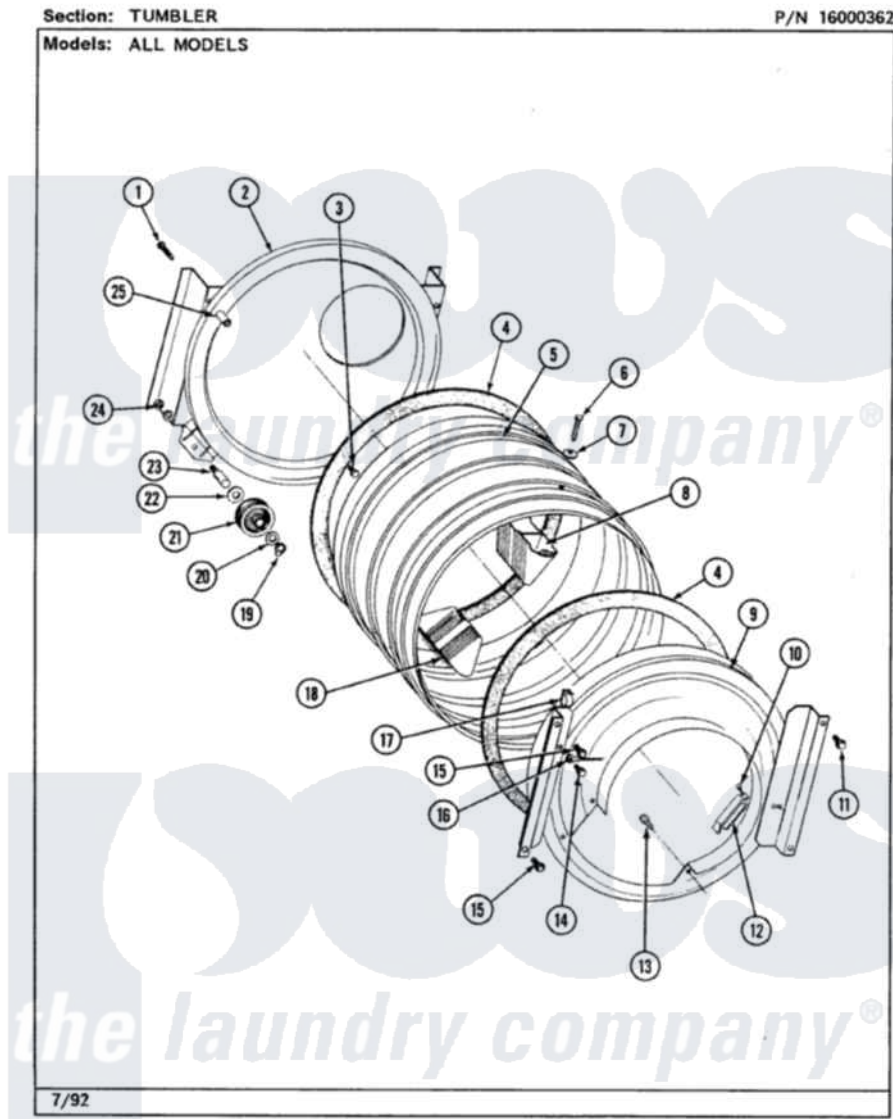

Maytag LSE7800AEE 17 - TUMBLER (LSE7800ACE,ADE,AEE)

10

Maytag Residential Maytag LSE7800AEE Stacked Washer and Dryer Parts Parts Diagram 17 - TUMBLER (LSE7800ACE,ADE,AEE)

[Click on the part number to view part](#)

Item	Original Part Number	Replaced By	Status	Part Description
1	313764		Not Available	SCREW
2	Y306660	33001106		Back, Tumbler
3	211294	90767		Screw, 8A X 3/8 HeX Washer Head Tapping
4	314820			Seal, Tumbler
5	Y306664	33001177		Tumbler
6	Y310759			Screw, Tumbler Baffles
7	314158			Washer, Baffle To Tumbler
8	314807		Not Available	TUMBLER BAFFLE - TALL
9	206670		Not Available	INLET SCREEN
10	210720			Rivet, Bearing To Tumbler Frnt
11	Y313561			Screw---NA
12	306508			Tumbler Bearing Kit ---W
13	Y314110	33002917		Screw, No.10-16
14	211294	90767		Screw, 8A X 3/8 HeX Washer Head Tapping

15	310362	Not Available	SCREW-TUMBER FRONT TO CABINET
16	901220		Ground Wire
17	Y310376		Clip, Door Switch Harness
18	314806	Not Available	TUMBLER BAFFLE - SHORT
19	410233	9703438	Ring-Retrn
20	312535		Washer, Vault Mounting Brk.
21	Y303373	12001541	Drum Roller/Washer Assembly--W
22	Y313347	312535	Washer, Vault Mounting Brk.
23	Y312948	6-3129480	Shaft- Tumbler
24	312538	33001443	Nut, Hex
25	313915	31-3915	Tech Sheet