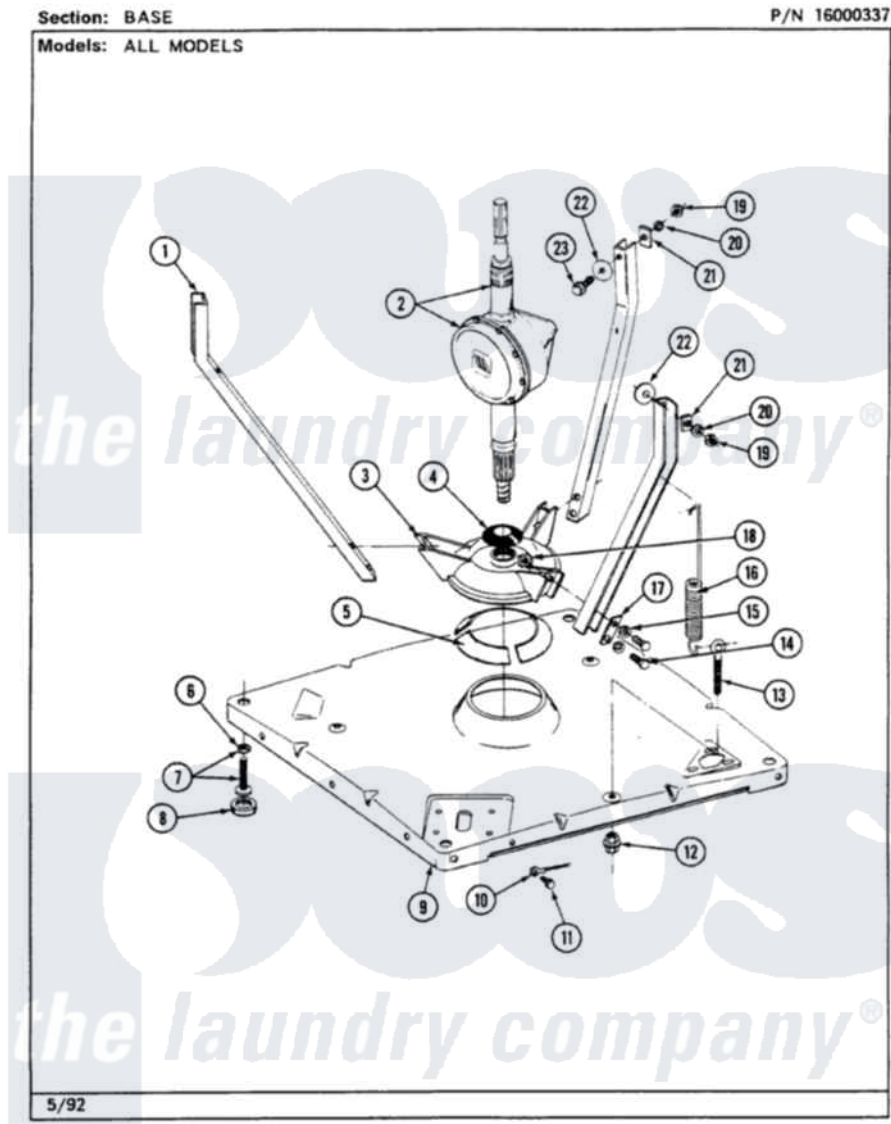

Maytag LSE7800AEW 01 - BASE (LSE7800AEL,AEW)

34

Maytag Residential Maytag LSE7800AEW Stacked Washer and Dryer Parts Parts Diagram 01 - BASE (LSE7800AEL,AEW)

Click on the part number to view part

Item	Original Part Number	Replaced By	Status	Part Description
1	213053			Brace, Tub Part Not Used
2	206707	6-2097750		Trans Dee
3	203725			Damper W/Bolt And Clip
4	211028	22001586		Deflector, Water
5	203956			Damper Pad Kit
6	210385			Lock Nut For Adjustable Leg
7	Y302699	22003428		Leg, Adjustable
8	210684			Foot, Adjustable Leg
9	203274			Base With Damper Pads
10	204807			Ground Wire, Supp. Plite To Top Cover
11	210186	3370225		Screw
12	211949			Nut, Adjustment Eyebolt
13	213120	216416		Bolt, Eye/Centering Spring
14	Y015627			Screw- Hex
15	911852	486009		Lockwasher

16	213054		Centering Spring - 3 Used
17	213073		Washer, Double Brace
18	Y052785		Nut, Brace To Damper
19	Y052734		Nut, Carrage Bolts And Bracket
20	Y054867		Washer, Lock
21	212979	Not Available	WASHER, TUB BRACE
22	211100		Washer, Outer Tub
23	200744	W10175939	Bolt
"	205254	W10175938	Bolt