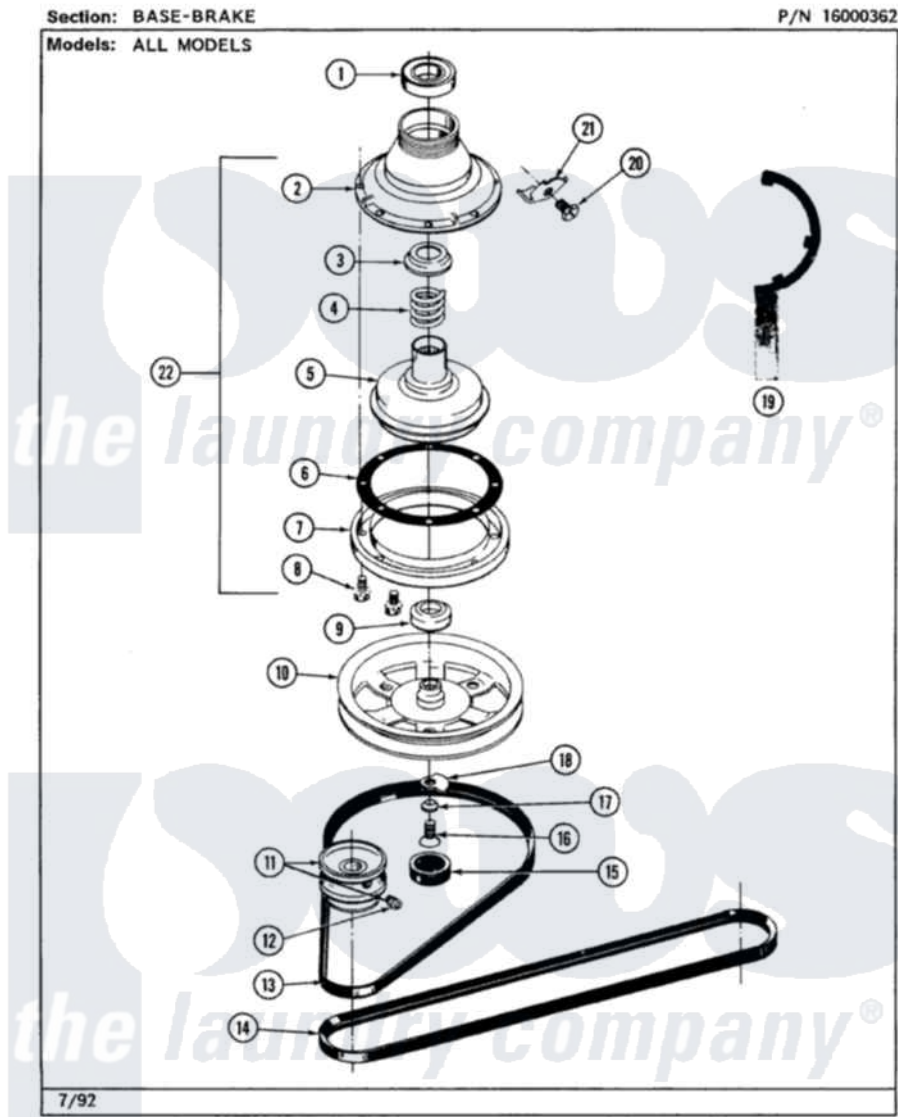

# Maytag LSE7800AEW 02 - BASE-BRAKE (LSE7800AEL,AEW)

34

Maytag Residential Maytag LSE7800AEW Stacked Washer and Dryer Parts Parts Diagram 02 - BASE-BRAKE (LSE7800AEL,AEW)

[Click on the part number to view part](#)

Item	Original Part Number	Replaced By	Status	Part Description
1	Y200720	<a href="#">22003441</a>		Bearing, Rear
2	211045	<a href="#">6-2011900</a>		Brake Asse
3	211039	<a href="#">6-2011900</a>		Brake Asse
4	211041	<a href="#">6-2011900</a>		Brake Asse
5	201126	<a href="#">6-2011900</a>		Brake Asse
6	211042	<a href="#">6-2011900</a>		Brake Asse
7	211043	<a href="#">6-2011900</a>		Brake Asse
8	211000			SCREW, BRAKE DRUM (HEX HEAD)
9	<a href="#">200835</a>			Bearing, Brake Rotor
10	211059	<a href="#">6-2301530</a>		Pulley
11	200816	<a href="#">6-2008160</a>		Pulley- MO
12	<a href="#">Y053241</a>			Set Screw, Motor Pulley
13	<a href="#">211125</a>			V Belt, Drive Pulley
14	<a href="#">211124</a>			Part Not Used
15	211038		Not Available	CAP, OIL RETAINER

16	211375	<a href="#">681582</a>	Screw
17	211090	<a href="#">22003555</a>	Washer, Stop Lug
18	<a href="#">211089</a>		Lug, Stop Pulley
19	Y038315	<a href="#">038315</a>	Tool
20	<a href="#">213326</a>		Bolt, Sems Retaining Clip
21	<a href="#">213325</a>		Clip, Retaining
22	201190	<a href="#">6-2011900</a>	Brake Asse