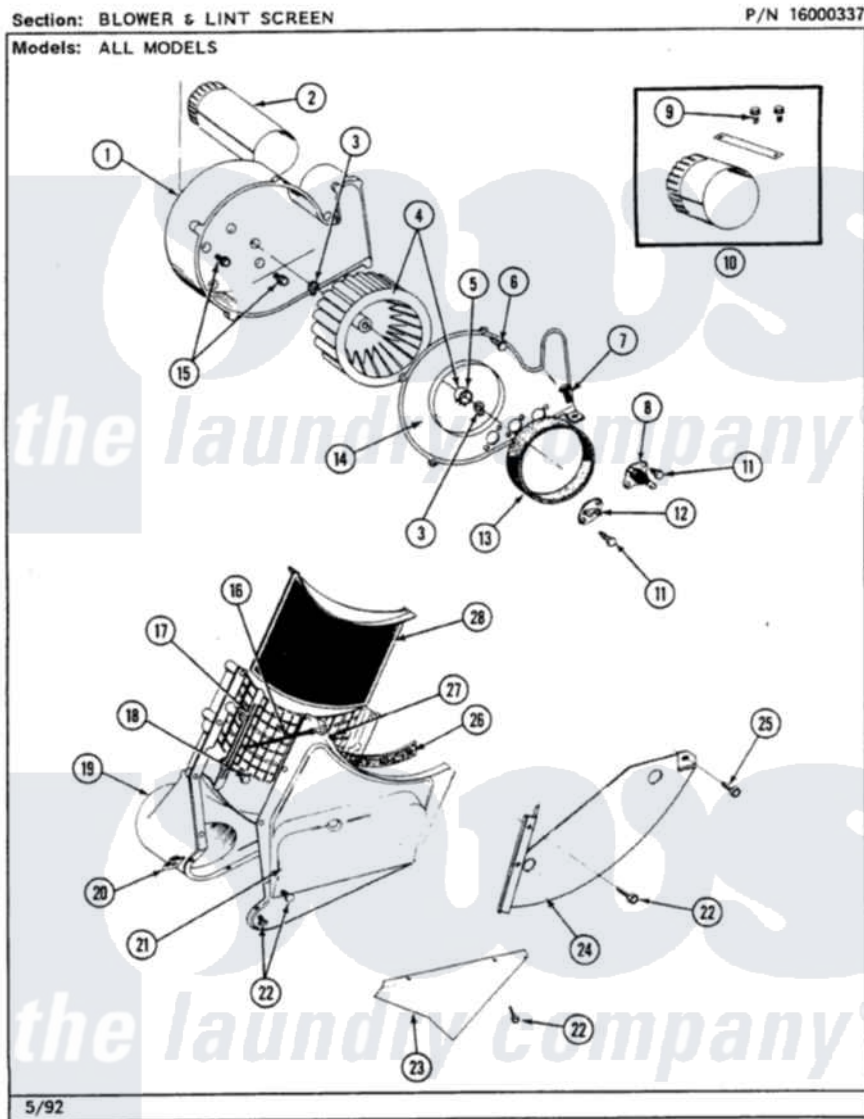

# Maytag LSE7800AEW 03 - BLOWER & LINT SCREEN (LSE7800AEL,AEW)

16

Maytag Residential Maytag LSE7800AEW Stacked Washer and Dryer Parts Parts Diagram 03 - BLOWER & LINT SCREEN (LSE7800AEL,AEW)  
Click on the part number to view part

Item	Original Part Number	Replaced By	Status	Part Description
1	<a href="#">Y312893</a>			Housing, Blower
2	<a href="#">306637</a>			Exhaust Duct Assembly
3	410233	<a href="#">9703438</a>		Ring-Retr
4	<a href="#">Y303836</a>			Blower Wheel Assembly And Clamp
5	<a href="#">312967</a>			Clamp, Blower Housing
6	Y312961	<a href="#">W10116751</a>		Screw
7	<a href="#">Y313561</a>			Screw---NA
8	<a href="#">Y308037</a>			Thermostat
9	Y310632	<a href="#">1163839</a>		Screw
10	306643	<a href="#">8544761A</a>		Exten-Exht
11	211294	<a href="#">90767</a>		Screw, 8A X 3/8 HeX Washer Head Tapping
12	<a href="#">306604</a>			Cut-Off, Thermal Part Not Used
13	<a href="#">Y312901</a>			Seal, Housing Cover
14	<a href="#">314846</a>			Cover, Blower Housing

15	Y310632	<a href="#">1163839</a>	Screw
16	<a href="#">901220</a>		Ground Wire
17	<a href="#">Y313795</a>		Guide For Lint Screen
18	Y312961	<a href="#">W10116751</a>	Screw
19	<a href="#">314801</a>		Outlet Duct And Grid
20	315274	<a href="#">488660</a>	Nut, Speed
21	<a href="#">314485</a>		Outlet Duct And Grid
22	Y312961	<a href="#">W10116751</a>	Screw
23	<a href="#">315239</a>		Shield For Outlet Duct
24	<a href="#">315238</a>		Shield
25	<a href="#">310207</a>		Screw, No.6 X 1/4 Inch
26	<a href="#">Y313796</a>		Lint Seal
27	<a href="#">310557</a>		Washer
"	Y312961	<a href="#">W10116751</a>	Screw
28	Y306666	<a href="#">33001003</a>	Screen, Lint