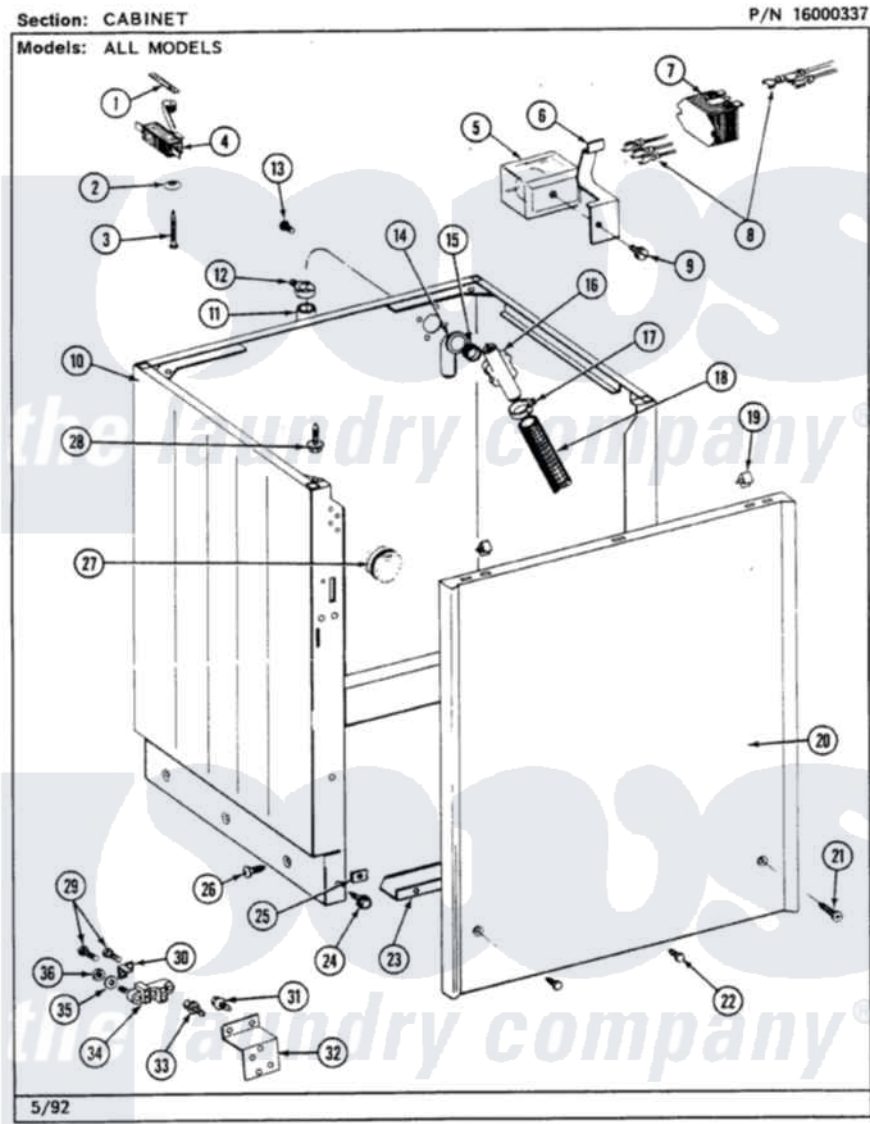

# Maytag LSE7800AEW 04 - CABINET (LSE7800AEL,AEW)

24

Maytag Residential Maytag LSE7800AEW Stacked Washer and Dryer Parts Parts Diagram 04 - CABINET (LSE7800AEL,AEW)

[Click on the part number to view part](#)

Item	Original Part Number	Replaced By	Status	Part Description
1	<a href="#">210866</a>			Nut, Twin Speed
2	<a href="#">211500</a>			Washer, Bracket To Top Cover
3	<a href="#">213501</a>			Screw, No.6-20 X 1-1/8 Inch
4	<a href="#">202476</a>			Unbalance Switch
5	<a href="#">207797</a>			Relay
6	<a href="#">215273</a>			Clip, Spring Relay
7	207834	<a href="#">8566493</a>		Power Relay
8	<a href="#">208213</a>			Wire Harness
9	212949	<a href="#">22001866</a>		Screw, Relay
10	207207		Not Available	CABINET WHT
11	<a href="#">216017</a>			Hose, Drain
12	200908	<a href="#">285655</a>		Clamp, Hose
13	<a href="#">Y014874</a>			Screw, Idler Arm And Sleeve
14	Y216016	<a href="#">W10116738</a>		Elbow
15	<a href="#">214765</a>			Gasket, Siphon Break
16	<a href="#">206638</a>			Siphon Break

17	202574	<a href="#">3367052</a>	Clamp, Hose
18	215365	<a href="#">22001448</a>	Hose, Pump
19	<a href="#">215711</a>		Fastener, Spring
20	<a href="#">207205</a>		Panel, Front
21	213123	<a href="#">22001496</a>	Front Panel Fastener And Screw
22	211294	<a href="#">90767</a>	Screw, 8A X 3/8 HeX Washer Head Tapping
23	<a href="#">213846</a>		Guard, Belt
24	213122	<a href="#">27001200</a>	Screw
25	213280	<a href="#">204439</a>	Screw And Fstner Assembly
26	<a href="#">213007</a>		Xfor Cabinet See Cabinet, Back
27	207787	<a href="#">12002304</a>	Switch-WL
28	<a href="#">214354</a>		Screw, Top Cover To Cabnt.
29	Y312209	<a href="#">W10001200</a>	Screw
30	<a href="#">Y312184</a>		Strap, Grounding
31	Y310632	<a href="#">1163839</a>	Screw
32	<a href="#">Y312904</a>		Bracket, Terminal Block
33	<a href="#">Y313561</a>		Screw----NA
34	<a href="#">400008</a>		Block, Terminal
35	<a href="#">Y311270</a>		Washer, Terminal Block
36	311484	<a href="#">112432</a>	Nut