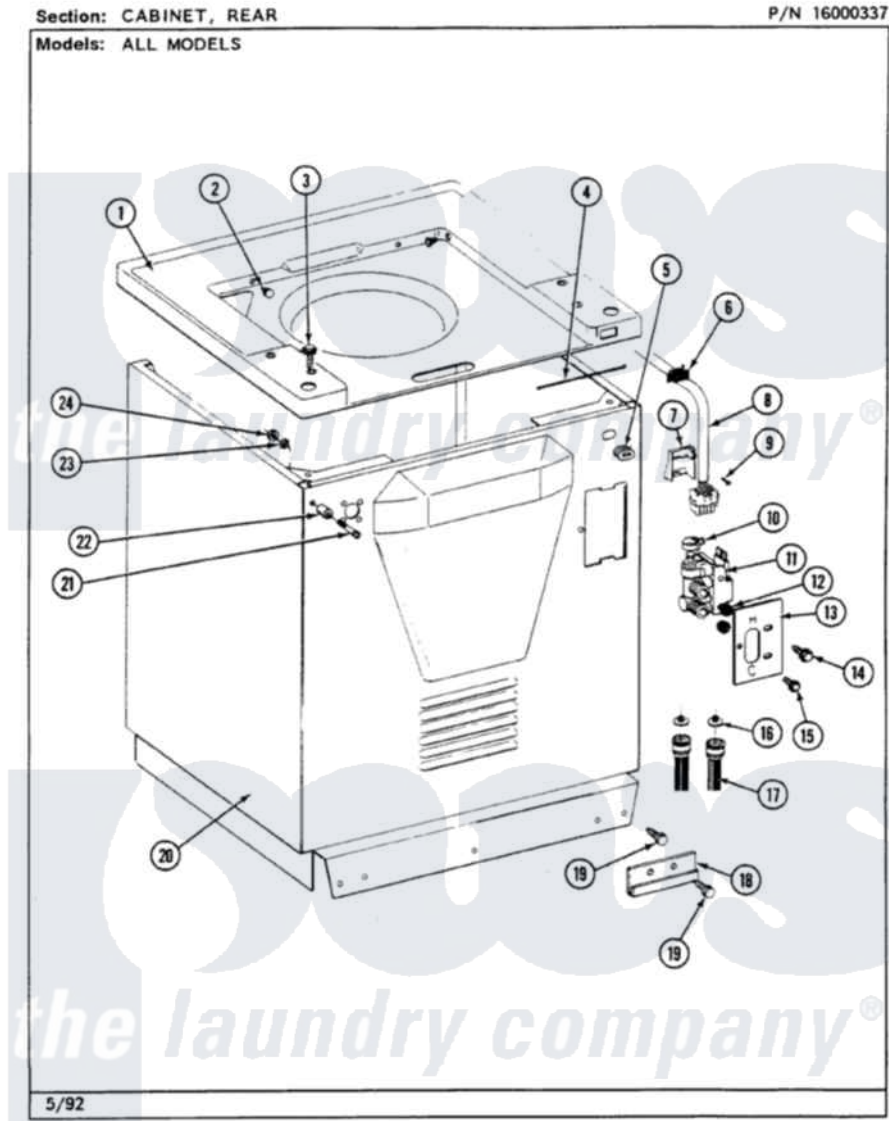

Maytag LSE7800AEW 06 - CABINET-REAR (LSE7800AEL,AEW)

26

Maytag Residential Maytag LSE7800AEW Stacked Washer and Dryer Parts Parts Diagram 06 - CABINET-REAR (LSE7800AEL,AEW)

Click on the part number to view part

Item	Original Part Number	Replaced By	Status	Part Description
1	207579		Not Available	TOP COVER (WHITE)
2	215247		Not Available	BUMPER FOR LID
3	214354			Screw, Top Cover To Cabnt.
4	215274		Not Available	TOP COVER RESTRAINT
5	215950			(UPPER CABINET)
6	215948		Not Available	GROMMET
7	Y216003			Stain Relief W/Extension
8	207784		Not Available	WIRE HARNESS
"	208213			Wire Harness
9	215953		Not Available	SCREW
10	201575			Clamp, Hose
11	205613			Water Valve
12	214337	96160		Screen
13	215264	22002371		Bracket
14	Y313561			Screw----NA
15	212276	W10116760		Screw

16	200961	12001413	Strainer And Washer Kit
17	200672	76314	Hose, Inlet 6 Ft. Hose With Elbow
18	215278		Not Available GLIDE FOR WASHER
19	213121	3400111	Screw, 12-14 X 5/8
20	207207		Not Available CABINET WHT
21	215277	67006908	Screw, Ice Rack
22	215276	Y215513	Standoff, Circuit Board
23	310557		Washer
24	Y052659	Y052655	Hex Nut, No.8-32