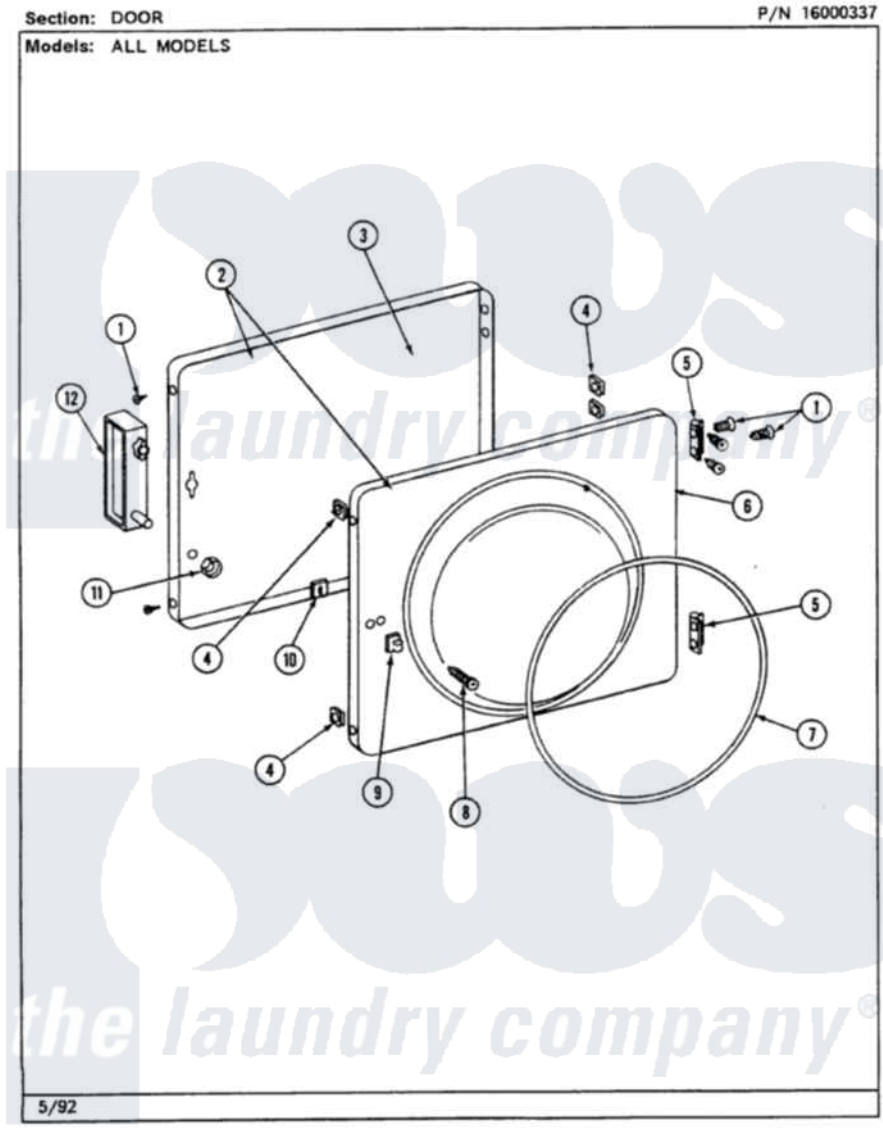

Maytag LSE7800AEW 07 - DOOR (LSE7800AEL,AEW)

10

Maytag Residential Maytag LSE7800AEW Stacked Washer and Dryer Parts Parts Diagram 07 - DOOR (LSE7800AEL,AEW)

[Click on the part number to view part](#)

Item	Original Part Number	Replaced By	Status	Part Description
1	Y314062			Screw, Door Hinge And Panel
2	306669		Not Available	DOOR, S1000
3	314475			Panel, Outer Door
4	Y313910			Clip, Door Liner To Outer Panel
5	Y304577	33001230		Hinge, Door
6	Y306667	33001002		Door, Inner
7	314077			Door Seal
8	312960	489355		Screw, 8 X 1/2
9	306436			Door Latch Kit--W
10	Y313911			Door Strike Retainer
11	214872			Palnut, End Cap Note: Nut, Lamp Holder
12	314476		Not Available	HANDLE,DOOR