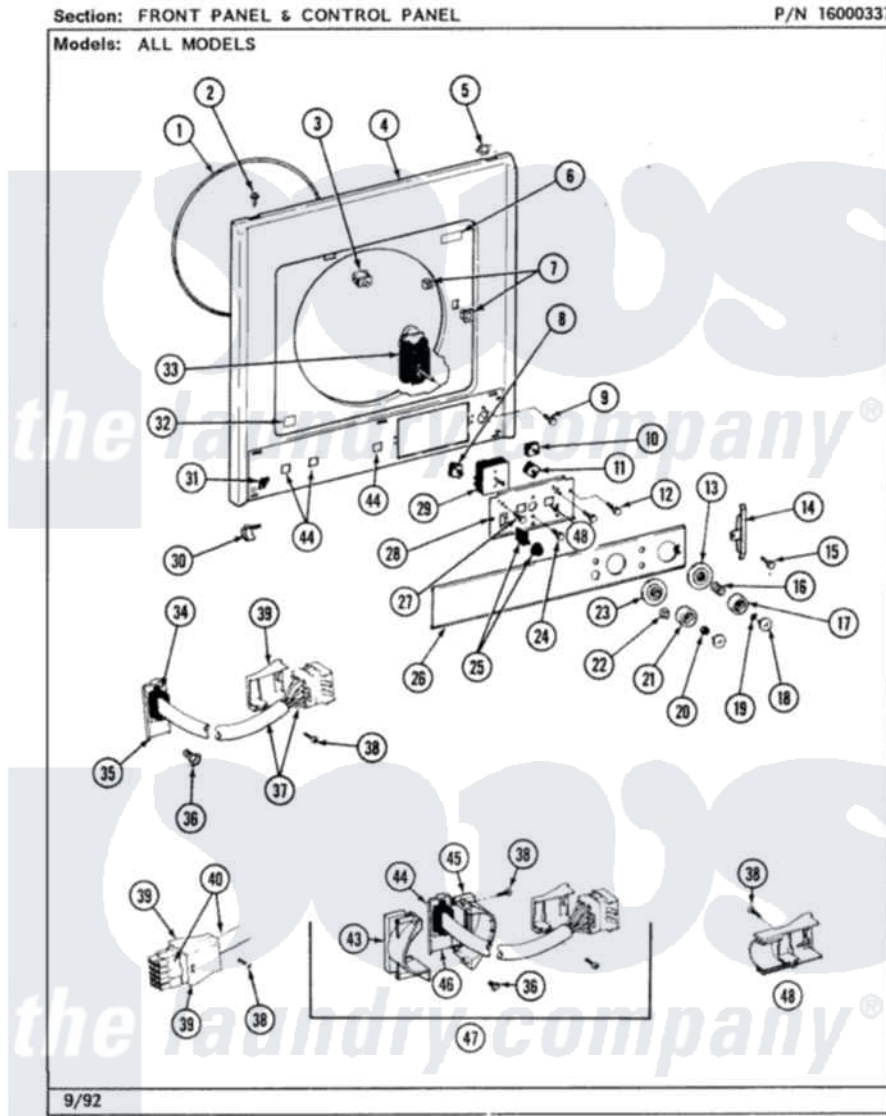

Maytag LSE7800AEW 08 - FRONT (LSE7800AEL,AEW)

Maytag [Residential Maytag LSE7800AEW Stacked Washer and Dryer Parts](#) Parts Diagram 08 - FRONT (LSE7800AEL,AEW)

[Click on the part number to view part](#)

Item	Original Part Number	Replaced By	Status	Part Description
1	308055			Cabinet
2	315261		Not Available	FRONT PANEL (WHITE)
3	314475			Panel, Outer Door
4	314476		Not Available	HANDLE, DOOR
5	308038		Not Available	CONTROL PANEL
6	215251		Not Available	LID-WHITE
7	207579		Not Available	TOP COVER (WHITE)
8	206667			Handle With Nuts
9	207205			Panel, Front
10	207207		Not Available	CABINET WHT
11	Y306110			Stand, Dryer
12	215245		Not Available	BRIDGE FOR TOP COVER NA
13	306072		Not Available	ACCESS PANEL-WHITE
14	Y304577	33001230		Hinge, Door