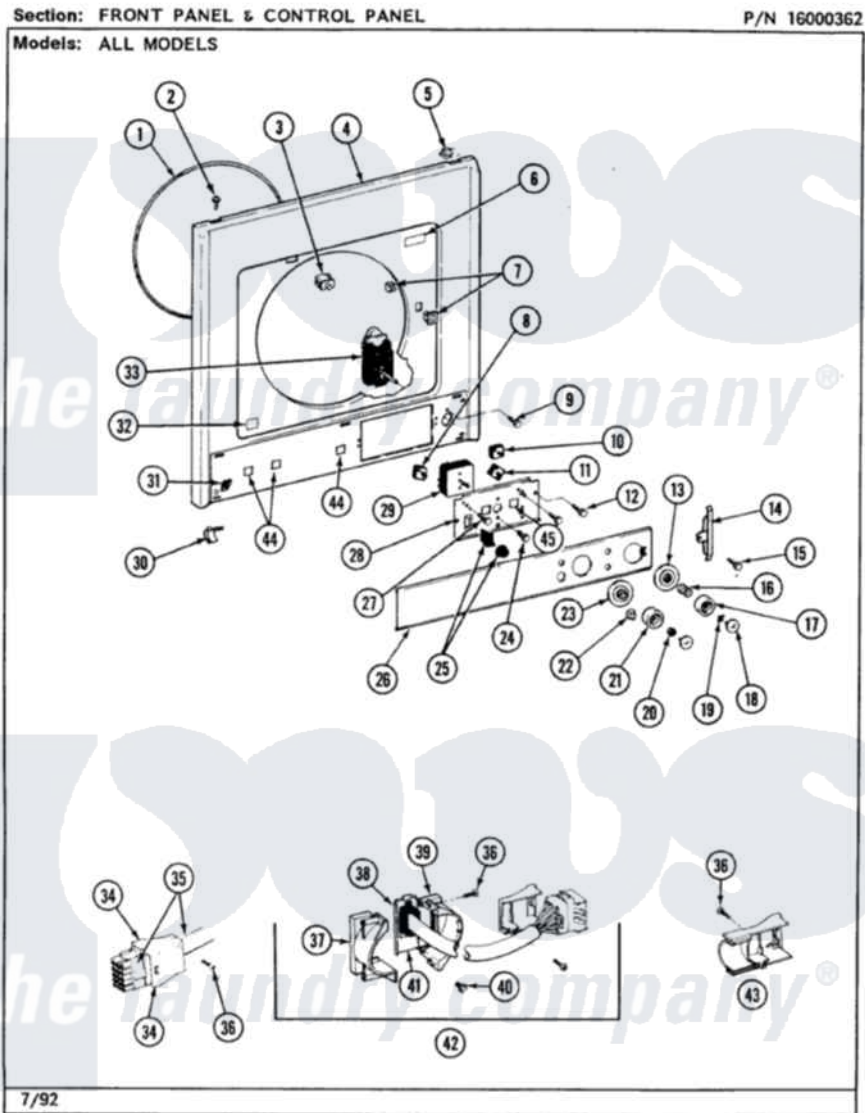

Maytag LSE7800AEW 09 - FRONT PANEL & CNTRL PNL
(LSE7800AEL,AEW)

Maytag Residential Maytag LSE7800AEW Stacked Washer and Dryer Parts Parts Diagram 09 - FRONT PANEL & CNTRL PNL (LSE7800AEL,AEW)
Click on the part number to view part

Item	Original Part Number	Replaced By	Status	Part Description
1	314286			Seal For Front Panel
2	212277			Screw, No.8 X 1/2 Inch
3	Y305753	W10169313		Switch-Dor
4	315261		Not Available	FRONT PANEL (WHITE)
5	Y310376			Clip, Door Switch Harness
6	Y313927			INSTRUCTION LABEL
7	306436			Door Latch Kit-W
8	308017			Switch, Dryer Temperature
9	213966	3400014		Screw
10	207782			Switch, Water Temperature
11	207800			Switch, Water Level
12	211294	90767		Screw, 8A X 3/8 HeX Washer Head Tapping
13	207794		Not Available	TIMER DIAL - WASHER
14	315267		Not Available	END CAP,CONTROL PANEL

14	310207	Not Available	(BLK)
15	211000		SCREW, BRAKE DRUM (HEX HEAD)
16	211065		Spring, Index Wheel
17	215828		Knob, Timer
18	215821	Not Available	CAP, KNOB
19	211605		Bezel, Timer Dial
20	312273		Nut, Control Knob
21	315041		Knob, Timer
22	308035	Not Available	KNOB, ROTARY
23	308032		Timer Dial
24	315317	488234	Screw 8-32 X 1/4
25	Y308025		Switch, Push To Start
26	308038	Not Available	CONTROL PANEL
27	215952		Screw
28	315237		Bracket For Switch And Timer
29	Y308022		Timer
"	Y308252		Timer
30	314482		Fastener, Spring
31	314748	488660	Nut, Speed
32	314486	Not Available	LABEL
33	207783		Timer
34	215948	Not Available	GROMMET
35	315260	Not Available	BRACKET FOR GROMMET
36	211168	W10139210	Screw, 8-18 X 5/16
37	207945		Wire Harness Upper
"	308338	308643	Kit- Harness
38	215953	Not Available	SCREW
39	215960	Not Available	STRAIN RELIEF
40	208213		Wire Harness
41	315286		Bumper Large
42	315287		Bumper Small
46	216008	Not Available	BRACKET GROMMET
49	315287		Bumper Small