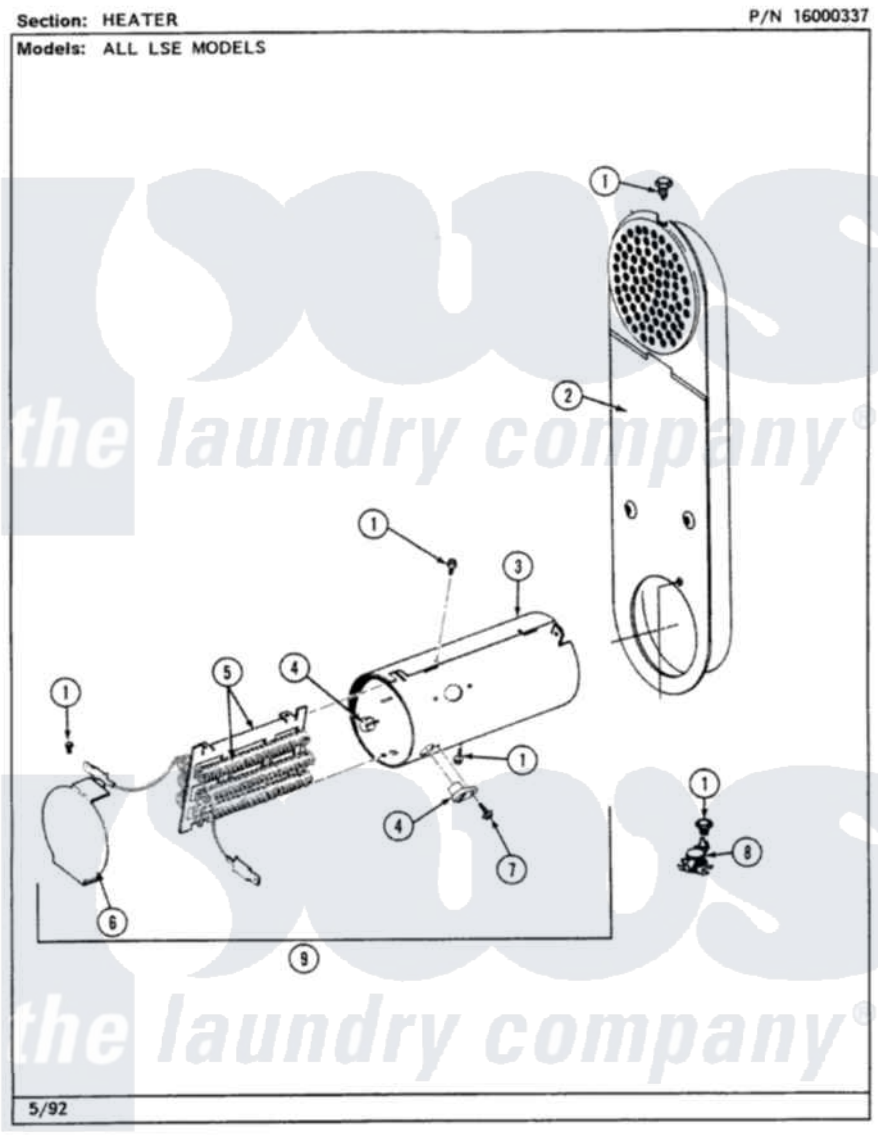

Maytag LSE7800AEW 10 - HEATER (LSE7800AEL,AEW)

18

Maytag Residential Maytag LSE7800AEW Stacked Washer and Dryer Parts Parts Diagram 10 - HEATER (LSE7800AEL,AEW)

[Click on the part number to view part](#)

Item	Original Part Number	Replaced By	Status	Part Description
1	211294	90767		Screw, 8A X 3/8 HeX Washer Head Tapping
2	Y303362			Inlet Duct Assembly - DE
3	314995			Enclosure, Heater
4	314998			Insulator, Terminal
5	307188		Not Available	HEATER SUB-ASSEMBLY (208V)
6	315000	33002682		Screw, Coin Drop Mounting Brk.
7	314554		Not Available	SCREW
8	303396			Thermostat, Hi-Limit
9	307182			Heater Assembly