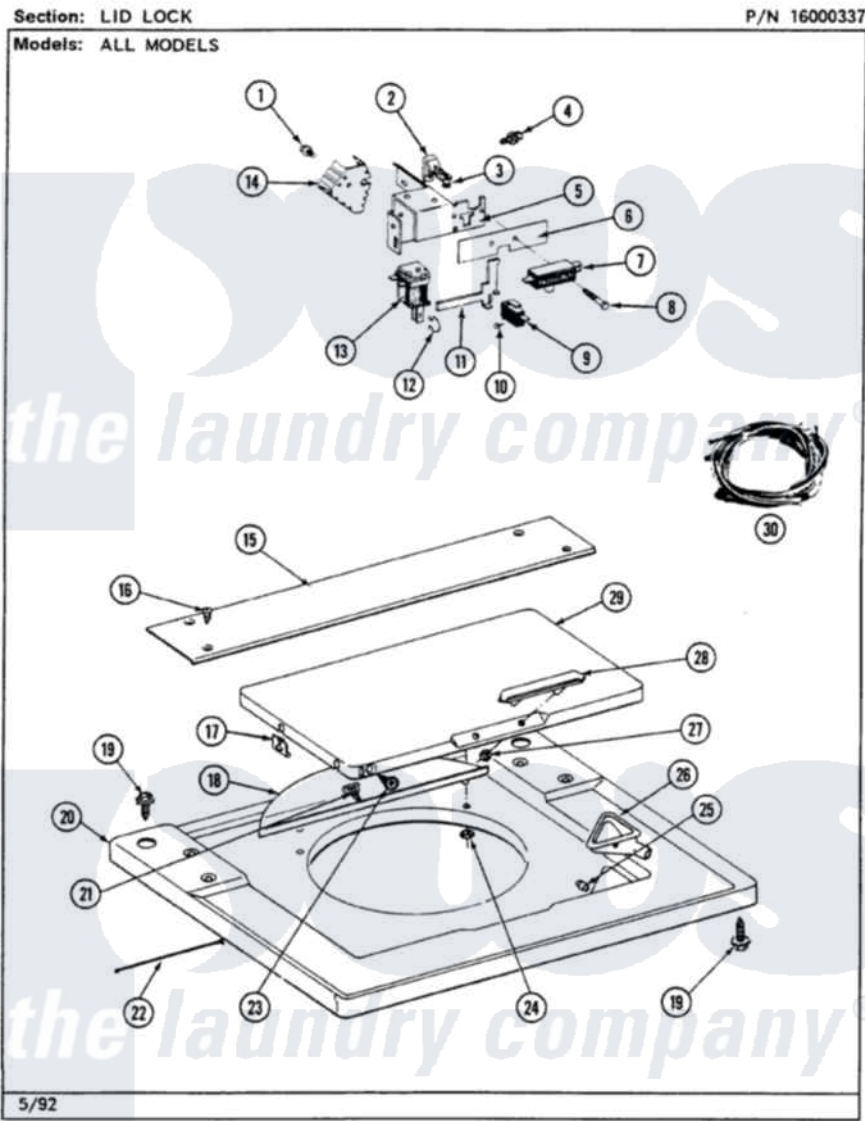

Maytag LSE7800AEW 11 - LID LOCK (LSE7800AEL,AEW)

22

Maytag Residential Maytag LSE7800AEW Stacked Washer and Dryer Parts Parts Diagram 11 - LID LOCK (LSE7800AEL,AEW)

[Click on the part number to view part](#)

Item	Original Part Number	Replaced By	Status	Part Description
1	810146		Not Available	SCREW
2	215378		Not Available	LID SWITCH LEVER
3	213648	98165		Screw
4	211000			SCREW, BRAKE DRUM (HEX HEAD)
5	215379		Not Available	BRACKET, LID SWITCH/LATCH
6	215270			Moisture Barrier
7	205415	279347		Switch-Lid
8	215943		Not Available	MOISTURE BARRIER
"	215381		Not Available	SCREW
9	207780			Switch, Lid Latch Assembly
10	912012	3400409		Screw
11	215268		Not Available	LID LATCH LEVER
12	215938		Not Available	SPRING FOR SOLENOID
13	207781		Not Available	SOLENOID, LID LATCH ASSY

14	215966		Heat Sink---NA
15	215245	Not Available	BRIDGE FOR TOP COVER NA
16	314664	212277	Screw, No.8 X 1/2 Inch
17	215253		Key Hole Glide
18	215246	Not Available	SPLASH SHIELD
19	214354		Screw, Top Cover To Cabnt.
20	207579	Not Available	TOP COVER (WHITE)
21	215254	Not Available	LATCH HOOK
22	215274	Not Available	TOP COVER RESTRAINT
23	910182	25-7809	Screw, No.6-20 1/2 Flthd Torx
"	211500		Washer, Bracket To Top Cover
24	215249		Palnut-Retainer
25	215247	Not Available	BUMPER FOR LID
26	215374	Not Available	GASKET FOR BLEACH CUP
"	215579	215580	Cup, Bleach
27	215551		Palnut
28	215550		Stud For Lid Handle
"	206667		Handle With Nuts
29	215251	Not Available	LID-WHITE
30	208213		Wire Harness