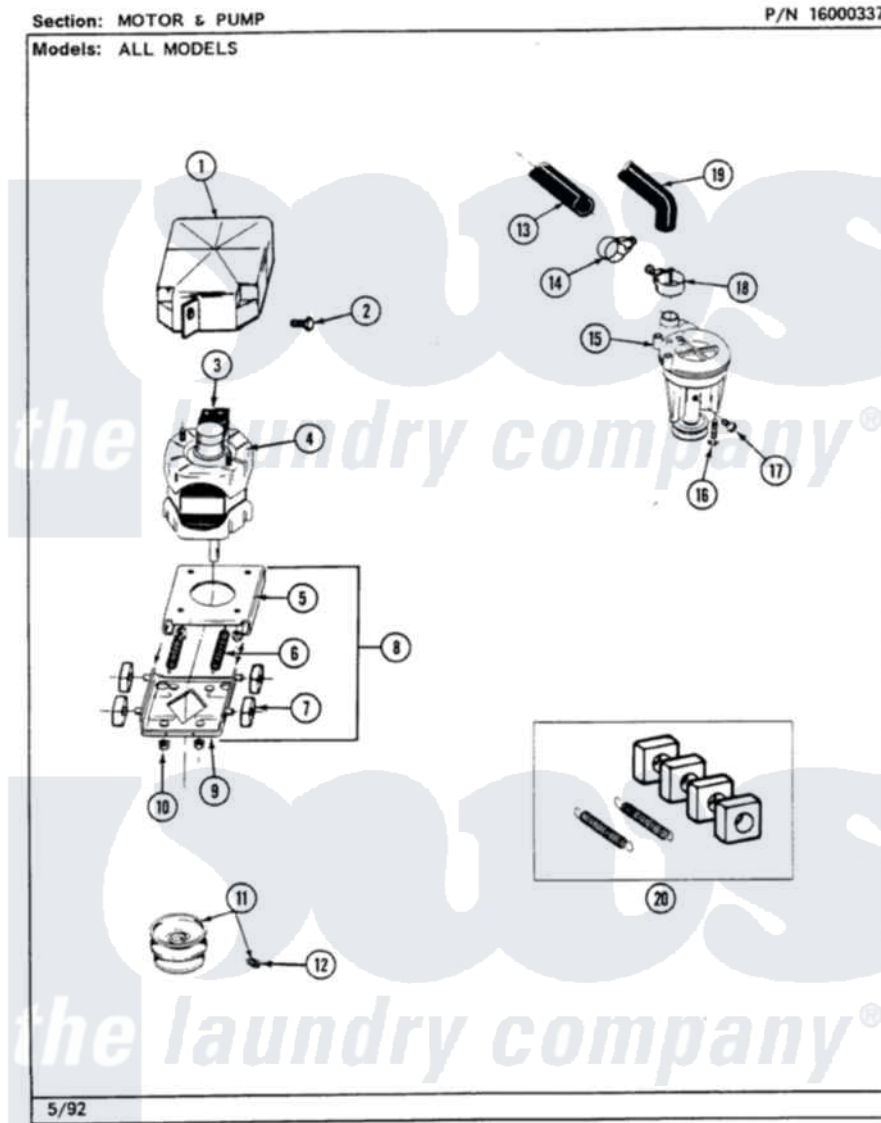

# Maytag LSE7800AEW 12 - MOTOR & PUMP (LSE7800AEL,AEW)

38

Maytag Residential Maytag LSE7800AEW Stacked Washer and Dryer Parts Parts Diagram 12 - MOTOR & PUMP (LSE7800AEL,AEW)

[Click on the part number to view part](#)

Item	Original Part Number	Replaced By	Status	Part Description
1	<a href="#">215098</a>			Shield, Motor
2	213121	<a href="#">3400111</a>		Screw, 12-14 X 5/8
3	205133		Not Available	(PROD. IDNo. 2-1664-8 & 2-5463)
"	205132		Not Available	SWITCH, MOTOR EXTERNAL START No.201664-14,205463-4 & 201800-4
"	206505		Not Available	PROD. No.201664-15, & No.205463-3.
4	201805	<a href="#">12002351</a>		Motor-Drve
5	<a href="#">214956</a>			Motor Mount Assembly
6	<a href="#">202718</a>			Springs, Tension
7	204998	<a href="#">205000</a>		Roller And Spring Kit 4+Spr
8	<a href="#">205999</a>			Motor Mount Assembly
9	<a href="#">205908</a>			Motor Mount Assembly
10	Y311426	<a href="#">3400029</a>		Nut, Adapter Plate
11	200816	<a href="#">6-2008160</a>		Pulley- MO

12	<a href="#">Y053241</a>		Set Screw, Motor Pulley
13	215365	<a href="#">22001448</a>	Hose, Pump
14	200461	<a href="#">285655</a>	Clamp, Hose
15	202203	<a href="#">6-2022030</a>	Pump As Pa
16	<a href="#">211880</a>		Screw, HeX Head No.10 X 1/2 Inc
17	Y015408	<a href="#">22003235</a>	Screw, Bearing Insert
18	202574	<a href="#">3367052</a>	Clamp, Hose
19	<a href="#">213045</a>		Hose, Outer Tub Part Not Used
20	<a href="#">205000</a>		Roller And Spring Kit 4+Spr