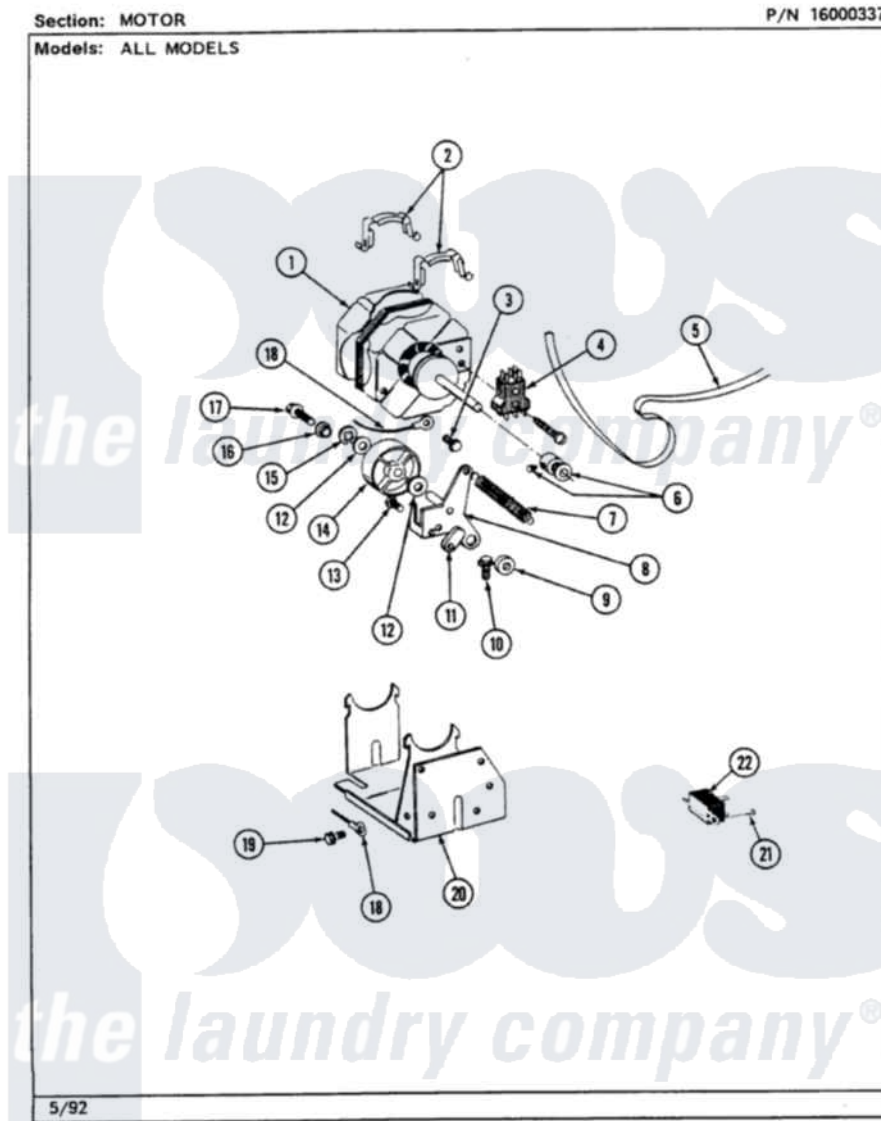

Maytag LSE7800AEW 13 - MOTOR (LSE7800AEL,AEW)

14

Maytag [Residential Maytag LSE7800AEW Stacked Washer and Dryer Parts](#) Parts Diagram 13 - MOTOR (LSE7800AEL,AEW)

[Click on the part number to view part](#)

Item	Original Part Number	Replaced By	Status	Part Description
1	306055	W10411000		Motor-Drve
2	Y015825			Clip, Motor To Motor Support
3	211294	90767		Screw, 8A X 3/8 HeX Washer Head Tapping
4	Y303877		Not Available	SWITCH, MOTOR EXTERNAL START No.303358-2, No.303358-4, 303358-7
"	306207		Not Available	(PROD. No.303358-8 & No.303358-9)
5	314774	Y312959		Poly "V" Belt For Tumbler
6	Y053241			Set Screw, Motor Pulley
"	306099			Motor Pulley With Set Screw
7	314473			Spring For Idler
8	Y303363	6-3033630		Idler Arm
9	314457			Spacer For Idler Arm
10	Y313561			Screw----NA
11	314456			Spacer

12	Y312527		Washer, Idler Shaft
13	Y312057	910624	Screw
14	Y303705	6-3037050	Pulley- ID
15	312958	354987	Ring, Retaining
16	Y312894	315772	Sleeve, Idler Arm
17	Y310842	8182296	Screw, Agitator
18	901220		Ground Wire
19	211294	90767	Screw, 8A X 3/8 HeX Washer Head Tapping
20	306054		Support, Motor
21	211168	W10139210	Screw, 8-18 X 5/16
22	305205	694419	Mini-Buzzer