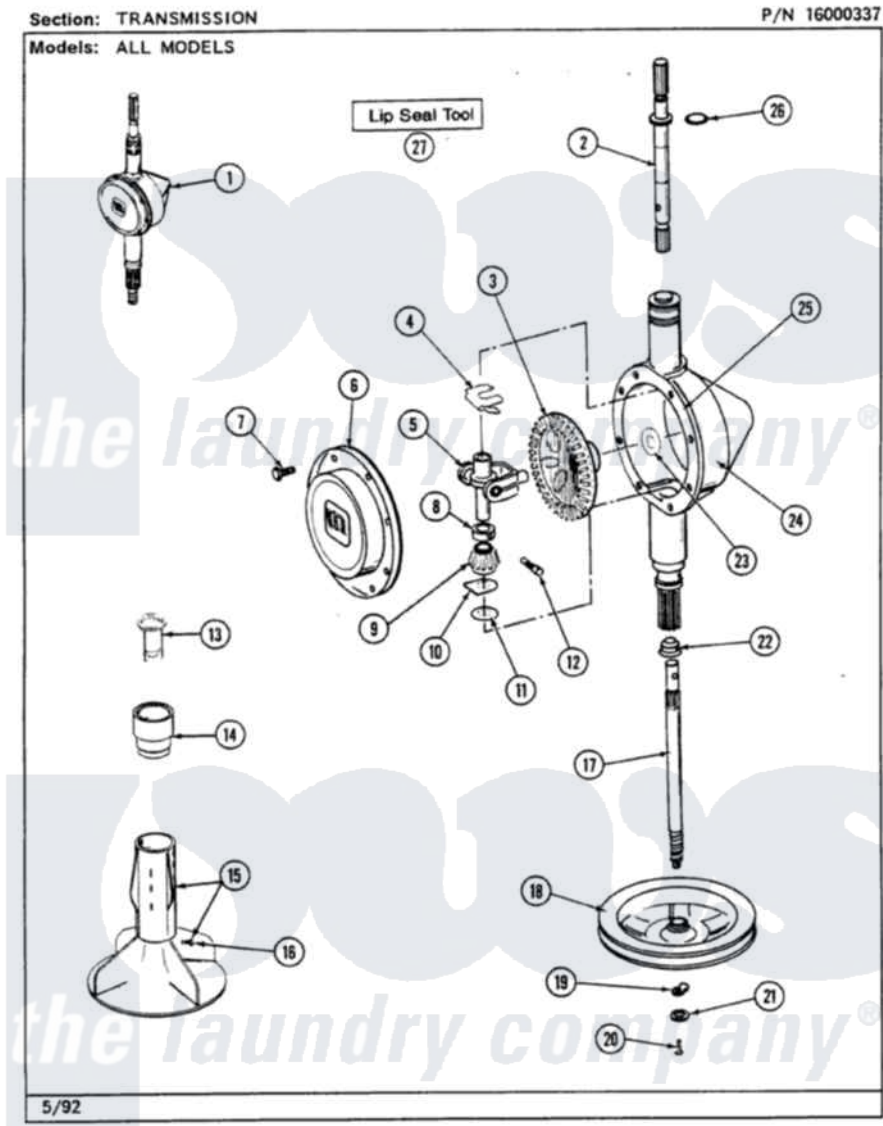

# Maytag LSE7800AEW 14 - TRANSMISSION (LSE7800AEL,AEW)

32

Maytag Residential Maytag LSE7800AEW Stacked Washer and Dryer Parts Parts Diagram 14 - TRANSMISSION (LSE7800AEL,AEW)

[Click on the part number to view part](#)

Item	Original Part Number	Replaced By	Status	Part Description
1	206707	<a href="#">6-2097750</a>		Trans Dee
2	207153	<a href="#">6-2097820</a>		Kit- Shaft
3	206713	<a href="#">6-2067130</a>		Gear- Beve
4	<a href="#">215581</a>			Spring, Agitator Shaft
5	206685	<a href="#">6-2066850</a>		Yoke
6	<a href="#">206628</a>			Cover, Transmission
7	215417		Not Available	SCREW, TRANSMISSION COVER
8	215415		Not Available	COLLAR, LOWER
9	215401	<a href="#">W10221114</a>		Pinion
10	<a href="#">215395</a>			Plate, Clutch
11	211483	<a href="#">6-2114830</a>		Washer- SP
12	<a href="#">Y206629</a>			Pin, Collar
13	<a href="#">215733</a>			Dispensing Cup
14	<a href="#">215721</a>			Dispensing Cap
15	<a href="#">207538</a>			Agitator W/Lock Screw

16	206478	Not Available	SCREW & WASHER FOR AGITATOR
17	215410	<a href="#">12001450</a>	Ctr Shaft W/Collar Andkeeper-Dp
18	211059	<a href="#">6-2301530</a>	Pulley
19	<a href="#">211089</a>		Lug, Stop Pulley
20	211375	<a href="#">681582</a>	Screw
21	211090	<a href="#">22003555</a>	Washer, Stop Lug
22	206602	<a href="#">207843</a>	Lip Seal Repair Kit
23	<a href="#">215394</a>		Washer, Bevel Gear
24	206624	<a href="#">6-2097750</a>	Trans Dee
25	Y058700	<a href="#">675652</a>	Adhesive
26	<a href="#">210690</a>		Seal, Rubber
27	038228	<a href="#">20000021</a>	Lip Seal Tool Kit