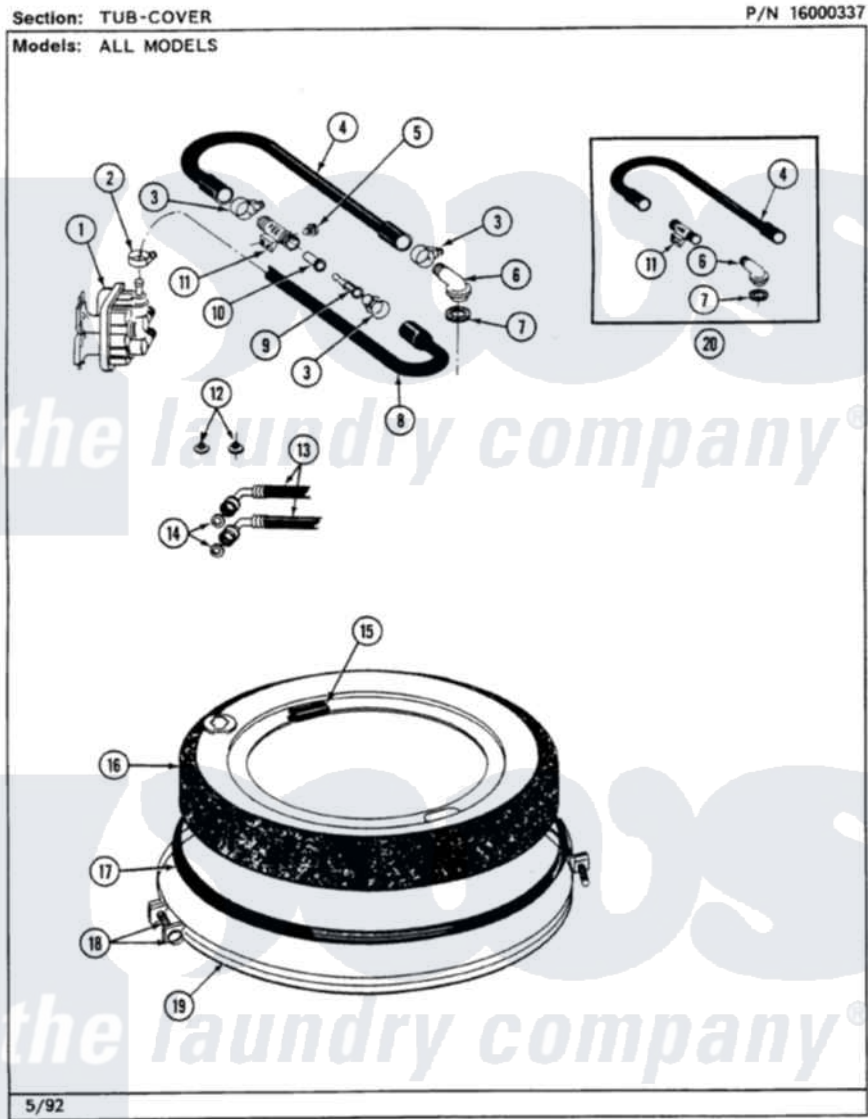

# Maytag LSE7800AEW 15 - TUB COVER (LSE7800AEL,AEW)

28

Maytag Residential Maytag LSE7800AEW Stacked Washer and Dryer Parts Parts Diagram 15 - TUB COVER (LSE7800AEL,AEW)

[Click on the part number to view part](#)

Item	Original Part Number	Replaced By	Status	Part Description
1	<a href="#">205613</a>			Water Valve
2	<a href="#">201575</a>			Clamp, Hose
3	202515	<a href="#">596669</a>		Clamp, Manifold
4	<a href="#">Y215234</a>			Hose, Injector Fill
5	Y310632	<a href="#">1163839</a>		Screw
6	<a href="#">215235</a>			Tube, Injector
7	<a href="#">215233</a>			Seal For Injector Tube
8	<a href="#">213013</a>			Hose, Injector
9	<a href="#">213015</a>			Nozzle, Injector
10	213016	<a href="#">216201</a>		Nozzle
11	213057	<a href="#">22213057</a>		Sleeve- In
12	200961	<a href="#">12001413</a>		Strainer And Washer Kit
13	200672	<a href="#">76314</a>		Hose, Inlet 6 Ft. Hose With Elbow
14	<a href="#">Y013783</a>			Washer, Inlet Hose
15	<a href="#">215232</a>			Bumper, Unbalance

16	<a href="#">207775</a>		Tub Cover Assembly
17	<a href="#">211232</a>		Seal, Tub Cover
18	<a href="#">205529</a>		Nut And Bolt Kit For Tub Clam
19	<a href="#">200846</a>		Clamp - Tub Cover
20	206531	<a href="#">W10276607</a>	Hose