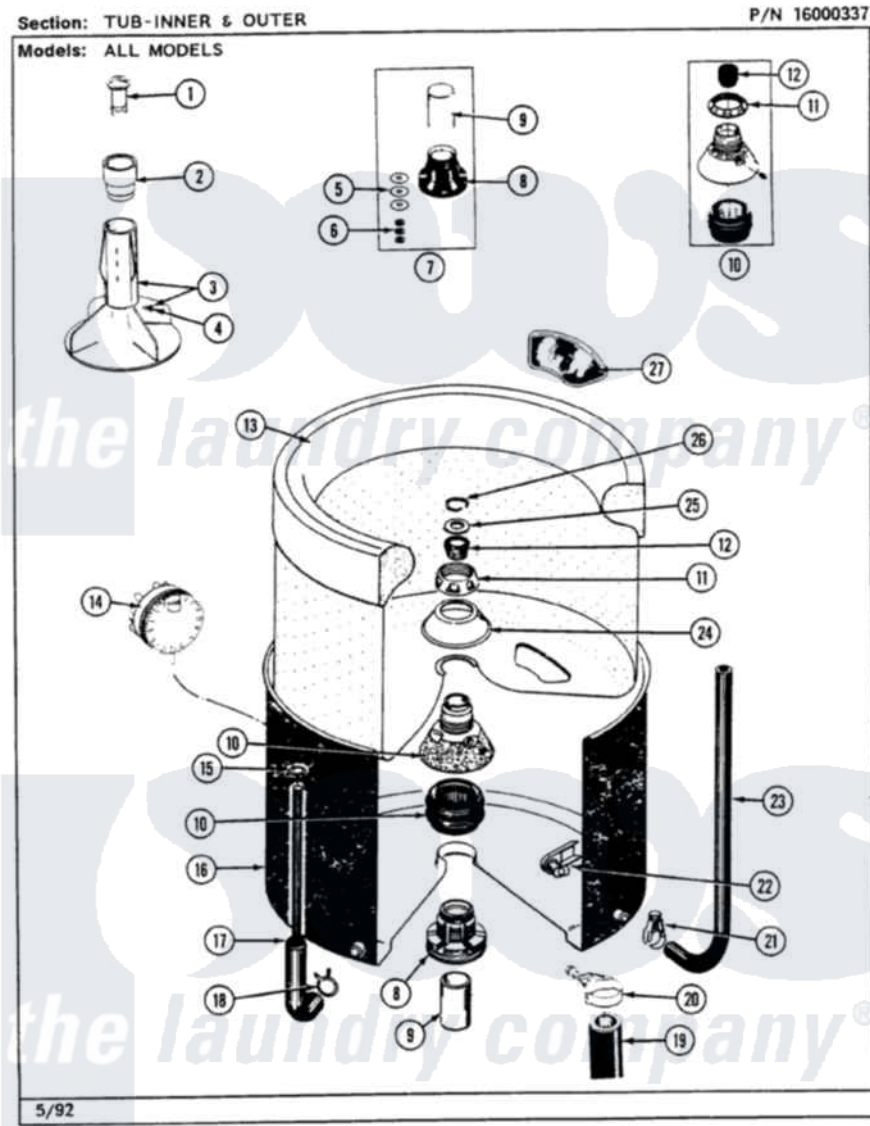

Maytag LSE7800AEW 16 - TUB-INNER & OUTER (LSE7800AEL,AEW)

30

Maytag Residential Maytag LSE7800AEW Stacked Washer and Dryer Parts Parts Diagram 16 - TUB-INNER & OUTER (LSE7800AEL,AEW)

[Click on the part number to view part](#)

Item	Original Part Number	Replaced By	Status	Part Description
1	215733			Dispensing Cup
2	215721			Dispensing Cap
3	207538			Agitator W/Lock Screw
4	206478		Not Available	SCREW & WASHER FOR AGITATOR
5	211100			Washer, Outer Tub
6	Y054867			Washer, Lock
7	204013	6-2040130		Tub Bearin
8	200824	6-2040130		Tub Bearin
9	211130			Bearing Liner, Tub Bearing
10	204012	6-2095720		Mounting S
11	211047	6-2110472		Nut- Clamp
12	Y0A4298	6-0A57420		Seal- Agitator
13	207830		Not Available	INNER TUB W/PLUG
14	207787	12002304		Switch-WL
15	410296	596669		Clamp, Manifold

16	206405		Outer Tub
17	215258	22001616	Tube, Air
18	211641		Clamp, 1-1/16"
19	213045		Hose, Outer Tub Part Not Used
20	200900	616099	Clamp
21	205161	489503	Clamp
22	214434		Spout, Deflector
23	214495		Tube, Inlet To Tub
24	211210		Washer, Clamping Nut
25	Y015666		Washer, Retaining -
26	Y015666		Washer, Retaining -
27	207219		Filter, Self-Cleaning