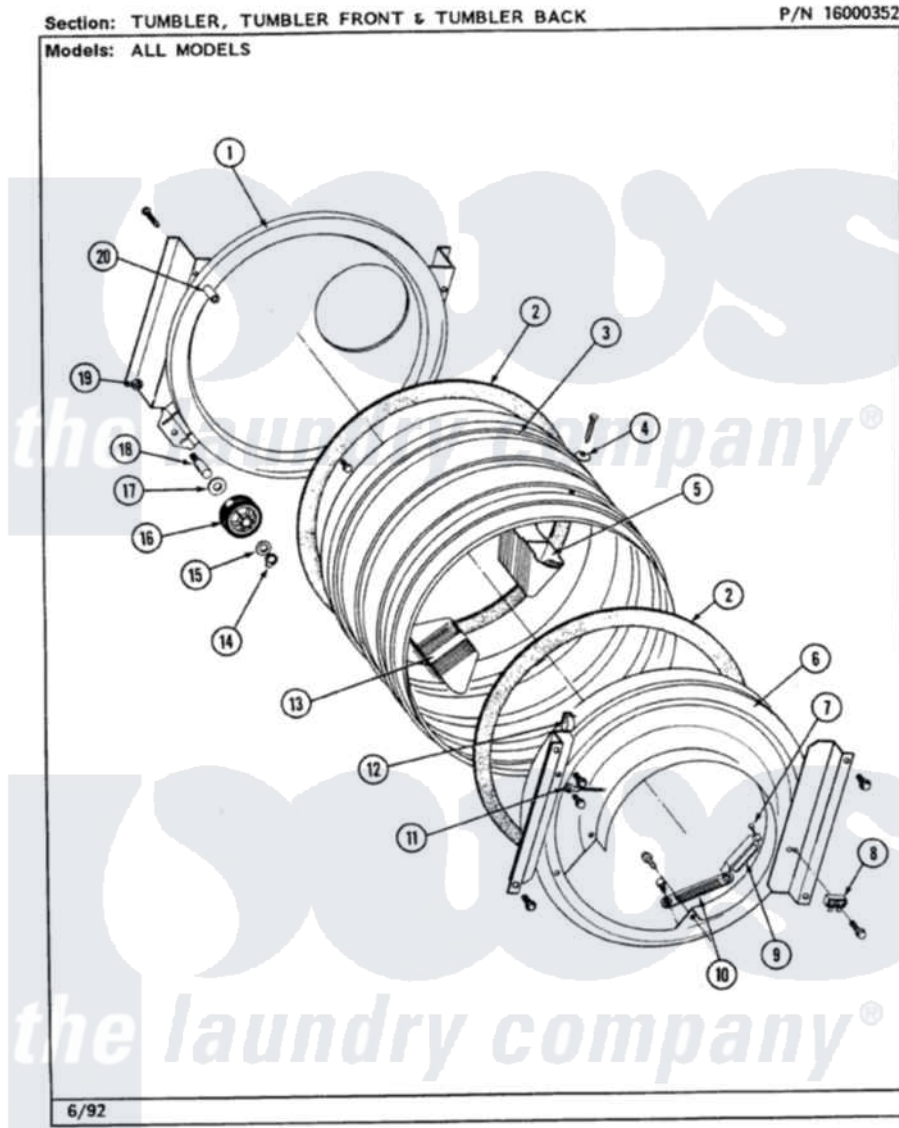

Maytag LSE7800AEW 17 - TUMBLER (LSE7800AEL,AEW)

12

Maytag Residential Maytag LSE7800AEW Stacked Washer and Dryer Parts Parts Diagram 17 - TUMBLER (LSE7800AEL,AEW)

[Click on the part number to view part](#)

Item	Original Part Number	Replaced By	Status	Part Description
1	313764		Not Available	SCREW
2	Y306660	33001106		Back, Tumbler
3	211294	90767		Screw, 8A X 3/8 HeX Washer Head Tapping
4	314820			Seal, Tumbler
5	Y306664	33001177		Tumbler
6	Y310759			Screw, Tumbler Baffles
7	314158			Washer, Baffle To Tumbler
8	314807		Not Available	TUMBLER BAFFLE - TALL
9	306670		Not Available	TUMBLER FRONT----NA
10	210720			Rivet, Bearing To Tumbler Frnt
11	Y313561			Screw----NA
12	306508			Tumbler Bearing Kit ----W
13	Y314110	33002917		Screw, No.10-16
14	211294	90767		Screw, 8A X 3/8 HeX Washer Head Tapping

15	310362	Not Available	SCREW-TUMBER FRONT TO CABINET
16	901220		Ground Wire
17	Y310376		Clip, Door Switch Harness
18	314806	Not Available	TUMBLER BAFFLE - SHORT
19	410233	9703438	Ring-Retrn
20	312535		Washer, Vault Mounting Brk.
21	Y303373	12001541	Drum Roller/Washer Assembly--W
22	Y313347	312535	Washer, Vault Mounting Brk.
23	Y312948	6-3129480	Shaft- Tumbler
24	312538	33001443	Nut, Hex
25	313915	31-3915	Tech Sheet