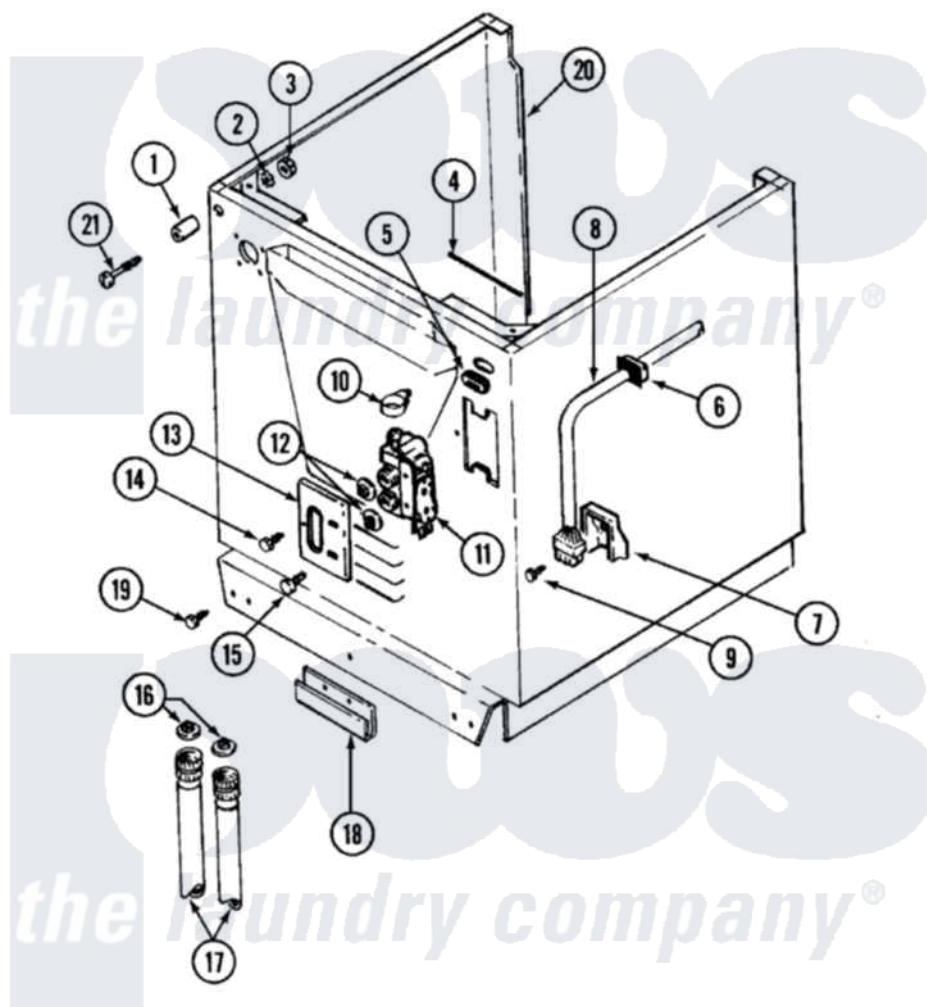

# Maytag LSE7800AGE 06 - CABINET-REAR

Maytag Residential Maytag LSE7800AGE Stacked Washer and Dryer Parts Parts Diagram 06 - CABINET-REAR  
 Click on the part number to view part

Item	Original Part Number	Replaced By	Status	Part Description
1	215276	<a href="#">Y215513</a>		Standoff, Circuit Board
2	<a href="#">310557</a>			Washer
3	Y052659	<a href="#">Y052655</a>		Hex Nut, No.8-32
4	215274		Not Available	TOP COVER RESTRAINT
5	<a href="#">215950</a>			(UPPER CABINET)
6	215948		Not Available	GROMMET
7	215960		Not Available	STRAIN RELIEF
8	208232		Not Available	HARNESS, WIRE
9	215953		Not Available	SCREW
10	<a href="#">201575</a>			Clamp, Hose
11	Y205684		Not Available	WATER VALVE 240-50
12	214337	<a href="#">96160</a>		Screen
13	215264	<a href="#">22002371</a>		Bracket
14	<a href="#">Y313561</a>			Screw----NA
15	212276	<a href="#">W10116760</a>		Screw
16	200961	<a href="#">12001413</a>		Strainer And Washer Kit

17

[208322](#)

Hose, Inlet

18

215278

Not Available

GLIDE FOR WASHER

19

213121

[3400111](#)

Screw, 12-14 X 5/8

20

207207

Not Available

CABINET WHT

21

215277

[67006908](#)

Screw, Ice Rack