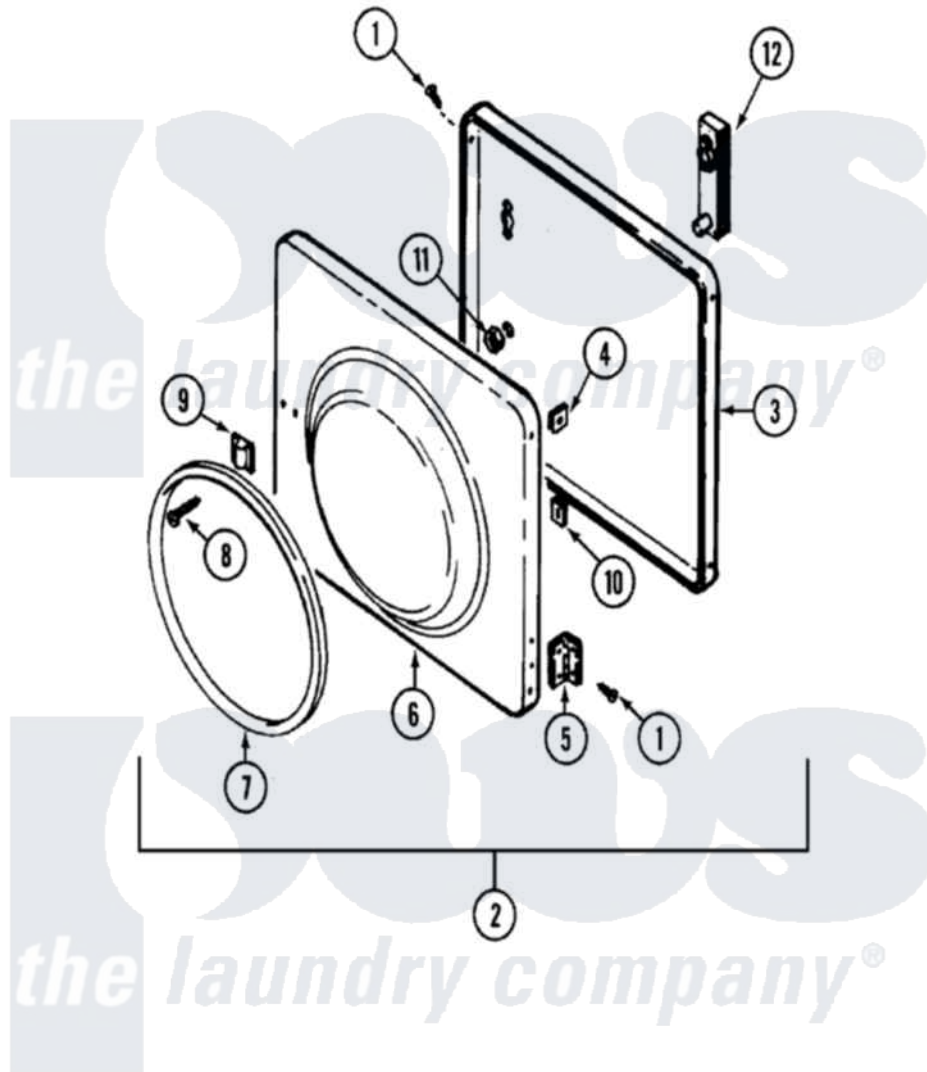

Maytag LSE7800AGE 07 - DOOR

Maytag Residential Maytag LSE7800AGE Stacked Washer and Dryer Parts Parts Diagram 07 - DOOR
 Click on the part number to view part

Item	Original Part Number	Replaced By	Status	Part Description
1	Y314062			Screw, Door Hinge And Panel
2	33001111			Door, Complete
3	314475			Panel, Outer Door
4	Y313910			Clip, Door Liner To Outer Panel
5	Y304577	33001230		Hinge, Door
6	306676		Not Available	INNER DOOR WITH KNOB
7	314077			Door Seal
8	312960	489355		Screw, 8 X 1/2
9	306436			Door Latch Kit--W
10	Y313911			Door Strike Retainer
11	214872			Palnut, End Cap Note: Nut, Lamp Holder
12	315425		Not Available	HANDLE, DOOR