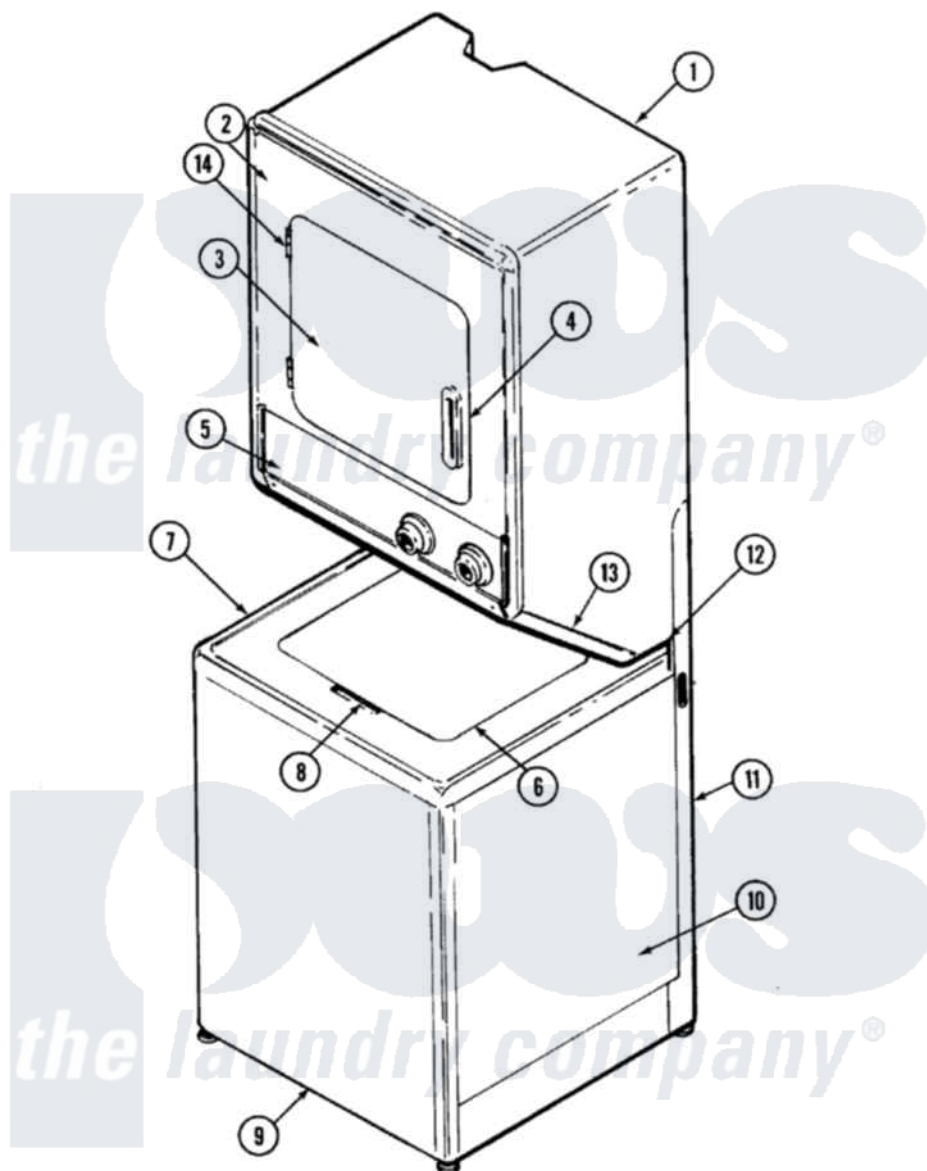

# Maytag LSE7800AGE 08 - FRONT

Maytag Residential Maytag LSE7800AGE Stacked Washer and Dryer Parts Parts Diagram 08 - FRONT  
 Click on the part number to view part

Item	Original Part Number	Replaced By	Status	Part Description
1	<a href="#">308055</a>			Cabinet
2	315261		Not Available	FRONT PANEL (WHITE)
3	<a href="#">314475</a>			Panel, Outer Door
4	315425		Not Available	HANDLE, DOOR
5	308454	<a href="#">3149401</a>		Switch-Inf
6	215251		Not Available	LID-WHITE
7	207579		Not Available	TOP COVER (WHITE)
8	216058		Not Available	HANDLE FOR LID
9	<a href="#">207205</a>			Panel, Front
10	207207		Not Available	CABINET WHT
11	<a href="#">Y306110</a>			Stand, Dryer
12	215245		Not Available	BRIDGE FOR TOP COVER NA
13	306072		Not Available	ACCESS PANEL-WHITE
14	Y304577	<a href="#">33001230</a>		Hinge, Door
15	16000327		Not Available	GUIDE, QUICK REF. - MAYTAG