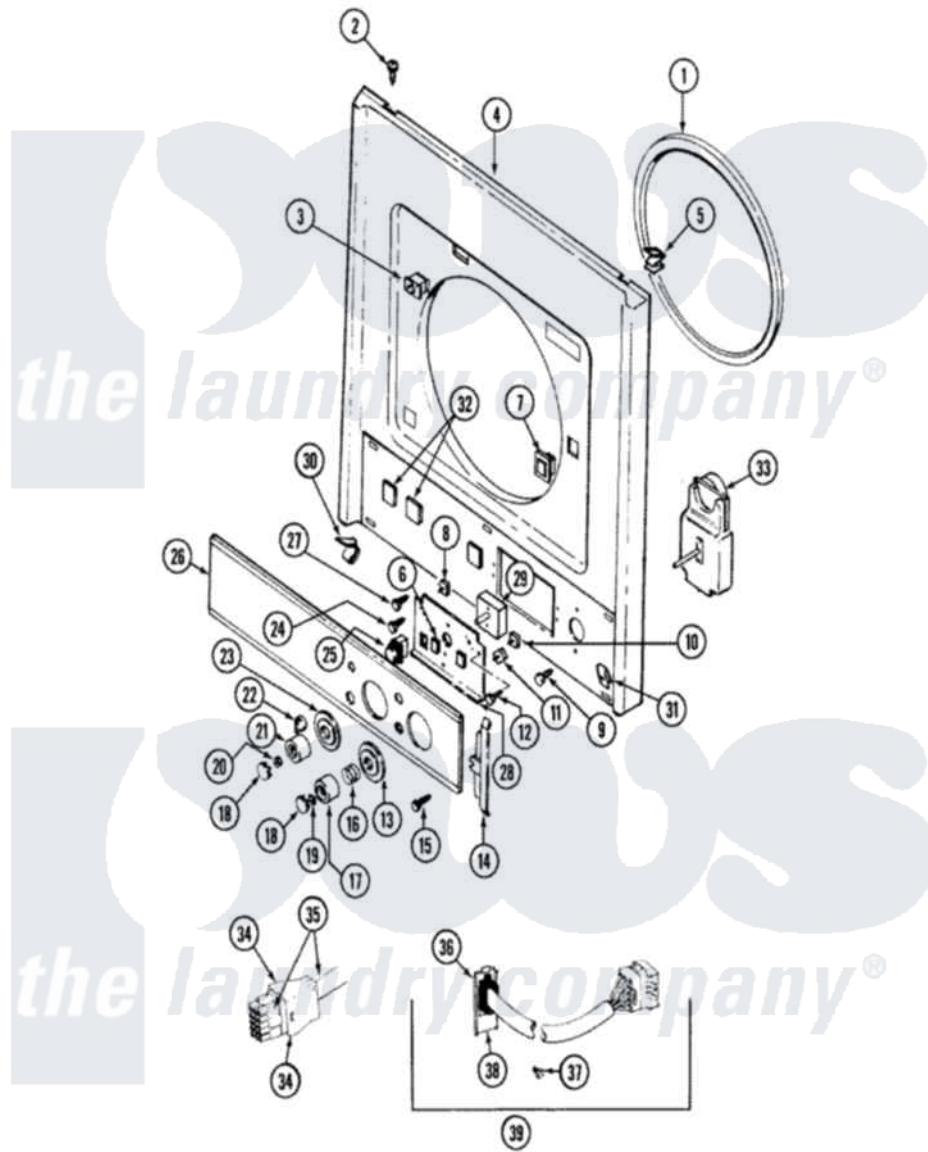

# Maytag LSE7800AGE 09 - FRONT PANEL & CONTROL PANEL

Maytag Residential Maytag LSE7800AGE Stacked Washer and Dryer Parts Parts Diagram 09 - FRONT PANEL & CONTROL PANEL

Click on the part number to view part

Item	Original Part Number	Replaced By	Status	Part Description
1	<a href="#">314286</a>			Seal For Front Panel
2	<a href="#">212277</a>			Screw, No.8 X 1/2 Inch
3	Y305753	<a href="#">W10169313</a>		Switch-Dor
4	315261		Not Available	FRONT PANEL (WHITE)
5	<a href="#">Y310376</a>			Clip, Door Switch Harness
6	<a href="#">315287</a>			Bumper Small
7	<a href="#">306436</a>			Door Latch Kit-W
8	<a href="#">308017</a>			Switch, Dryer Temperature
9	213966	<a href="#">3400014</a>		Screw
10	<a href="#">207782</a>			Switch, Water Temperature
11	<a href="#">207800</a>			Switch, Water Level
12	211294	<a href="#">90767</a>		Screw, 8A X 3/8 HeX Washer Head Tapping
13	<a href="#">208085</a>			Timer, Dial
14	<a href="#">315423</a>			End Cap, Control Panel
15	211000			SCREW, BRAKE DRUM (HEX