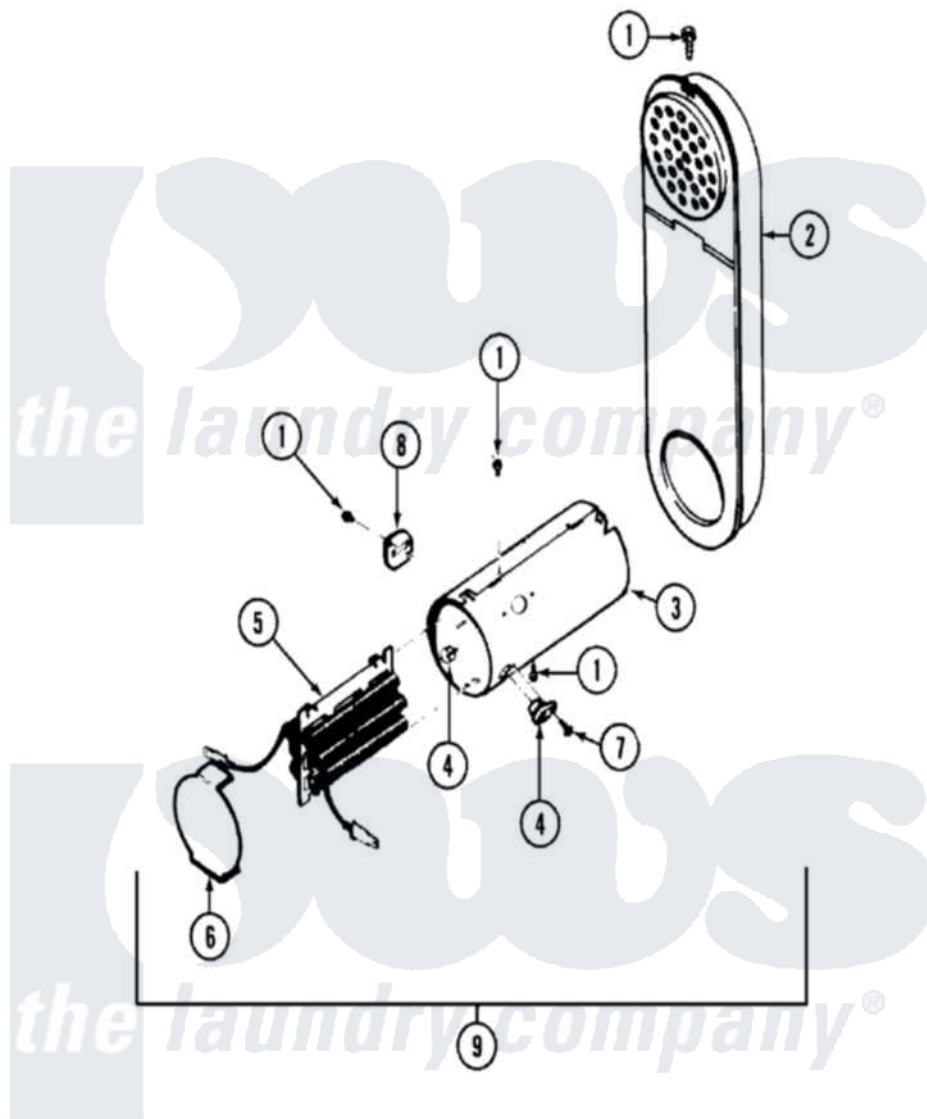

# Maytag LSE7800AGE 10 - HEATER

Maytag [Residential Maytag LSE7800AGE Stacked Washer and Dryer Parts](#) Parts Diagram 10 - HEATER  
 Click on the part number to view part

Item	Original Part Number	Replaced By	Status	Part Description
1	211294	<a href="#">90767</a>		Screw, 8A X 3/8 HeX Washer Head Tapping
2	<a href="#">Y303362</a>			Inlet Duct Assembly - DE
3	<a href="#">314995</a>			Enclosure, Heater
4	<a href="#">314998</a>			Insulator, Terminal
5	<a href="#">Y308576</a>			Heater Sub Assembly
6	315000	<a href="#">33002682</a>		Screw, Coin Drop Mounting Brk.
7	314554		Not Available	SCREW
8	<a href="#">303396</a>			Thermostat, Hi-Limit
9	<a href="#">Y308567</a>			Heater Assembly