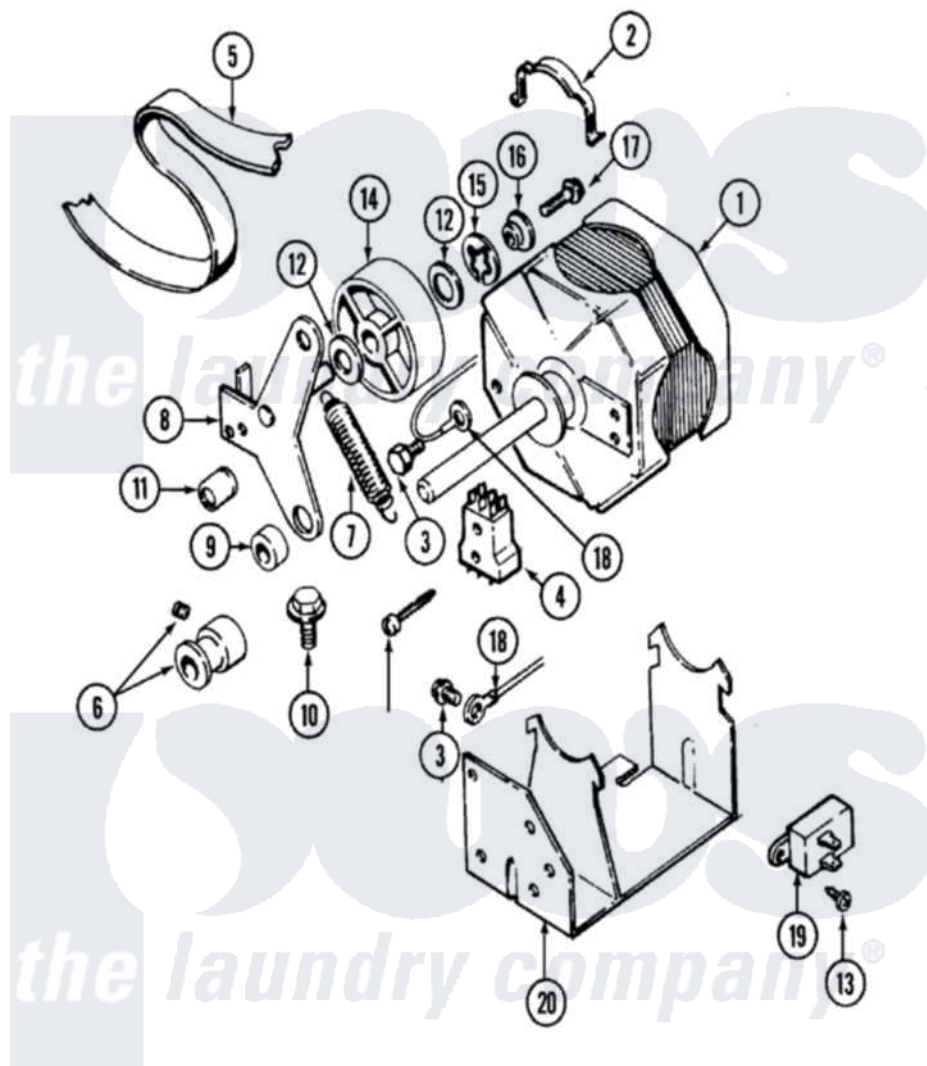

Maytag LSE7800AGE 12 - MOTOR-DRYER

Maytag Residential Maytag LSE7800AGE Stacked Washer and Dryer Parts Parts Diagram 12 - MOTOR-DRYER
 Click on the part number to view part

Item	Original Part Number	Replaced By	Status	Part Description
1	306055	W10411000		Motor-Drve
2	Y015825			Clip, Motor To Motor Support
3	211294	90767		Screw, 8A X 3/8 HeX Washer Head Tapping
4	306207		Not Available	(PROD. No.303358-8 & No.303358-9)
5	314774	Y312959		Poly "V" Belt For Tumbler
6	Y308579			Pulley W/Set Screw
"	Y053241			Set Screw, Motor Pulley
7	314473			Spring For Idler
8	Y303363	6-3033630		Idler Arm
9	314457			Spacer For Idler Arm
10	Y313561			Screw---NA
11	Y312057	910624		Screw
"	314456			Spacer
12	Y312527			Washer, Idler Shaft
13	211168	W10139210		Screw, 8-18 X 5/16

14	Y303705	6-3037050	Pulley- ID
15	312958	354987	Ring, Retaining
16	Y312894	315772	Sleeve, Idler Arm
17	Y310842	8182296	Screw, Agitator
18	901220		Ground Wire
19	305205	694419	Mini-Buzzer
20	306054		Support, Motor