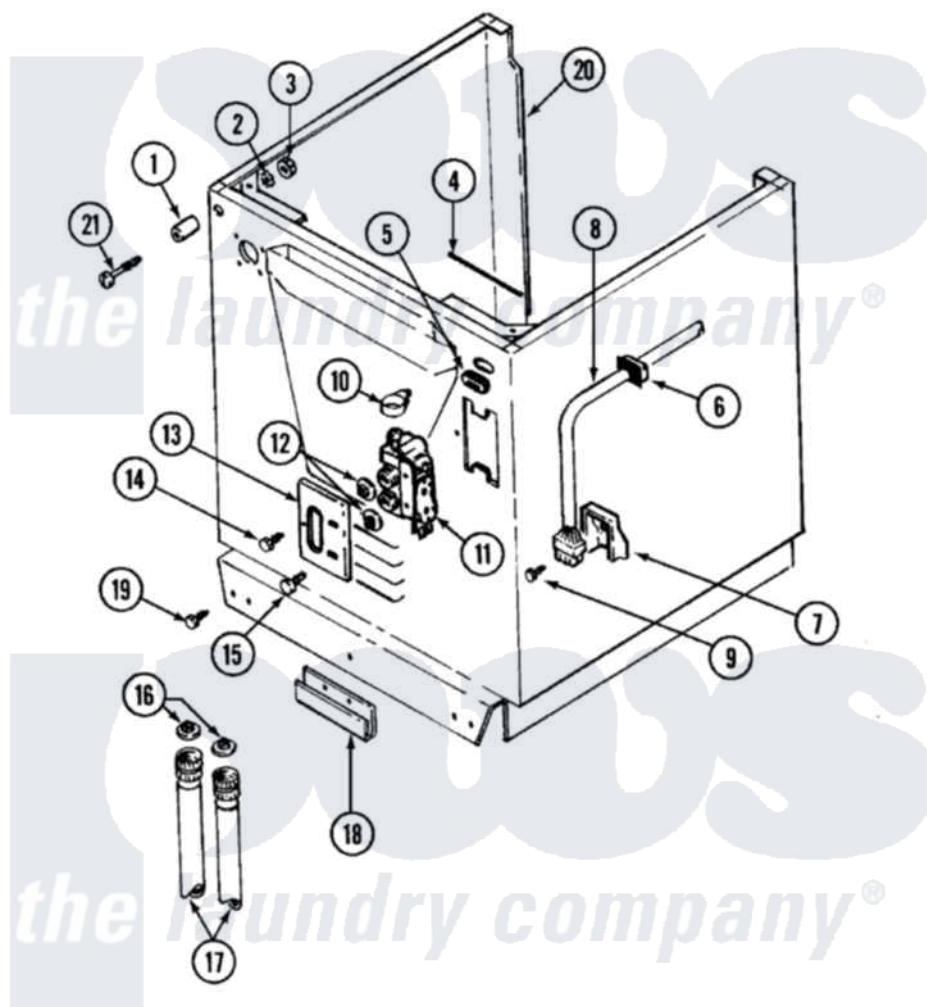

Maytag LSE7800AGL 06 - CABINET-REAR

Maytag Residential Maytag LSE7800AGL Stacked Washer and Dryer Parts Parts Diagram 06 - CABINET-REAR
 Click on the part number to view part

Item	Original Part Number	Replaced By	Status	Part Description
1	215276	Y215513		Standoff, Circuit Board
2	310557			Washer
3	Y052659	Y052655		Hex Nut, No.8-32
4	215274		Not Available	TOP COVER RESTRAINT
5	215950			(UPPER CABINET)
6	215948		Not Available	GROMMET
7	215960		Not Available	STRAIN RELIEF
8	208232		Not Available	HARNESS, WIRE
9	215953		Not Available	SCREW
10	201575			Clamp, Hose
11	Y205684		Not Available	WATER VALVE 240-50
12	214337	96160		Screen
13	215264	22002371		Bracket
14	Y313561			Screw----NA
15	212276	W10116760		Screw
16	200961	12001413		Strainer And Washer Kit

17	208322		Hose, Inlet
18	215278	Not Available	GLIDE FOR WASHER
19	213121	3400111	Screw, 12-14 X 5/8
20	207207L	Not Available	CABINET ALM---NA
21	215277	67006908	Screw, Ice Rack