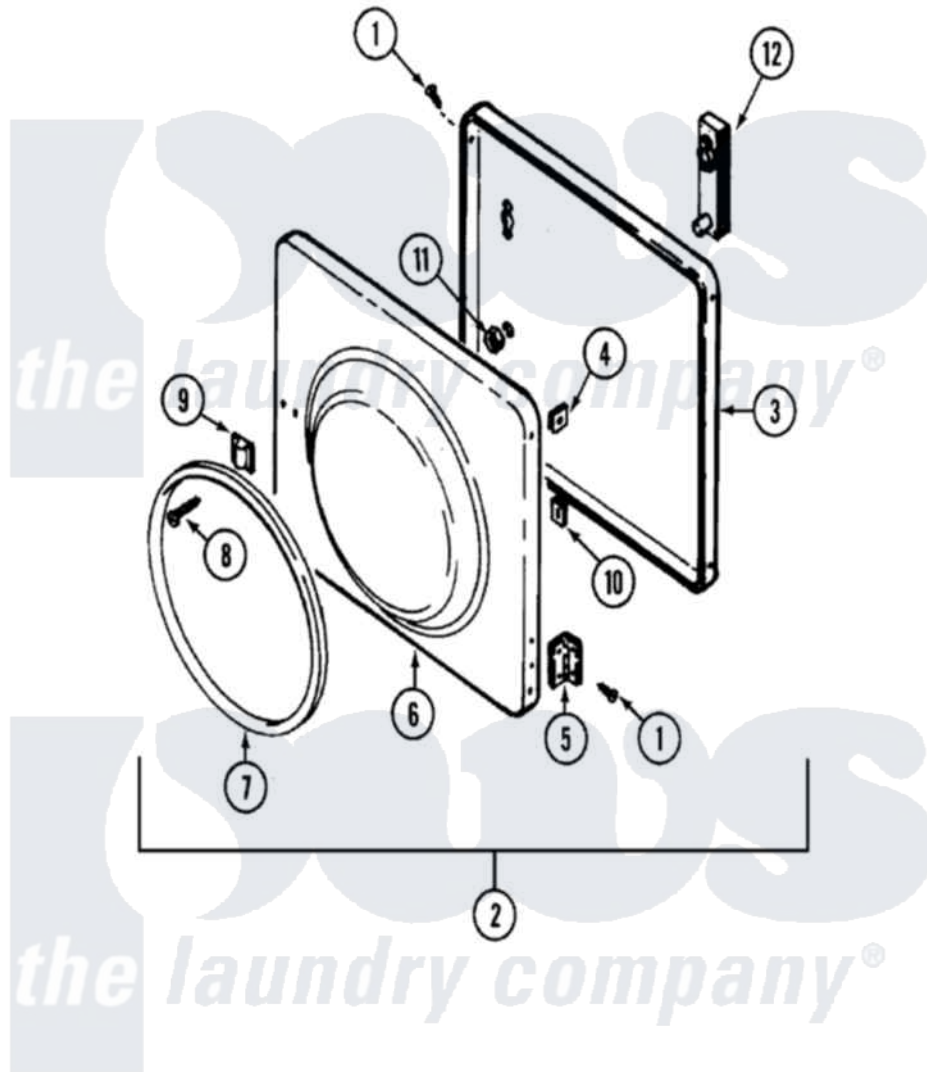

Maytag LSE7800AGL 07 - DOOR

Maytag [Residential Maytag LSE7800AGL Stacked Washer and Dryer Parts](#) Parts Diagram 07 - DOOR
 Click on the part number to view part

Item	Original Part Number	Replaced By	Status	Part Description
1	Y314062			Screw, Door Hinge And Panel
2	306669L		Not Available	DOOR, S1000 ALMOND
3	314475L			Panel, Outer Door
4	Y313910			Clip, Door Liner To Outer Panel
5	Y304577	33001230		Hinge, Door
6	306676		Not Available	INNER DOOR WITH KNOB
7	314077			Door Seal
8	312960	489355		Screw, 8 X 1/2
9	306436			Door Latch Kit--W
10	Y313911			Door Strike Retainer
11	214872			Palnut, End Cap Note: Nut, Lamp Holder
12	314476		Not Available	HANDLE, DOOR